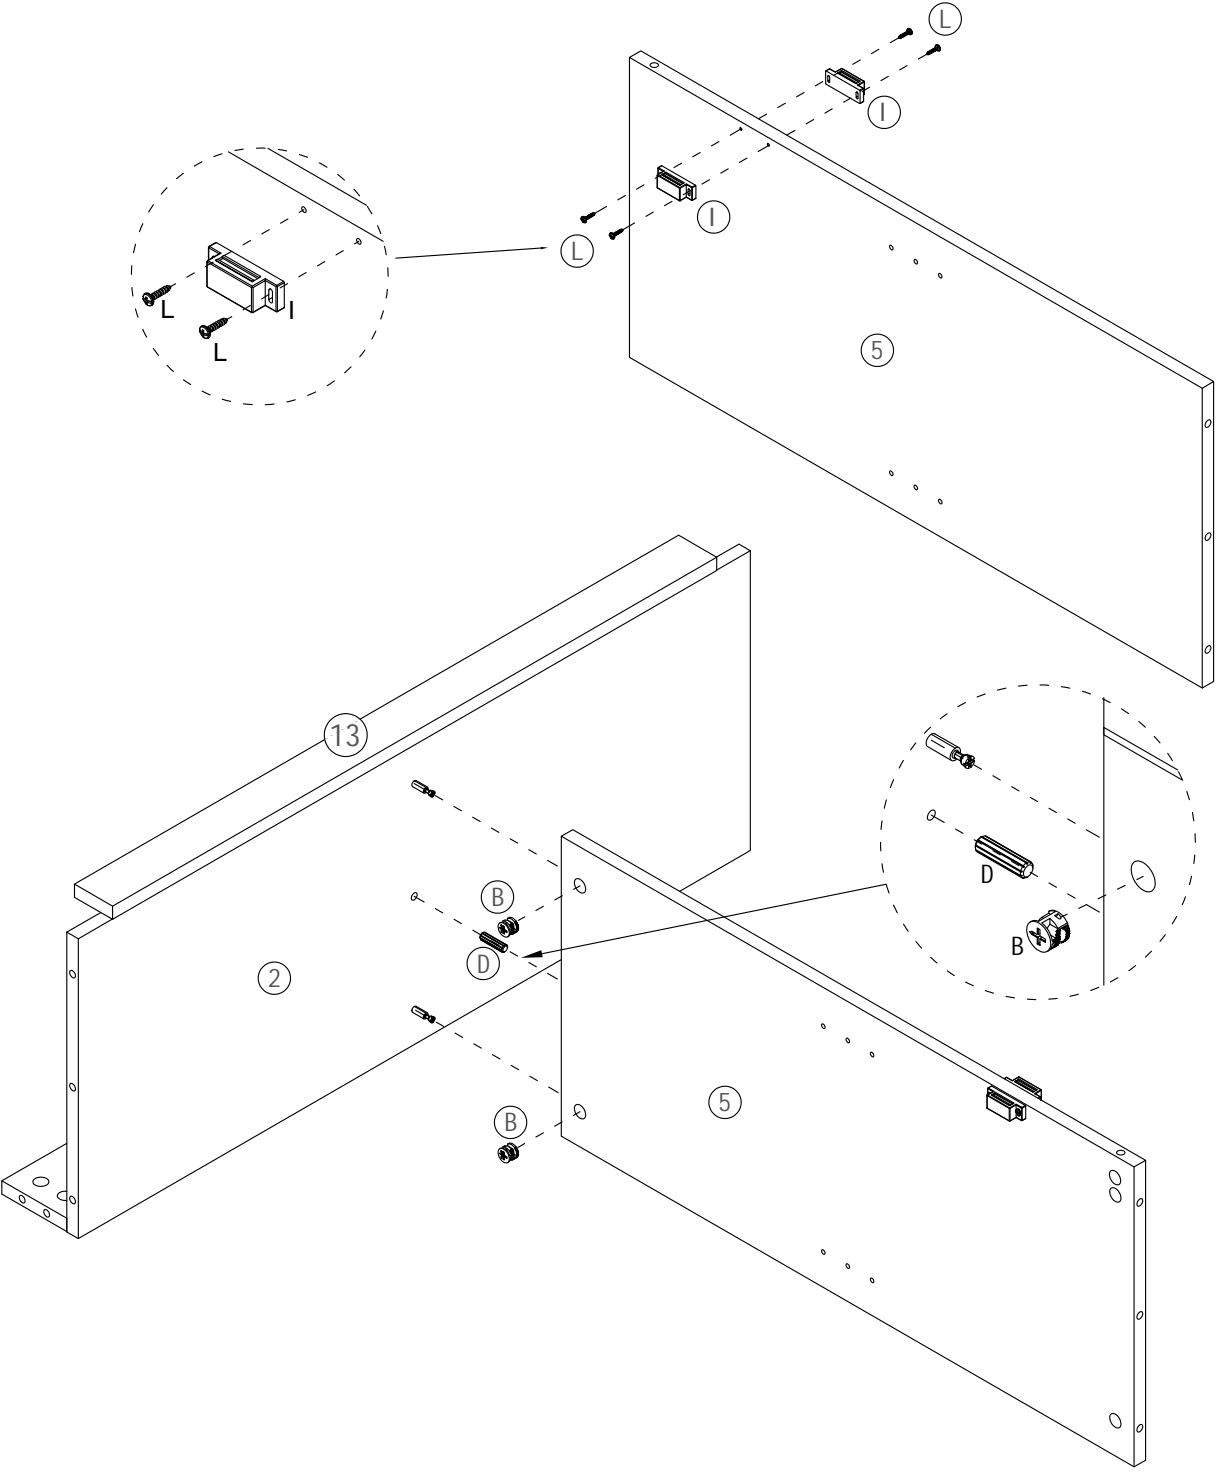

2 Doors Caninet

Assembly Instructions

NOTE: This instruction manual contains IMPORTANT safety information.
Please read carefully before assembling the product

List of Parts

List of Hardware

No.	Hardware	Quantity
(A)		33
(B)	 Ø15x9MM	33
(C)		8
(D)	 Ø8x30MM	13
(E)		2
(F)		6
(G)	 Ø3.5x14MM	16
(H)		4
(I)		2
(J)	 Ø4x22MM	2
(K)	 Ø3.5x12MM	20
(L)		4
(M)		2
(N)	 Ø3.0x12MM	12

STEP3

B

6 PCS

D

2 PCS

STEP4

B		2 PCS	D		1 PCS
I		2 PCS	L		4 PCS

STEP5