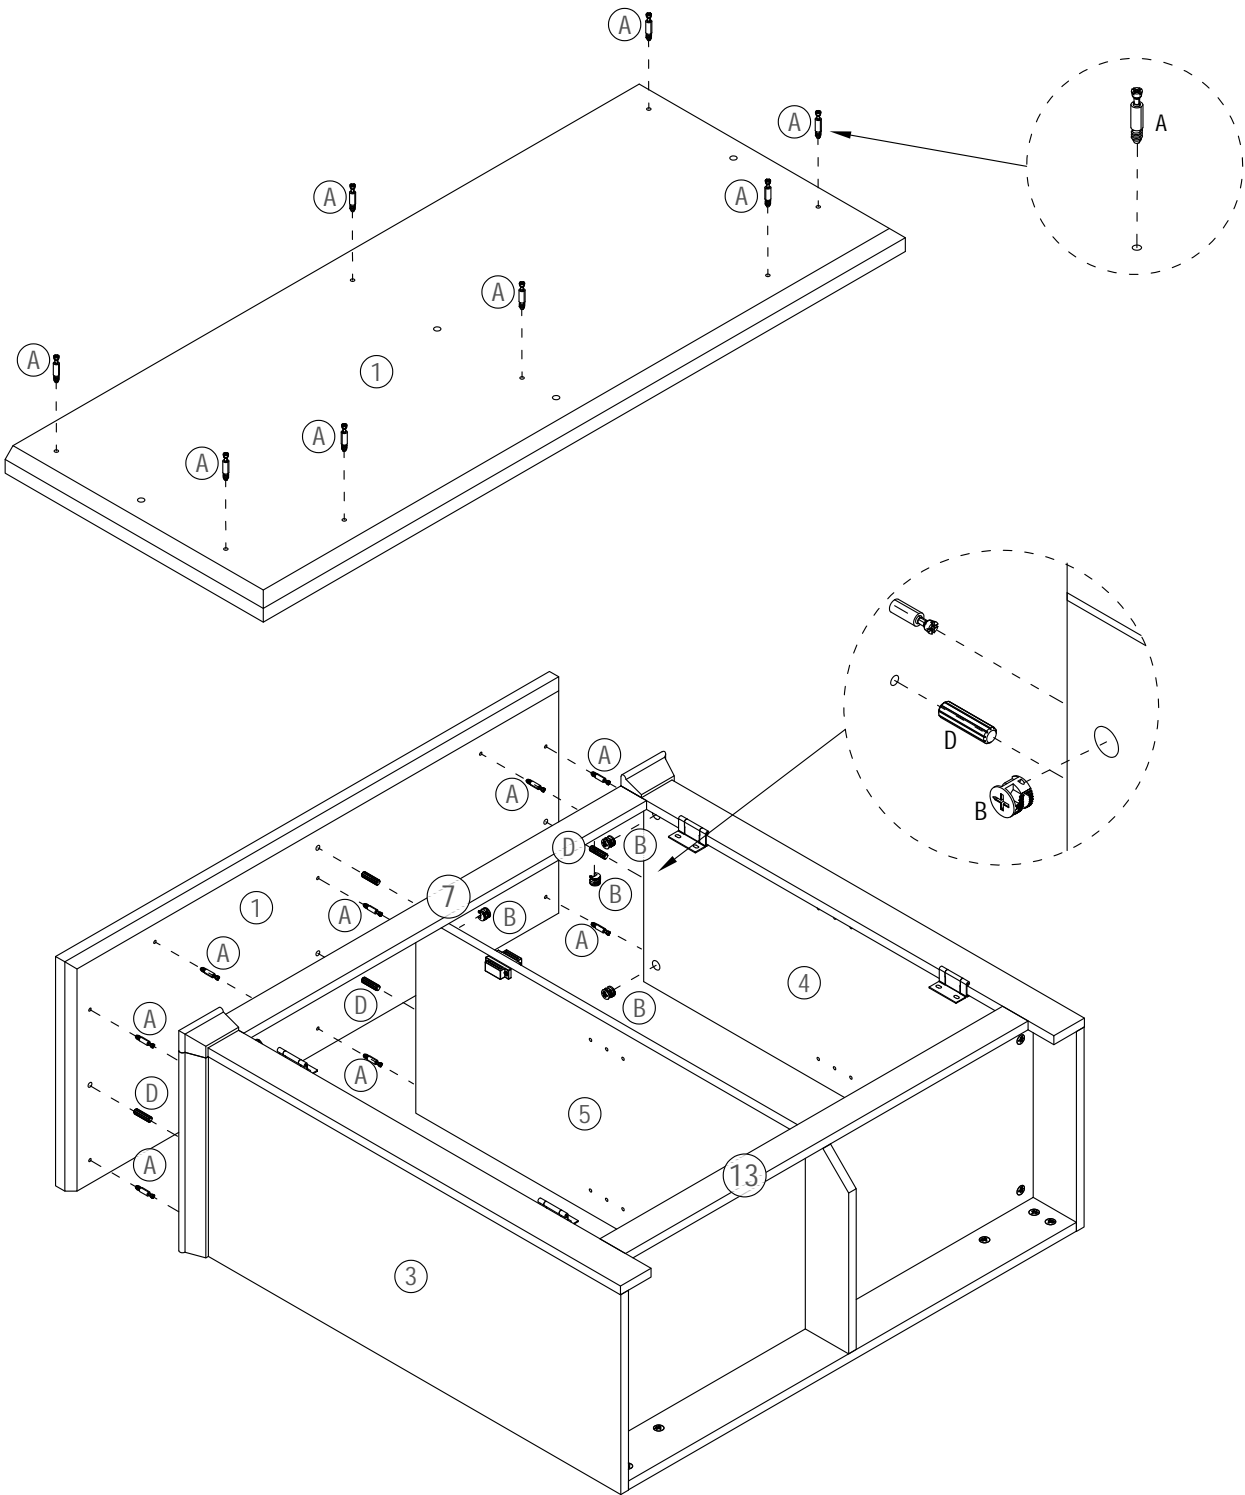

STEP9

A

8 PCS

B

8 PCS

D

4 PCS