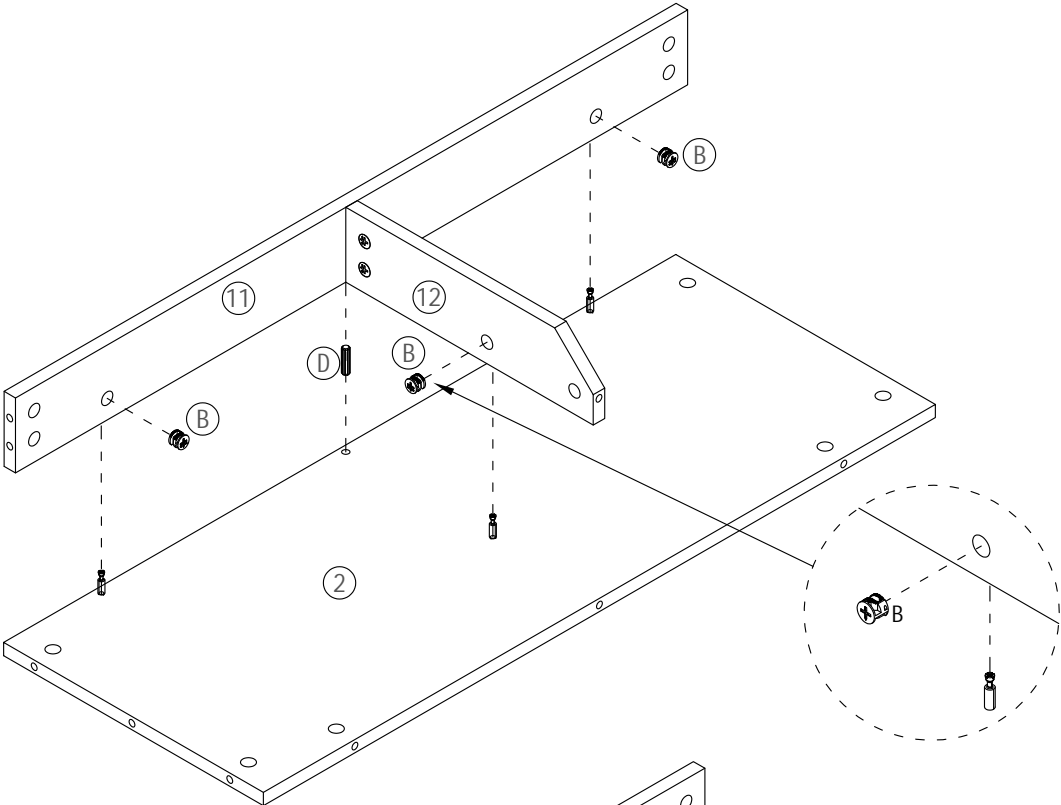

2 Doors Caninet

Assembly Instructions

NOTE: This instruction manual contains IMPORTANT safety information.
Please read carefully before assembling the product

List of Parts

List of Hardware

No.	Hardware	Quantity
(A)		33
(B)	 Ø15x9MM	33
(C)		8
(D)	 Ø8x30MM	13
(E)		2
(F)		6
(G)	 Ø3.5x14MM	16
(H)		4
(I)		2
(J)	 Ø4x22MM	2
(K)	 Ø3.5x12MM	20
(L)		4
(M)		2
(N)	 Ø3.0x12MM	12

STEP3

B

6 PCS

D

2 PCS

STEP4

B		2 PCS	D		1 PCS
I		2 PCS	L		4 PCS

STEP5