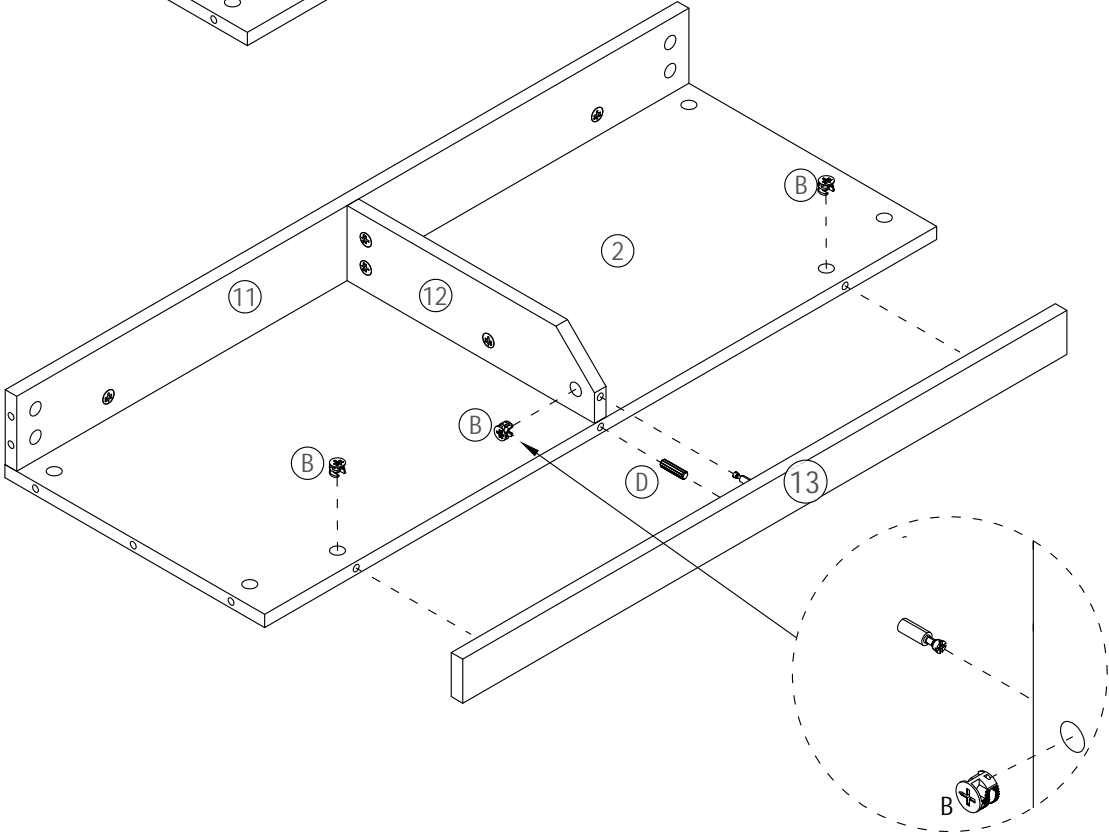

2 Doors Caninet

Assembly Instructions

NOTE: This instruction manual contains IMPORTANT safety information.
Please read carefully before assembling the product

List of Parts

List of Hardware

No.	Hardware	Quantity
(A)		33
(B)	 Ø15x9MM	33
(C)		8
(D)	 Ø8x30MM	13
(E)		2
(F)		6
(G)	 Ø3.5x14MM	16
(H)		4
(I)		2
(J)	 Ø4x22MM	2
(K)	 Ø3.5x12MM	20
(L)		4
(M)		2
(N)	 Ø3.0x12MM	12

STEP3

B

6 PCS

D

2 PCS

STEP4

B		2 PCS	D		1 PCS
I		2 PCS	L		4 PCS

STEP5