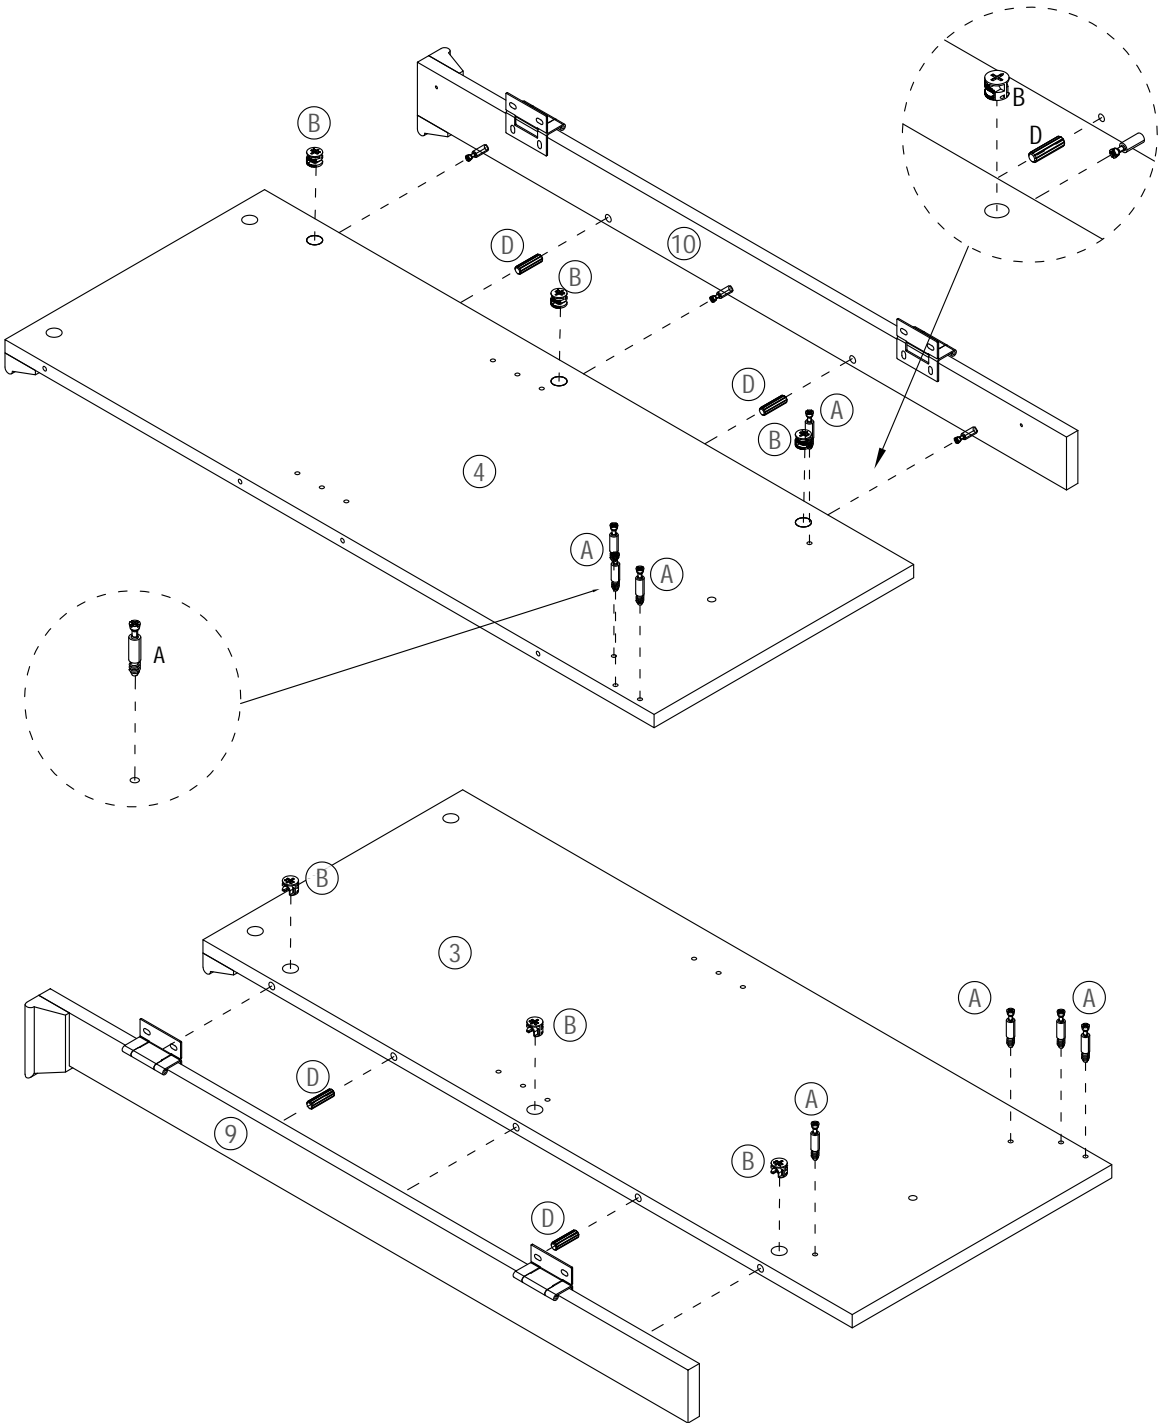

2 Doors Caninet

Assembly Instructions

NOTE: This instruction manual contains IMPORTANT safety information.
Please read carefully before assembling the product

List of Parts

List of Hardware

No.	Hardware	Quantity
(A)		33
(B)	 Ø15x9MM	33
(C)		8
(D)	 Ø8x30MM	13
(E)		2
(F)		6
(G)	 Ø3.5x14MM	16
(H)		4
(I)		2
(J)	 Ø4x22MM	2
(K)	 Ø3.5x12MM	20
(L)		4
(M)		2
(N)	 Ø3.0x12MM	12

6 PCS

D

4 PCS

A

8 PCS

STEP 7

B

8 PCS