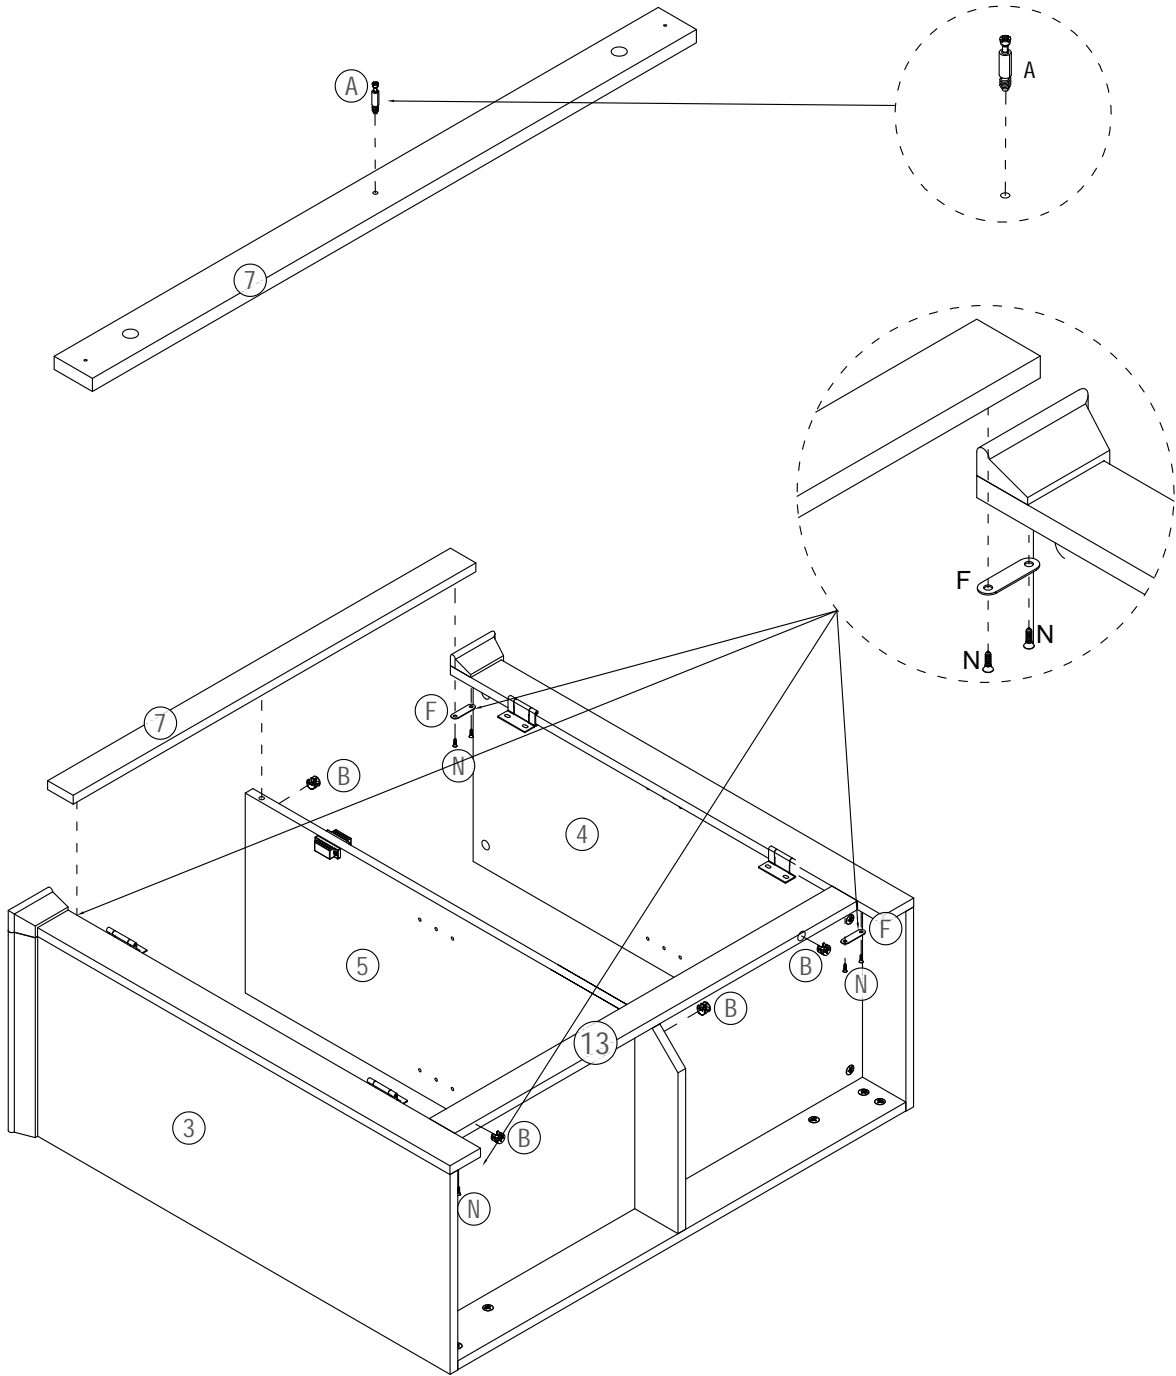

STEP8

(B)

1 PCS

(N)

8 PCS

(F)

4 PCS

(A)

1 PCS