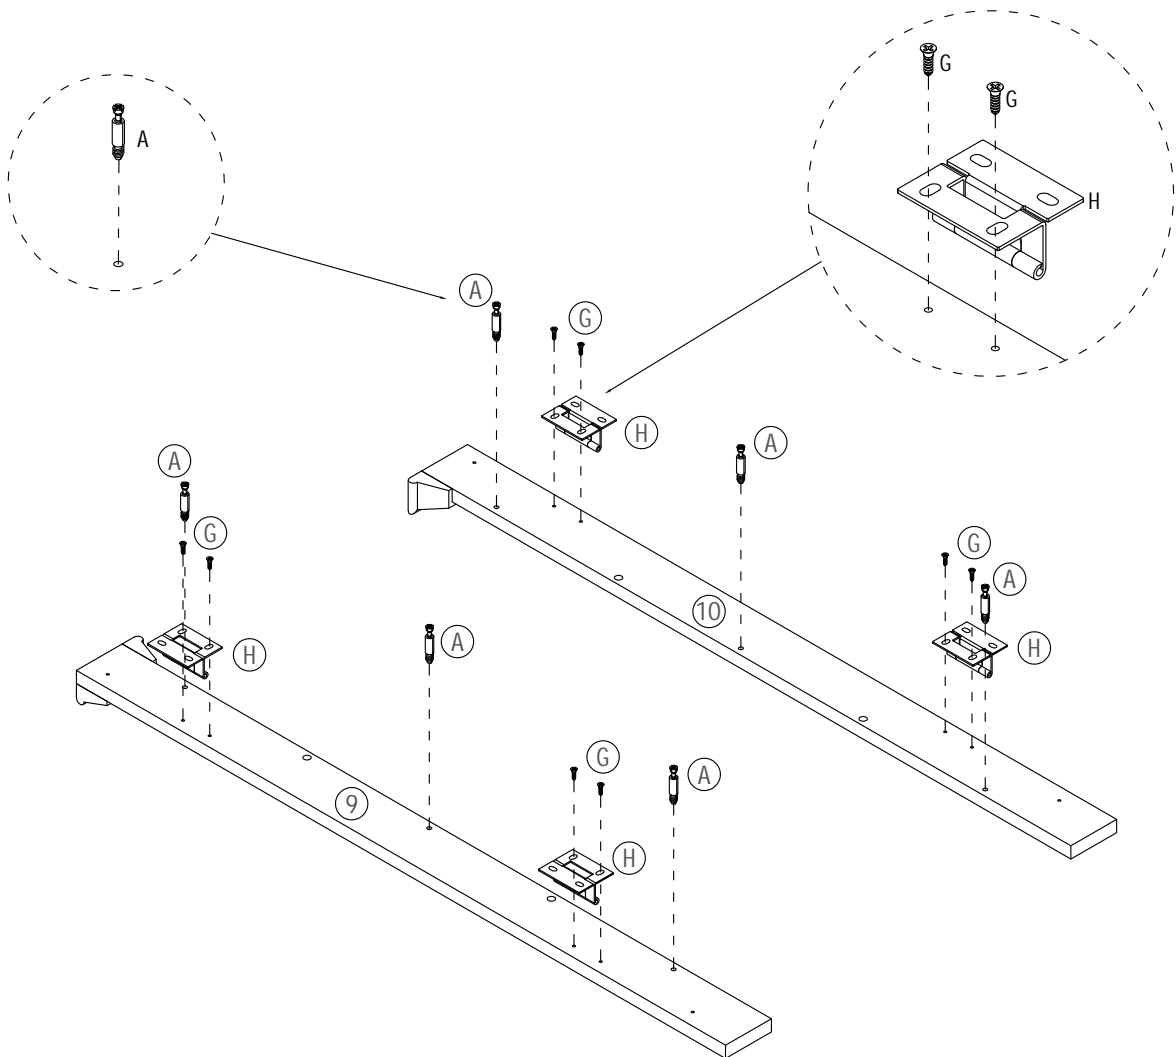

2 Doors Caninet

Assembly Instructions

NOTE: This instruction manual contains IMPORTANT safety information.
Please read carefully before assembling the product

List of Parts

List of Hardware

No.	Hardware	Quantity
(A)		33
(B)	 Ø15x9MM	33
(C)		8
(D)	 Ø8x30MM	13
(E)		2
(F)		6
(G)	 Ø3.5x14MM	16
(H)		4
(I)		2
(J)	 Ø4x22MM	2
(K)	 Ø3.5x12MM	20
(L)		4
(M)		2
(N)	 Ø3.0x12MM	12

G

8 PCS

H

4 PCS

A

6 PCS

STEP 6

B

6 PCS

D

4 PCS

A

8 PCS

STEP 7

B

8 PCS