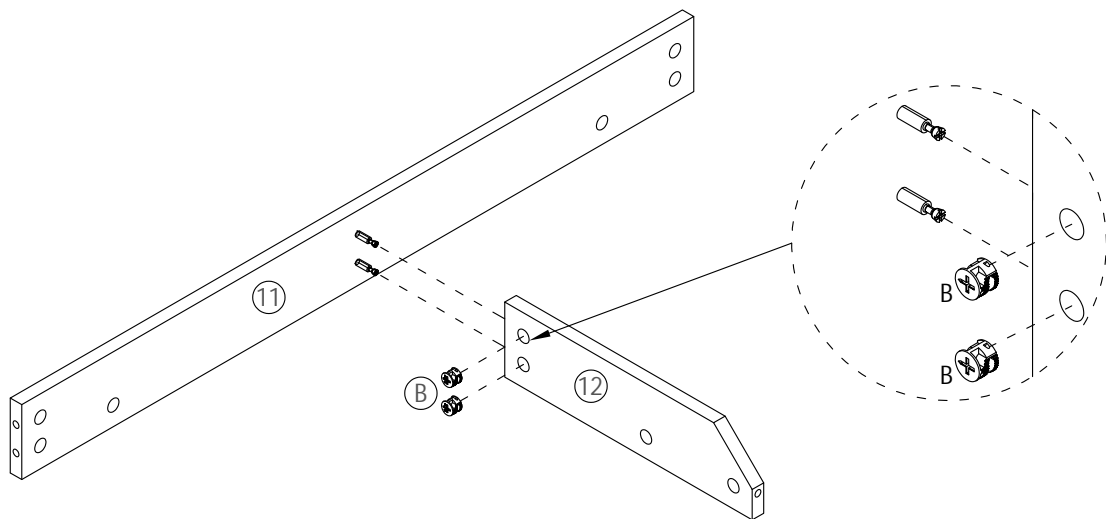

2 Doors Caninet

Assembly Instructions

NOTE: This instruction manual contains IMPORTANT safety information.
Please read carefully before assembling the product

List of Parts

List of Hardware

No.	Hardware	Quantity
(A)		33
(B)	 Ø15x9MM	33
(C)		8
(D)	 Ø8x30MM	13
(E)		2
(F)		6
(G)	 Ø3.5x14MM	16
(H)		4
(I)		2
(J)	 Ø4x22MM	2
(K)	 Ø3.5x12MM	20
(L)		4
(M)		2
(N)	 Ø3.0x12MM	12

STEP1

A

2 PCS

B

2 PCS

STEP2

A

8 PCS

STEP3

B

6 PCS

D

2 PCS

STEP4

B		2 PCS	D		1 PCS
I		2 PCS	L		4 PCS

STEP5