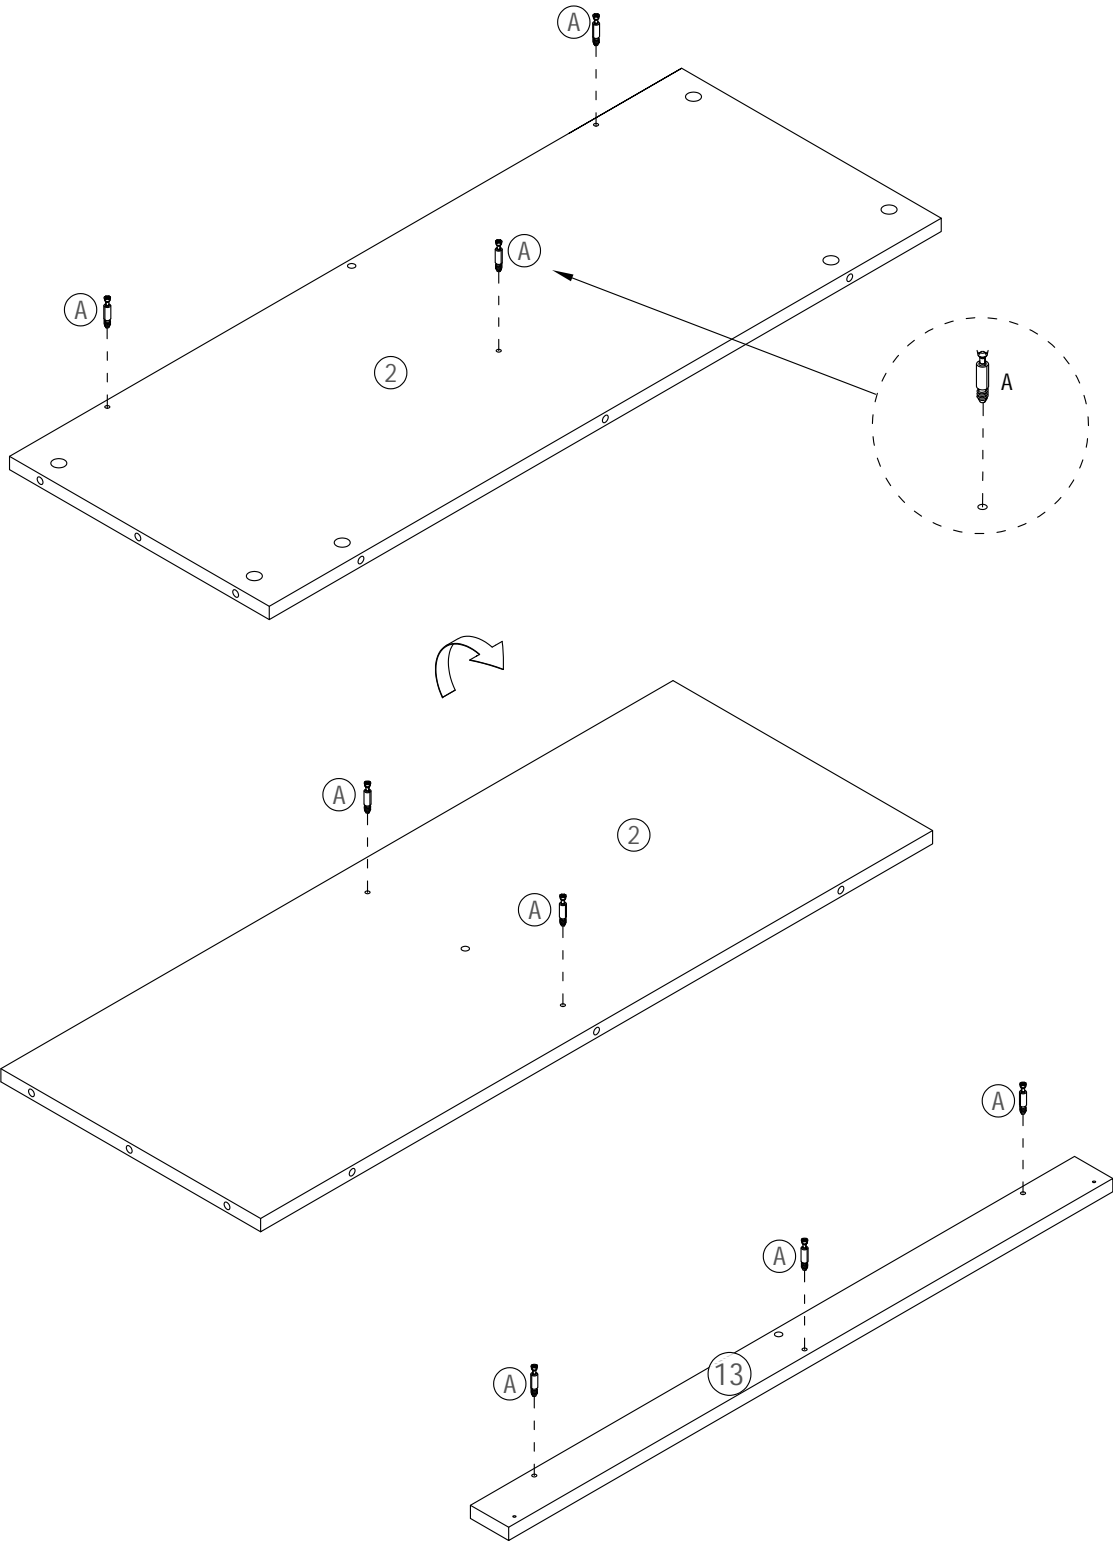

2 Doors Caninet

Assembly Instructions

NOTE: This instruction manual contains IMPORTANT safety information.
Please read carefully before assembling the product

List of Parts

List of Hardware

No.	Hardware	Quantity
(A)		33
(B)	 Ø15x9MM	33
(C)		8
(D)	 Ø8x30MM	13
(E)		2
(F)		6
(G)	 Ø3.5x14MM	16
(H)		4
(I)		2
(J)	 Ø4x22MM	2
(K)	 Ø3.5x12MM	20
(L)		4
(M)		2
(N)	 Ø3.0x12MM	12

STEP1

A

2 PCS

B

2 PCS

STEP2

A

8 PCS

STEP3

B

6 PCS

D

2 PCS

STEP4

B		2 PCS	D		1 PCS
I		2 PCS	L		4 PCS

STEP5