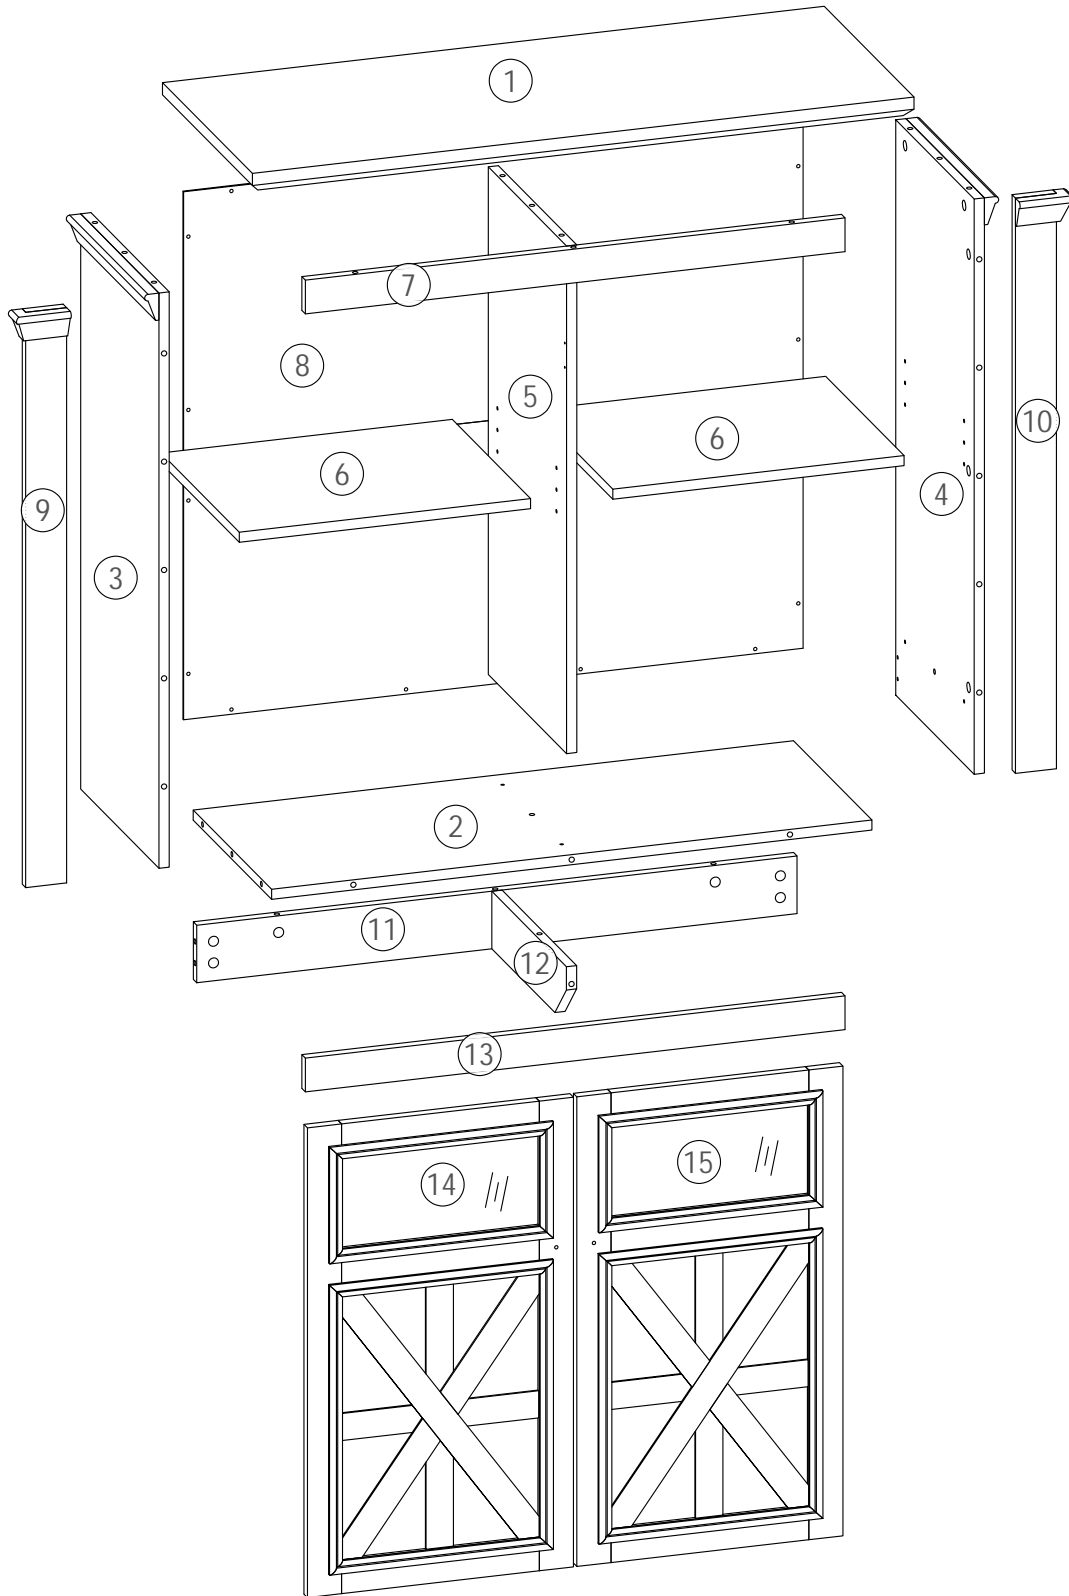

2 Doors Caninet

Assembly Instructions

NOTE: This instruction manual contains IMPORTANT safety information.
Please read carefully before assembling the product

List of Parts

List of Hardware

No.	Hardware	Quantity
(A)		33
(B)	 Ø15x9MM	33
(C)		8
(D)	 Ø8x30MM	13
(E)		2
(F)		6
(G)	 Ø3.5x14MM	16
(H)		4
(I)		2
(J)	 Ø4x22MM	2
(K)	 Ø3.5x12MM	20
(L)		4
(M)		2
(N)	 Ø3.0x12MM	12

STEP1

A

2 PCS

B

2 PCS

STEP2

A

8 PCS