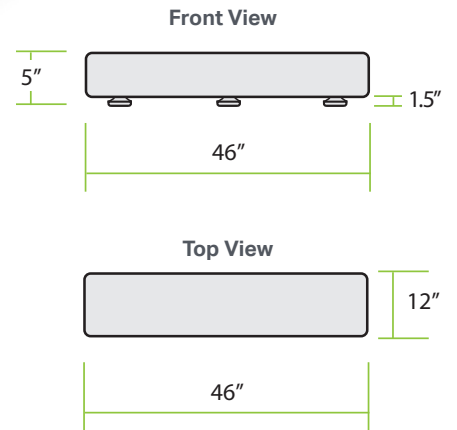

SONIK® SOFT SEATING RECTANGLE FLOOR BENCH

MADE BY  MARCO™

FEATURES

- All Foam Construction
- Durable Vinyl Upholstery Covering
- Reinforced Seams and Stitching
- Wood Base
- 1.5" Carpin Glides (6 total)

Rectangle Floor Bench
Model LF1204

MODEL	DESCRIPTION	HEIGHT	WIDTH	DEPTH	WEIGHT	F.C.
LF1204-xxx	Rectangle Floor Bench	5"	46"	12"	n/a	125

OPTIONAL ACCESSORIES

CASTERS Model # 98-1007

The twin-wheel nylon casters deliver smooth, agile mobility that helps enhance in-class collaboration by allowing quick classroom rearranging when you need it.