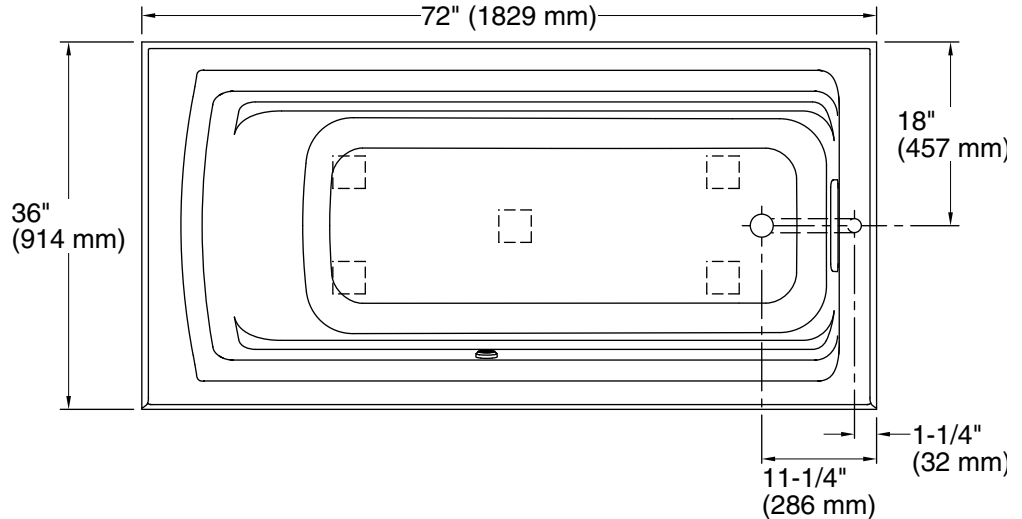

No change in measurements if connected with drain illustrated. (K-7272)

Required Electrical Service

One circuit required, protected with Class A Ground-Fault Circuit-Interrupter (GFCI). Outside North America, this device may be known as a Residual Current Device (RCD).

Heated Surface: 120 V, 15 A

Technical Information

All product dimensions are nominal.

- Installation: Three-wall alcove
- Drain location: Right
- Basin area, bottom: 51-3/8" x 21" (1305 mm x 533 mm)
- Basin area, top: 64-1/2" x 30-1/2" (1638 mm x 775 mm)
- Weight: 80 lbs (36.3 kg)
- Minimum floor load: 40 lbs/ft² (195.3 kg/m²)
- Water depth: 15" (381 mm)
- Water capacity: 72 gal (272.5 L)
- Electrical component rating: Heated Surface: 120 V, 0.5 A, 60 Hz, 65 W
- Minimum flat for door: 1-9/16" (40 mm)

Notes

Measure your actual product for rough-in details.

Install this product according to the installation instructions.

The hot water supply should be 70% of the capacity of the bath or greater. Installations will vary.

ADA compliant when installed to the specific requirements of these regulations.