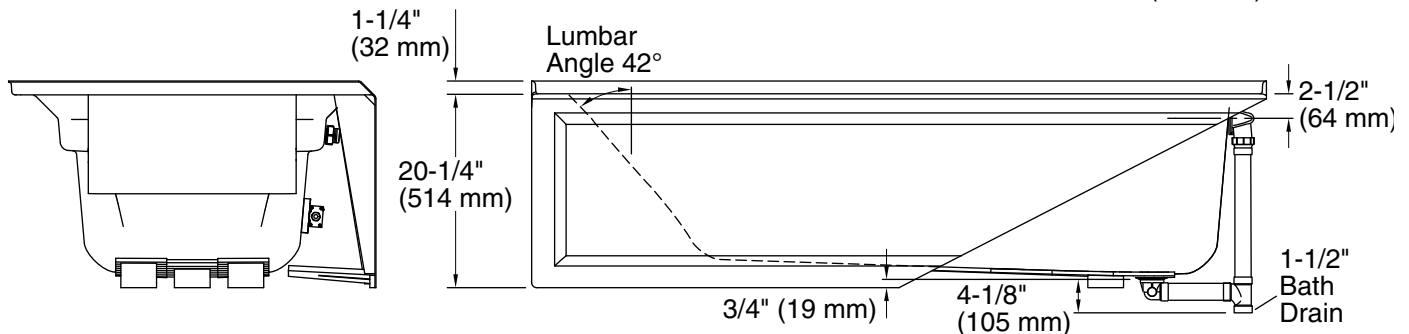

No change in measurements if connected with drain illustrated. (K-7272)

Required Electrical Service

One circuit required, protected with Class A Ground-Fault Circuit-Interrupter (GFCI). Outside North America, this device may be known as a Residual Current Device (RCD).

Heated Surface: 120 V, 15 A

Technical Information

All product dimensions are nominal.

- Installation: Three-wall alcove
- Drain location: Right
- Basin area, bottom: 51-3/8" x 21" (1305 mm x 533 mm)
- Basin area, top: 64-1/2" x 30-1/2" (1638 mm x 775 mm)
- Weight: 80 lbs (36.3 kg)
- Minimum floor load: 40 lbs/ft² (195.3 kg/m²)
- Water depth: 15" (381 mm)
- Water capacity: 72 gal (272.5 L)
- Electrical component rating: Heated Surface: 120 V, 0.5 A, 60 Hz, 65 W
- Minimum flat for door: 1-9/16" (40 mm)

Notes

Measure your actual product for rough-in details.

Install this product according to the installation instructions.

The hot water supply should be 70% of the capacity of the bath or greater. Installations will vary.

ADA compliant when installed to the specific requirements of these regulations.