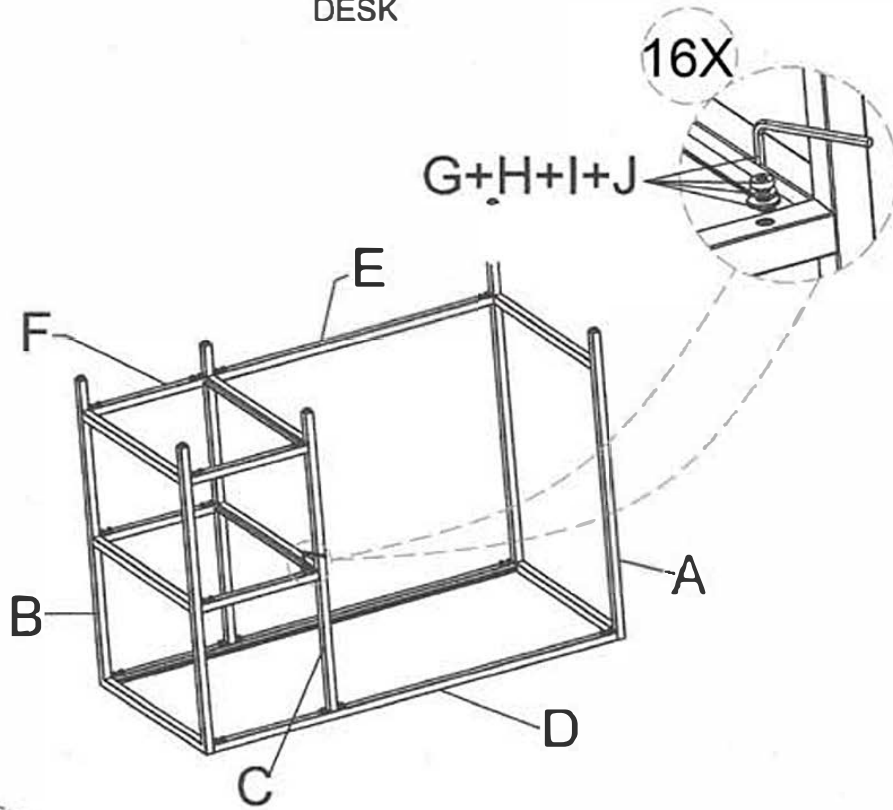

Assembly Instructions

DESK

STEP 1