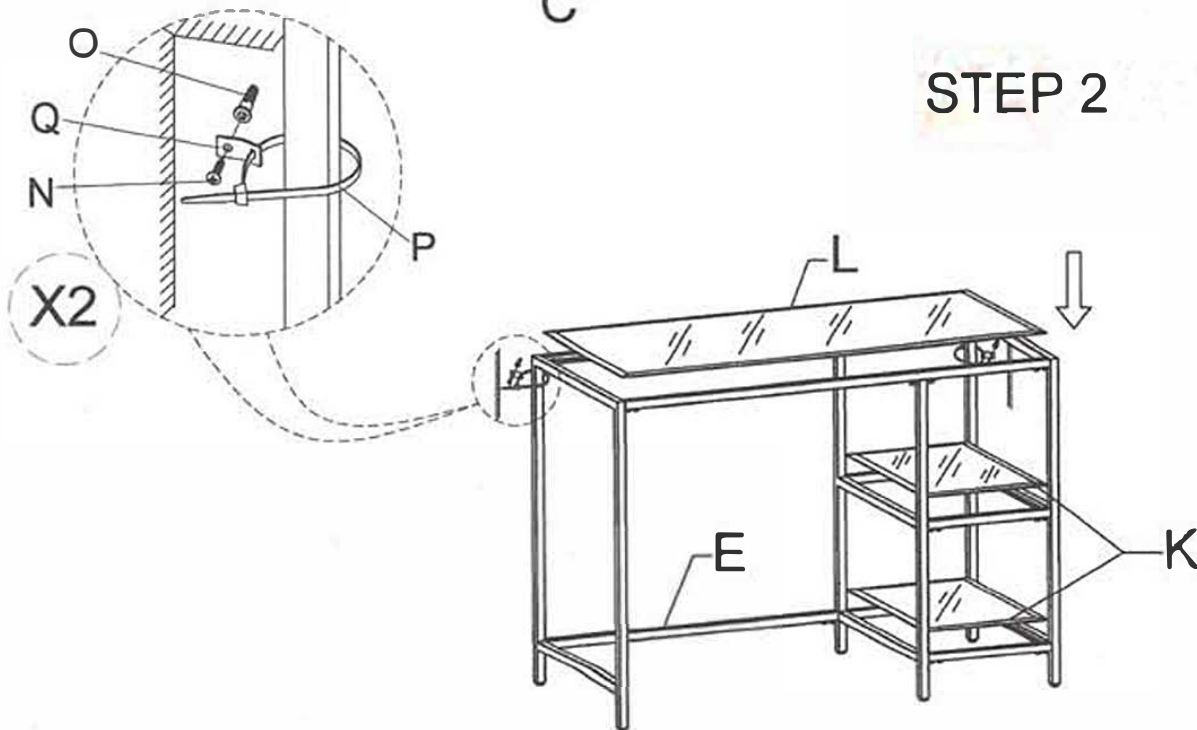

Assembly Instructions

DESK

STEP 1

STEP 2