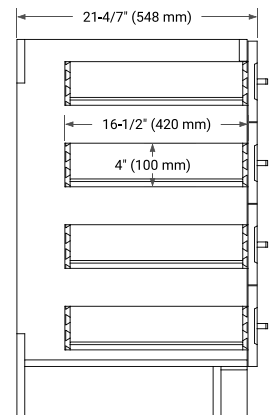

54" SINGLE SINK BASE CABINET

BASE CABINET DIMENSIONS

54" W x 21.6" D x 34.5" H

FEATURES

- Solid wood frame & plywood panels
- Dovetail drawers and joints
- Soft closing doors & drawers

HARDWARE FINISHES*

Brushed Nickel Satin Brass Matte Black Polished Chrome

55" SINGLE RECTANGLE SINK COUNTERTOP WITH 1.5 IN. THICKNESS

OVERALL DIMENSIONS

55" W x 22" D x 1.5" H

COUNTERTOP OPTIONS

Carrara Marble

White Quartz

FEATURES

- Solid countertop with mitered edges & seams
- Undermount white rectangular sink
- Pre-drilled for 8" widespread faucet

INCLUDED

- Countertop
- Matching Backsplash
- Rectangle Sink

COUNTERTOP PLAN VIEW

EDGE SIDE VIEW

THREE DIMENSIONAL COUNTERTOP VIEW