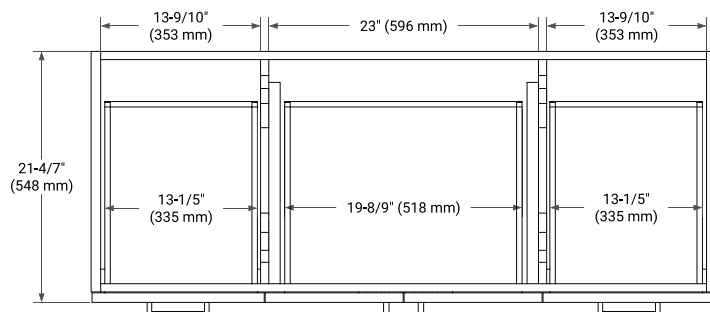

54" SINGLE SINK BASE CABINET

BASE CABINET DIMENSIONS

54" W x 21.6" D x 34.5" H

FEATURES

- Solid wood frame & plywood panels
- Dovetail drawers and joints
- Soft closing doors & drawers

HARDWARE FINISHES*

Brushed Nickel Satin Brass Matte Black Polished Chrome

55" SINGLE RECTANGLE SINK COUNTERTOP WITH 1.5 IN. THICKNESS

OVERALL DIMENSIONS

55" W x 22" D x 1.5" H

COUNTERTOP OPTIONS

Carrara Marble

White Quartz

FEATURES

- Solid countertop with mitered edges & seams
- Undermount white rectangular sink
- Pre-drilled for 8" widespread faucet

INCLUDED

- Countertop
- Matching Backsplash
- Rectangle Sink

COUNTERTOP PLAN VIEW

EDGE SIDE VIEW

THREE DIMENSIONAL COUNTERTOP VIEW