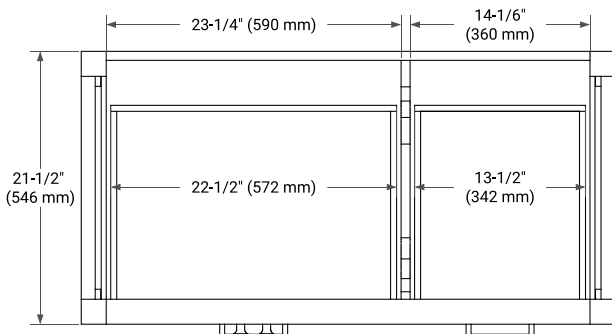

42" LEFT OFFSET CABINET

BASE CABINET DIMENSIONS

42" W x 21.5" D x 34.5" H

FEATURES

- Solid wood frame & plywood panels
- Dovetail drawers and joints
- Soft closing doors & drawers

HARDWARE FINISHES*

Brushed Nickel Satin Brass Matte Black Polished Chrome

PLAN VIEW

43" LEFT OVAL SINK COUNTERTOP WITH 1.5 IN. THICKNESS

OVERALL DIMENSIONS

43" W x 22" D x 1.5" H

COUNTERTOP OPTIONS

Carrara Marble

White Quartz

FEATURES

- Solid countertop with mitered edges & seams
- Undermount white oval sink
- Pre-drilled for 8" widespread faucet

INCLUDED

- Countertop
- Matching Backsplash
- Oval Sink

COUNTERTOP PLAN VIEW

EDGE SIDE VIEW

THREE DIMENSIONAL COUNTERTOP VIEW