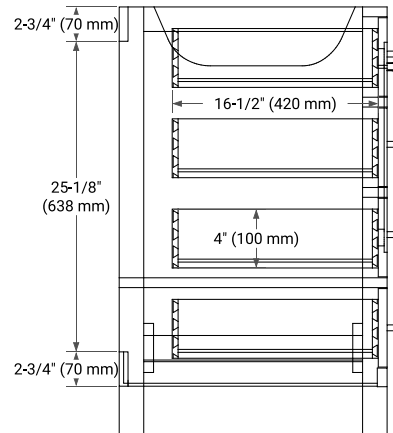

42" LEFT OFFSET CABINET

BASE CABINET DIMENSIONS

42" W x 21.5" D x 34.5" H

FEATURES

- Solid wood frame & plywood panels
- Dovetail drawers and joints
- Soft closing doors & drawers

HARDWARE FINISHES*

Brushed Nickel Satin Brass Matte Black Polished Chrome

PLAN VIEW

43" LEFT OVAL SINK COUNTERTOP WITH 1.5 IN. THICKNESS

OVERALL DIMENSIONS

43" W x 22" D x 1.5" H

COUNTERTOP OPTIONS

Carrara Marble

White Quartz

FEATURES

- Solid countertop with mitered edges & seams
- Undermount white oval sink
- Pre-drilled for 8" widespread faucet

INCLUDED

- Countertop
- Matching Backsplash
- Oval Sink

COUNTERTOP PLAN VIEW

EDGE SIDE VIEW

THREE DIMENSIONAL COUNTERTOP VIEW