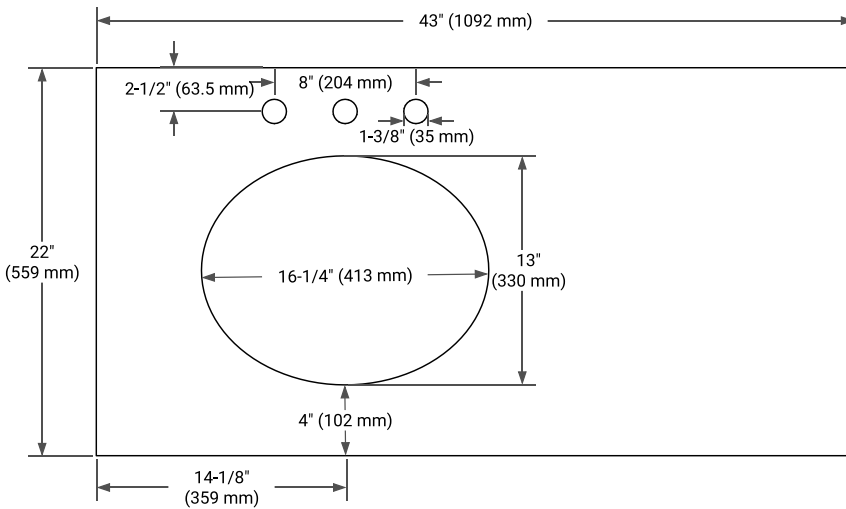

42" LEFT OFFSET CABINET

BASE CABINET DIMENSIONS

42" W x 21.5" D x 34.5" H

FEATURES

- Solid wood frame & plywood panels
- Dovetail drawers and joints
- Soft closing doors & drawers

HARDWARE FINISHES*

Brushed Nickel Satin Brass Matte Black Polished Chrome

PLAN VIEW

43" LEFT OVAL SINK COUNTERTOP WITH 1.5 IN. THICKNESS

OVERALL DIMENSIONS

43" W x 22" D x 1.5" H

COUNTERTOP OPTIONS

Carrara Marble

White Quartz

FEATURES

- Solid countertop with mitered edges & seams
- Undermount white oval sink
- Pre-drilled for 8" widespread faucet

INCLUDED

- Countertop
- Matching Backsplash
- Oval Sink

COUNTERTOP PLAN VIEW

EDGE SIDE VIEW

THREE DIMENSIONAL COUNTERTOP VIEW