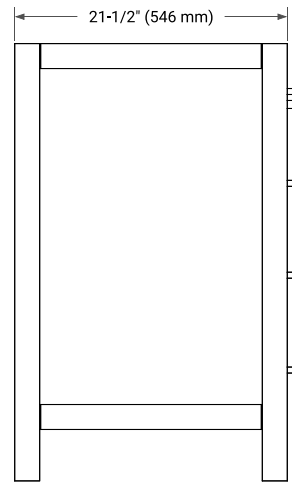

42" LEFT OFFSET CABINET

BASE CABINET DIMENSIONS

42" W x 21.5" D x 34.5" H

FEATURES

- Solid wood frame & plywood panels
- Dovetail drawers and joints
- Soft closing doors & drawers

HARDWARE FINISHES*

Brushed Nickel Satin Brass Matte Black Polished Chrome

PLAN VIEW

43" LEFT OVAL SINK COUNTERTOP WITH 1.5 IN. THICKNESS

OVERALL DIMENSIONS

43" W x 22" D x 1.5" H

COUNTERTOP OPTIONS

Carrara Marble

White Quartz

FEATURES

- Solid countertop with mitered edges & seams
- Undermount white oval sink
- Pre-drilled for 8" widespread faucet

INCLUDED

- Countertop
- Matching Backsplash
- Oval Sink

COUNTERTOP PLAN VIEW

EDGE SIDE VIEW

THREE DIMENSIONAL COUNTERTOP VIEW