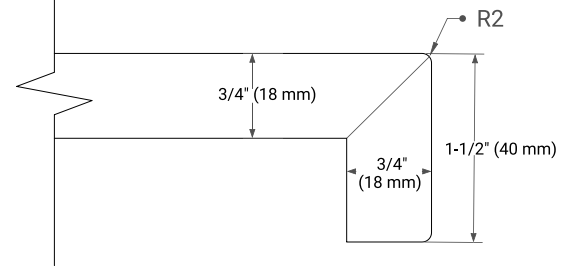

PLAN VIEW

43" LEFT OVAL SINK COUNTERTOP WITH 1.5 IN. THICKNESS

OVERALL DIMENSIONS

43" W x 22" D x 1.5" H

COUNTERTOP OPTIONS

Carrara Marble

White Quartz

FEATURES

- Solid countertop with mitered edges & seams
- Undermount white oval sink
- Pre-drilled for 8" widespread faucet

INCLUDED

- Countertop
- Matching Backsplash
- Oval Sink

COUNTERTOP PLAN VIEW

EDGE SIDE VIEW

THREE DIMENSIONAL COUNTERTOP VIEW