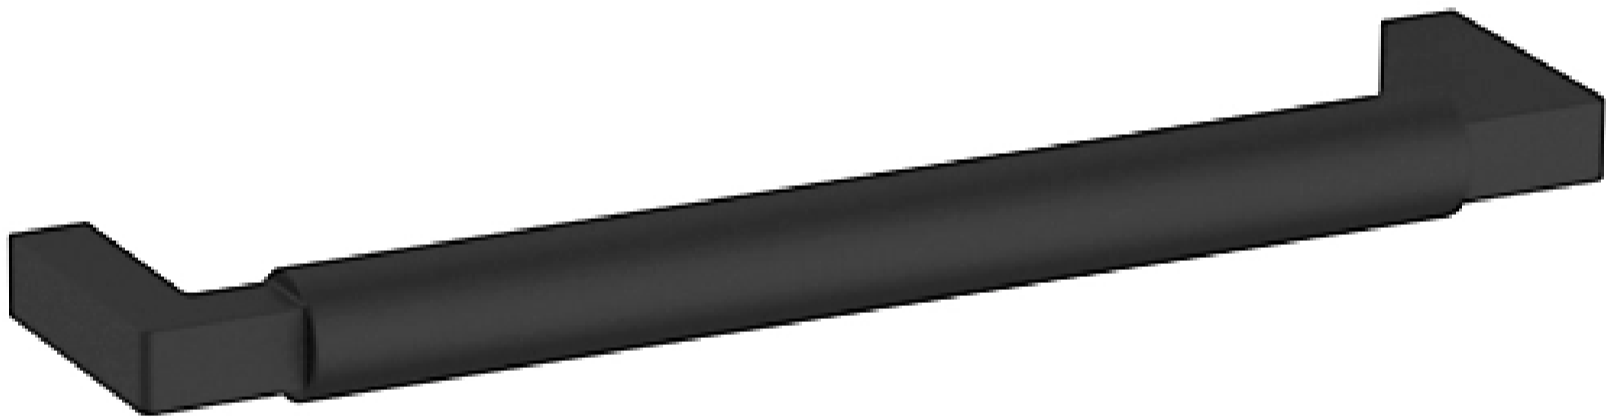

4432 GRAMERCY PULL

6" CTC

SPECIFICATIONS

STYLE	Contemporary
PROJECTION	1.34

4432 GRAMERCY PULL

6" CTC

ESTATE PORTFOLIO

Model Number:
4432.190.BIN

Key Features

- ✓ Designed to match the design of the stunning L029 or L030 lever, the sharp corners married with the round pulls makes for a bold pull that won't go unnoticed.

FINISHES OPTIONS

Satin Nickel - 150, US15

Lifetime (PVD) Polished Nickel - 055

Polished Chrome - 260

Lifetime (PVD) Satin Brass - 044

Satin Black - 190

Venetian Bronze - 112, 11P

Non-lacquered Brass - 031

all measurements in inches

SPECIFICATIONS