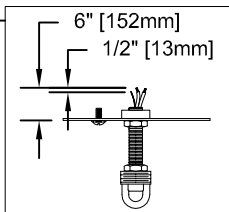

Assembly & Installation Instructions

CAUTION: Read instructions carefully and turn electricity off at main circuit breaker panel before beginning installation.

*****
WARNING - If any Special Control Devices are used with this Fixture, Follow the Instructions Carefully to assure full compliance with N.E.C. requirements. If there are any questions, contact a Qualified Electrical Contractor.
WARNING - This product contains chemicals known to the State of California to cause cancer, birth defects and /or other reproductive harm. Thoroughly wash hands after installing, handling, cleaning, or otherwise touching this product.
CAUTION - All glass is fragile, use care when handling Glass component(s) and or Lamp(s).
*****

CANOPY MOUNTING & WIRE CONNECTION ASSEMBLY STEPS:

1. D,E → A
2. B,A → C
3. N,P,H → D
4. P → H (TO LOCK) (APRETAR) (À VERROUILLER)
5. F → M
6. L → M
7. J,K → L
8. L → H
9. F → L,K,J,H,D
10. F → G
11. J,K → H

ADJUST HEIGHT WITH "D"
N → A (TO LOCK)
AJUSTA LA ALTURA CON "D"
N → A (APRETAR)
RÉGLEZ LA HAUTEUR AVEC "D"
N → A (À VERROUILLER)