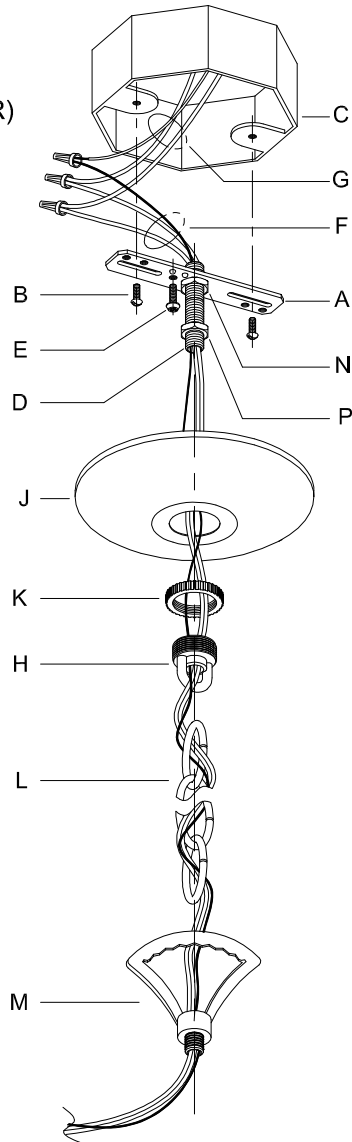

Assembly & Installation Instructions

CAUTION: Read instructions carefully and turn electricity off at main circuit breaker panel before beginning installation.

WARNING - If any Special Control Devices are used with this Fixture, Follow the Instructions Carefully to assure full compliance with N.E.C. requirements. If there are any questions, contact a Qualified Electrical Contractor.
WARNING - This product contains chemicals known to the State of California to cause cancer, birth defects and /or other reproductive harm. Thoroughly wash hands after installing, handling, cleaning, or otherwise touching this product.
CAUTION - All glass is fragile, use care when handling Glass component(s) and or Lamp(s).

CANOPY MOUNTING & WIRE CONNECTION ASSEMBLY STEPS:

1. D,E → A
2. B,A → C
3. N,P,H → D
4. P → H (TO LOCK) (APRETAR) (À VERROUILLER)
5. F → M
6. L → M
7. J,K → L
8. L → H
9. F → L,K,J,H,D
10. F → G
11. J,K → H

ADJUST HEIGHT WITH "D"
 N → A (TO LOCK)
 AJUSTA LA ALTURA CON "D"
 N → A (APRETAR)
 RÉGLEZ LA HAUTEUR AVEC "D"
 N → A (À VERROUILLER)

FIXTURE ASSEMBLY STEPS:

1. U → V
2. T → V
3. R,S → Q

B, C, G & T
 (NOT FURNISHED)
 (NO INCLUIDA)
 (NON FOURNIE)