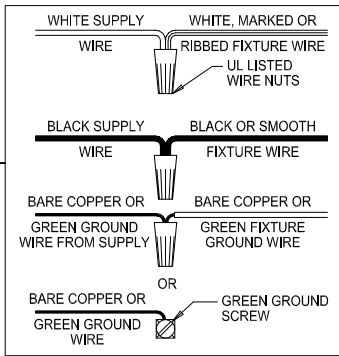

Assembly & Installation Instructions

CAUTION: Read instructions carefully and turn electricity off at main circuit breaker panel before beginning installation.

*****
WARNING - If any Special Control Devices are used with this Fixture, Follow the Instructions Carefully to assure full compliance with N.E.C. requirements. If there are any questions, contact a Qualified Electrical Contractor.
WARNING - This product contains chemicals known to the State of California to cause cancer, birth defects and /or other reproductive harm. Thoroughly wash hands after installing, handling, cleaning, or otherwise touching this product.
CAUTION - All glass is fragile, use care when handling Glass component(s) and or Lamp(s).
*****

CANOPY MOUNTING & WIRE CONNECTION ASSEMBLY STEPS:

1. D,E → A
2. B,A → C
3. N,P,H → D
4. P → H (TO LOCK) (APRETAR) (À VERROUILLER)
5. F → M
6. L → M
7. J,K → L
8. L → H
9. F → L,K,J,H,D
10. F → G
11. J,K → H

ADJUST HEIGHT WITH "D"
N → A (TO LOCK)
AJUSTA LA ALTURA CON "D"
N → A (APRETAR)
RÉGLEZ LA HAUTEUR AVEC "D"
N → A (À VERROUILLER)