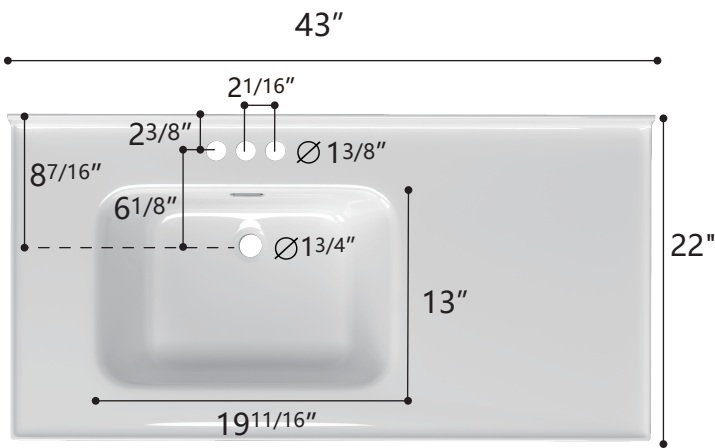

ZEAFIVE[®]

DIMENSION DETAILS BATHROOM VANITY

✉ Email: service@bestgosupplychaininc.com

MODEL.
EB43L

PRODUCT
INSTRUCTION
VIDEO

COUNTERTOP SIZE

TOP VIEW

BOTTOM VIEW

Front View

Side View

NAME: Integrated Top with Sink

MATERIAL: Solid Surface

COLOR: Glossy White

STYLE: Seamless/ Minimalism

Overall Countertop Dimension: 43" " x22" x4 3/16"

Internal Sink Dimension: 19 11/16" x13" x6 5/16"