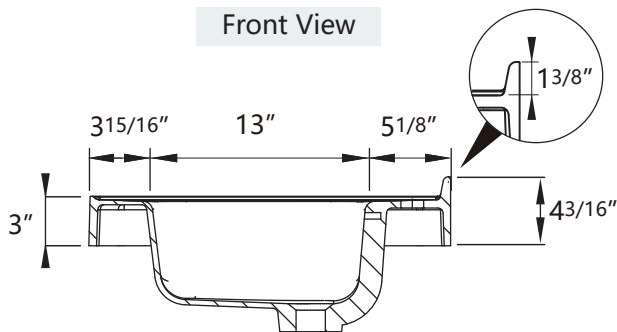

ZEAFIVE[®]

DIMENSION DETAILS BATHROOM VANITY

✉ Email: service@bestgosupplychaininc.com

MODEL.
EB43L

PRODUCT
INSTRUCTION
VIDEO

COUNTERTOP SIZE

TOP VIEW

BOTTOM VIEW

Front View

Side View

NAME: Integrated Top with Sink

MATERIAL: Solid Surface

COLOR: Glossy White

STYLE: Seamless/ Minimalism

Overall Countertop Dimension: 43" " x22" x4 3/16"

Internal Sink Dimension: 19 11/16" x13" x6 5/16"

Installation Method: Semi-Recessed