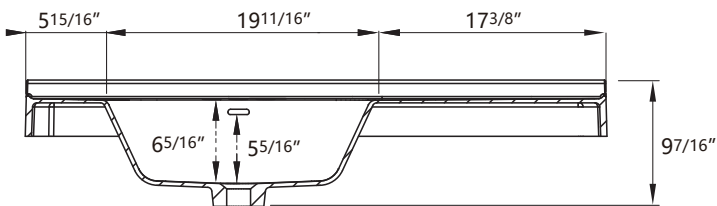

ZEAFIVE[®]

DIMENSION DETAILS BATHROOM VANITY

✉ Email: service@bestgosupplychaininc.com

MODEL.
EB43L

PRODUCT
INSTRUCTION
VIDEO

COUNTERTOP SIZE

TOP VIEW

BOTTOM VIEW

Front View

Side View

NAME: Integrated Top with Sink

MATERIAL: Solid Surface

COLOR: Glossy White

STYLE: Seamless/ Minimalism

Overall Countertop Dimension: 43" " x22" x4 3/16"

Internal Sink Dimension: 19 11/16" x13" x6 5/16"

Installation Method: Semi-Recessed