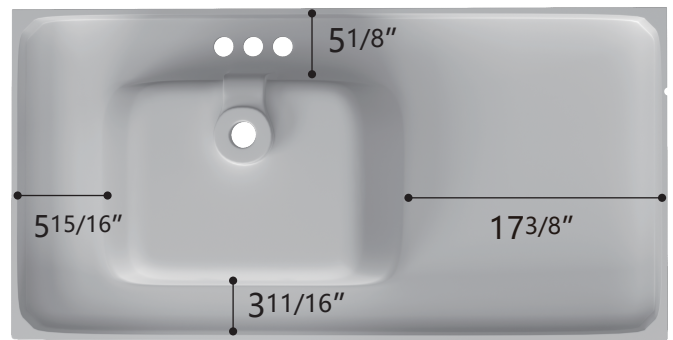

ZEAFIVE[®]

DIMENSION DETAILS BATHROOM VANITY

✉ Email: service@bestgosupplychaininc.com

MODEL.
EB43L

PRODUCT
INSTRUCTION
VIDEO

COUNTERTOP SIZE

TOP VIEW

BOTTOM VIEW

Front View

Side View

NAME: Integrated Top with Sink

MATERIAL: Solid Surface

COLOR: Glossy White

STYLE: Seamless/ Minimalism

Overall Countertop Dimension: 43" " x22" x4 3/16"

Internal Sink Dimension: 19 11/16" x13" x6 5/16"