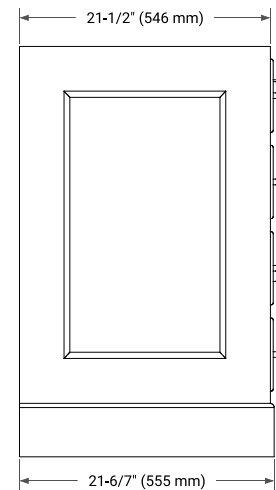

## BASE CABINET DIMENSIONS

54" W x 21.5" D x 34.5" H

## FRONT VIEW

## SIDE VIEW

## PLAN VIEW