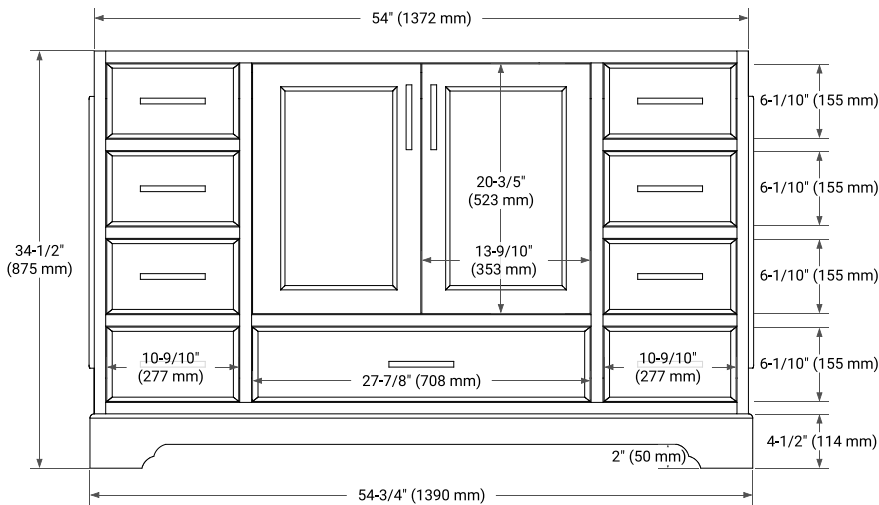

54" SINGLE SINK BASE CABINET

BASE CABINET DIMENSIONS

54" W x 21.5" D x 34.5" H

FEATURES

- Solid wood frame & plywood panels
- Dovetail drawers and joints
- Soft closing doors & drawers

HARDWARE FINISHES*

Brushed Nickel   Satin Brass   Matte Black   Polished Chrome

*Hardware comes preinstalled with the illustrated option. Other finishes are available on our online store if you prefer a different one.

AVAILABLE COLORS

White   Grey   Midnight Blue

FRONT VIEW

SIDE VIEW

PLAN VIEW