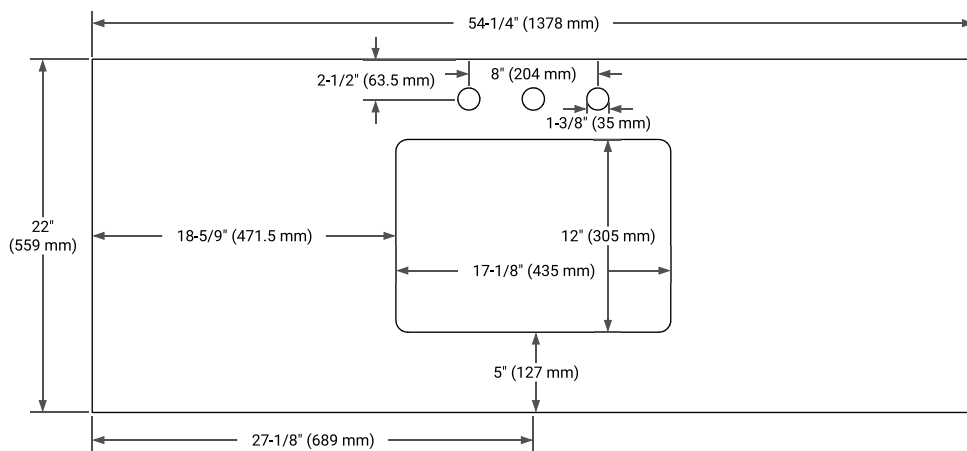

54" SINGLE SINK BASE CABINET

BASE CABINET DIMENSIONS

54" W x 21.6" D x 34.5" H

FEATURES

- Solid wood frame & plywood panels
- Dovetail drawers and joints
- Soft closing doors & drawers

HARDWARE FINISHES*

Brushed Nickel Satin Brass Matte Black Polished Chrome

54" SINGLE RECTANGLE SINK COUNTERTOP WITH 1.5 IN. THICKNESS

OVERALL DIMENSIONS

54.25" W x 22" D x 1.5" H

COUNTERTOP OPTIONS

Carrara White Quartz

FEATURES

- Solid countertop with mitered edges & seams
- Undermount white rectangular sink
- Pre-drilled for 8" widespread faucet

INCLUDED

- Countertop
- Matching Backsplash
- Rectangle Sink

COUNTERTOP PLAN VIEW

EDGE SIDE VIEW

THREE DIMENSIONAL COUNTERTOP VIEW