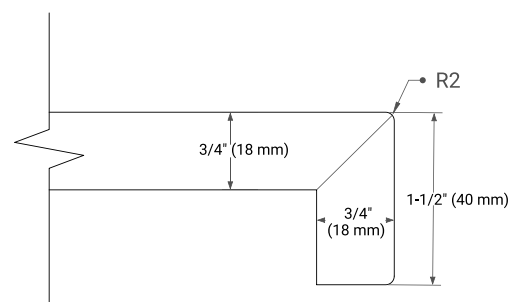

54" SINGLE RECTANGLE SINK COUNTERTOP WITH 1.5 IN. THICKNESS

OVERALL DIMENSIONS

54.25" W x 22" D x 1.5" H

COUNTERTOP OPTIONS

Carrara White Quartz

FEATURES

- Solid countertop with mitered edges & seams
- Undermount white rectangular sink
- Pre-drilled for 8" widespread faucet

INCLUDED

- Countertop
- Matching Backsplash
- Rectangle Sink

COUNTERTOP PLAN VIEW

EDGE SIDE VIEW

THREE DIMENSIONAL COUNTERTOP VIEW