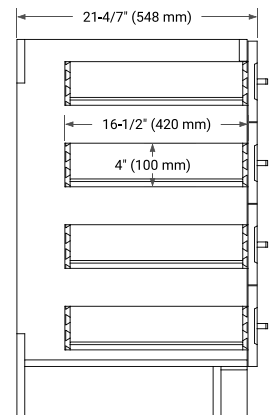

54" SINGLE SINK BASE CABINET

BASE CABINET DIMENSIONS

54" W x 21.6" D x 34.5" H

FEATURES

- Solid wood frame & plywood panels
- Dovetail drawers and joints
- Soft closing doors & drawers

HARDWARE FINISHES*

Brushed Nickel Satin Brass Matte Black Polished Chrome

54" SINGLE RECTANGLE SINK COUNTERTOP WITH 1.5 IN. THICKNESS

OVERALL DIMENSIONS

54.25" W x 22" D x 1.5" H

COUNTERTOP OPTIONS

Carrara White Quartz

FEATURES

- Solid countertop with mitered edges & seams
- Undermount white rectangular sink
- Pre-drilled for 8" widespread faucet

INCLUDED

- Countertop
- Matching Backsplash
- Rectangle Sink

COUNTERTOP PLAN VIEW

EDGE SIDE VIEW

THREE DIMENSIONAL COUNTERTOP VIEW