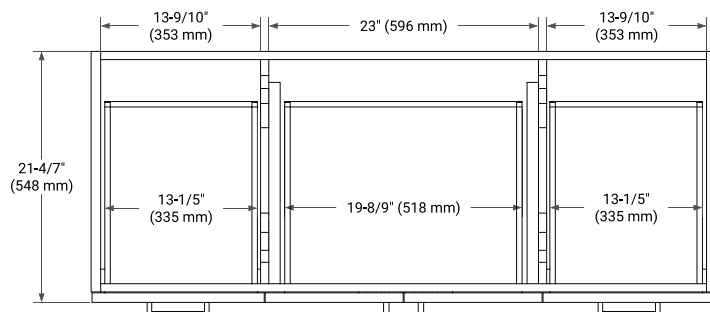

54" SINGLE SINK BASE CABINET

BASE CABINET DIMENSIONS

54" W x 21.6" D x 34.5" H

FEATURES

- Solid wood frame & plywood panels
- Dovetail drawers and joints
- Soft closing doors & drawers

HARDWARE FINISHES*

Brushed Nickel Satin Brass Matte Black Polished Chrome

54" SINGLE RECTANGLE SINK COUNTERTOP WITH 1.5 IN. THICKNESS

OVERALL DIMENSIONS

54.25" W x 22" D x 1.5" H

COUNTERTOP OPTIONS

Carrara White Quartz

FEATURES

- Solid countertop with mitered edges & seams
- Undermount white rectangular sink
- Pre-drilled for 8" widespread faucet

INCLUDED

- Countertop
- Matching Backsplash
- Rectangle Sink

COUNTERTOP PLAN VIEW

EDGE SIDE VIEW

THREE DIMENSIONAL COUNTERTOP VIEW