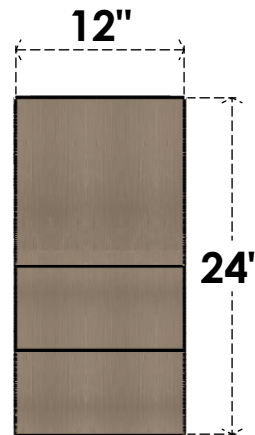

ITEM NUMBER: CORU12X24X24GRNRCPR

12"W X 24"D X 24"H SERIES 1 CLASSIC GREENSBORO ROUGH CEDAR
TIMBERTHANE FAUX WOOD CORBEL, PRIMED

SIDE PROFILE

FRONT PROFILE

ISOMETRIC

EKENA MILLWORK
2300 WEST MAIN ST.
CLARKSVILLE, TX 75426
TOLL FREE: 866-607-0453
WWW.EKENAMILLWORK.COM

NOTES

1. INSTALLATION TO BE COMPLETED IN ACCORDANCE WITH MANUFACTURER'S SPECIFICATIONS.
2. DRAWING MAY NOT BE TO SCALE
3. THIS DRAWING IS INTENDED FOR DESIGN AND PLANNING PURPOSES ONLY.
4. ALL INFORMATION CONTAINED HEREIN WAS CURRENT AT THE TIME OF DEVELOPMENT BUT MUST BE REVIEWED AND APPROVED BY THE PRODUCT MANUFACTURER TO BE CONSIDERED ACCURATE.
5. TIMBERTHANE ARCHITECTURAL PRODUCTS ARE MADE FROM HIGH DENSITY URETHANE AND COME FACTORY PRIMED