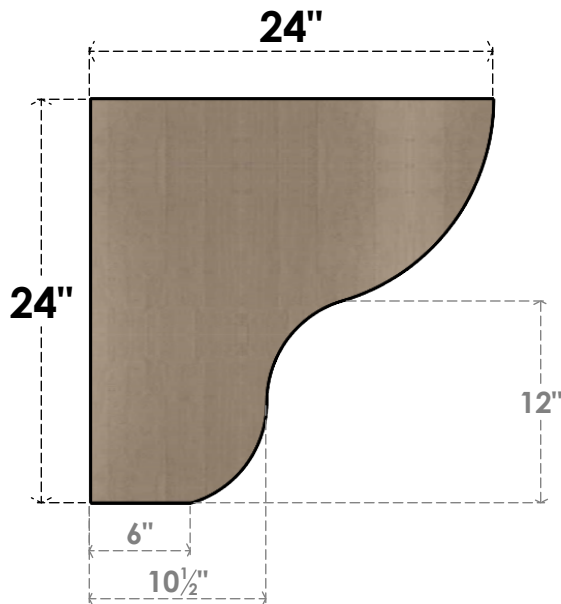

ITEM NUMBER: CORU12X24X24GRNRCPR

12"W X 24"D X 24"H SERIES 1 CLASSIC GREENSBORO ROUGH CEDAR
TIMBERTHANE FAUX WOOD CORBEL, PRIMED

SIDE PROFILE

FRONT PROFILE

ISOMETRIC

EKENA MILLWORK
2300 WEST MAIN ST.
CLARKSVILLE, TX 75426
TOLL FREE: 866-607-0453
WWW.EKENAMILLWORK.COM

NOTES

1. INSTALLATION TO BE COMPLETED IN ACCORDANCE WITH MANUFACTURER'S SPECIFICATIONS.
2. DRAWING MAY NOT BE TO SCALE
3. THIS DRAWING IS INTENDED FOR DESIGN AND PLANNING PURPOSES ONLY.
4. ALL INFORMATION CONTAINED HEREIN WAS CURRENT AT THE TIME OF DEVELOPMENT BUT MUST BE REVIEWED AND APPROVED BY THE PRODUCT MANUFACTURER TO BE CONSIDERED ACCURATE.
5. TIMBERTHANE ARCHITECTURAL PRODUCTS ARE MADE FROM HIGH DENSITY URETHANE AND COME FACTORY PRIMED