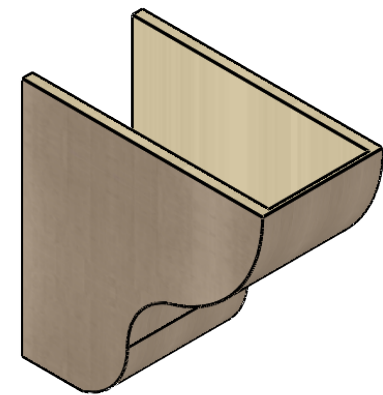

ITEM NUMBER: CORU12X24X24GRNRCPR

12"W X 24"D X 24"H SERIES 1 CLASSIC GREENSBORO ROUGH CEDAR
TIMBERTHANE FAUX WOOD CORBEL, PRIMED

SIDE PROFILE

FRONT PROFILE

ISOMETRIC

EKENA MILLWORK
2300 WEST MAIN ST.
CLARKSVILLE, TX 75426
TOLL FREE: 866-607-0453
WWW.EKENAMILLWORK.COM

NOTES

1. INSTALLATION TO BE COMPLETED IN ACCORDANCE WITH MANUFACTURER'S SPECIFICATIONS.
2. DRAWING MAY NOT BE TO SCALE
3. THIS DRAWING IS INTENDED FOR DESIGN AND PLANNING PURPOSES ONLY.
4. ALL INFORMATION CONTAINED HEREIN WAS CURRENT AT THE TIME OF DEVELOPMENT BUT MUST BE REVIEWED AND APPROVED BY THE PRODUCT MANUFACTURER TO BE CONSIDERED ACCURATE.
5. TIMBERTHANE ARCHITECTURAL PRODUCTS ARE MADE FROM HIGH DENSITY URETHANE AND COME FACTORY PRIMED