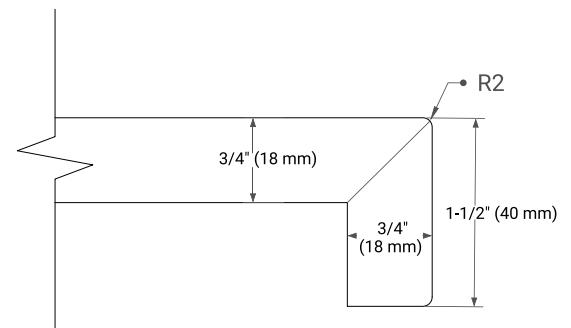

EDGE SIDE VIEW