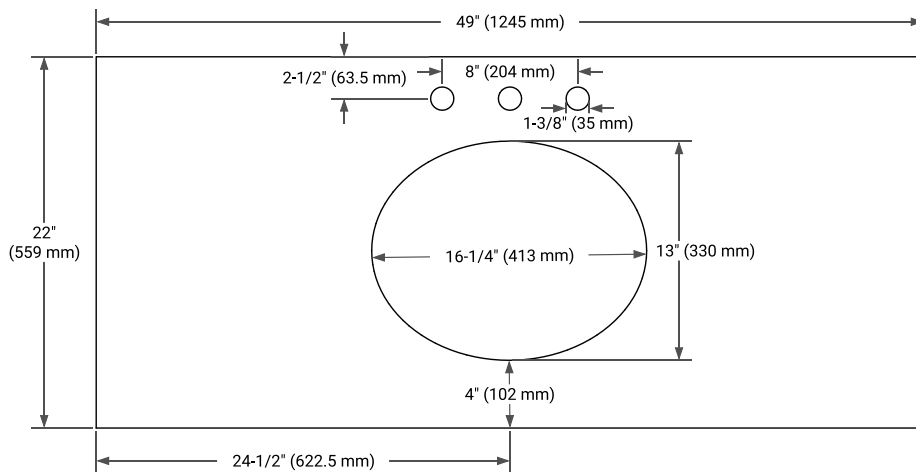

49" SINGLE OVAL SINK COUNTERTOP WITH 1.5 IN. THICKNESS

OVERALL DIMENSIONS

49" W x 22" D x 1.5" H

COUNTERTOP OPTIONS

FEATURES

- Solid countertop with mitered edges & seams
- Undermount white oval sink
- Pre-drilled for 8" widespread faucet

INCLUDED

- Countertop
- Matching Backsplash
- Oval Sink

COUNTERTOP PLAN VIEW