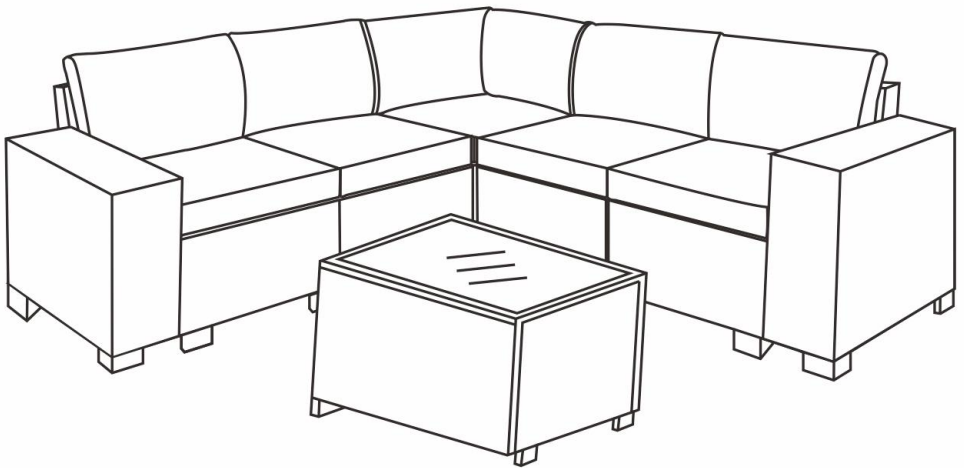

Patio Furniture Set 6-piece with Wide Armrest

! NOTICE

Please adhere to the following guidelines to ensure the safe use and longevity of this item:

- Avoid exceeding the weight limitations specified for this product.
- Do not use any part of this item as a step ladder or for climbing.
- Ensure all bolts, screws, and knobs are securely fastened before use.
- Check and tighten all bolts, screws, and knobs every 90 days.
- Keep this item away from open flames and flammable or combustible chemicals.
- Handle with care as some parts may be heavy or have sharp edges.
- Stop using immediately if any parts are missing, broken, damaged, or worn. Replace with factory parts or make necessary repairs before resuming use.
- Follow the manufacturer's instructions strictly to avoid voiding the product warranty.

TOOLS REQUIRED

Allen Key

Spanner

Ratchet wrench

Patio Furniture Set
400LBS
CAPACITY

UP TO 90 MIN.
ASSEMBLY

HARDWARE

a Ø6 158pcs	b M6*35mm 26pcs	c M6*40mm 52pcs	d M6*50mm 42pcs	e M6 90pcs	f Corner 13pcs	g Straight 11pcs	h Clamp 8pcs
------------------------------	----------------------------------	----------------------------------	----------------------------------	-----------------------------	---------------------------------	-----------------------------------	-------------------------------

PARTS

A Armrest 1pc	P Armrest 1pc	C Seat Panel 1pc	D Side Panel 7pcs	E Armrest 1pc
F Backrest 1pc	Q Seat Panel 1pc	I Seat Panel 2pcs	K Backrest 1pc	G Seat Panel 1pc
B Backrest 1pc	H Backrest 2pcs	R Pillow 6pcs	S Cushion 5pcs	
L Glass 1pc	L Coffee Table top 1pc	J Side Leg w/ Foot 2pcs	D Side Panel 2pcs	

Finished drawing

Finished drawing

Coffee Table

Step 1

Step 2

Step 3

Step 4

Center Seat Sofa X2