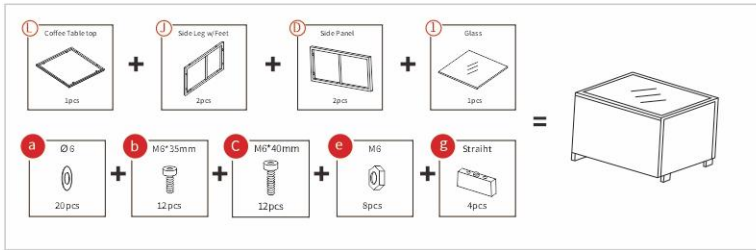

TOOLS REQUIRED

Allen Key

Spanner

Ratchet wrench

Patio Furniture Set
400LBS
CAPACITY

UP TO 90 MIN.
ASSEMBLY

HARDWARE

a Ø6 158pcs	b M6*35mm 26pcs	c M6*40mm 52pcs	d M6*50mm 42pcs	e M6 90pcs	f Corner 13pcs	g Straight 11pcs	h Clamp 8pcs
------------------------------	----------------------------------	----------------------------------	----------------------------------	-----------------------------	---------------------------------	-----------------------------------	-------------------------------

PARTS

A Armrest 1pc	P Armrest 1pc	C Seat Panel 1pc	D Side Panel 7pcs	E Armrest 1pc
F Backrest 1pc	Q Seat Panel 1pc	I Seat Panel 2pcs	K Backrest 1pc	G Seat Panel 1pc
B Backrest 1pc	H Backrest 2pcs	R Pillow 6pcs	S Cushion 5pcs	
L Glass 1pc	L Coffee Table top 1pc	J Side Leg w/ Foot 2pcs	D Side Panel 2pcs	

Finished drawing

Finished drawing

Coffee Table

Step 1

Step 2

Step 3

Step 4

Center Seat Sofa X2