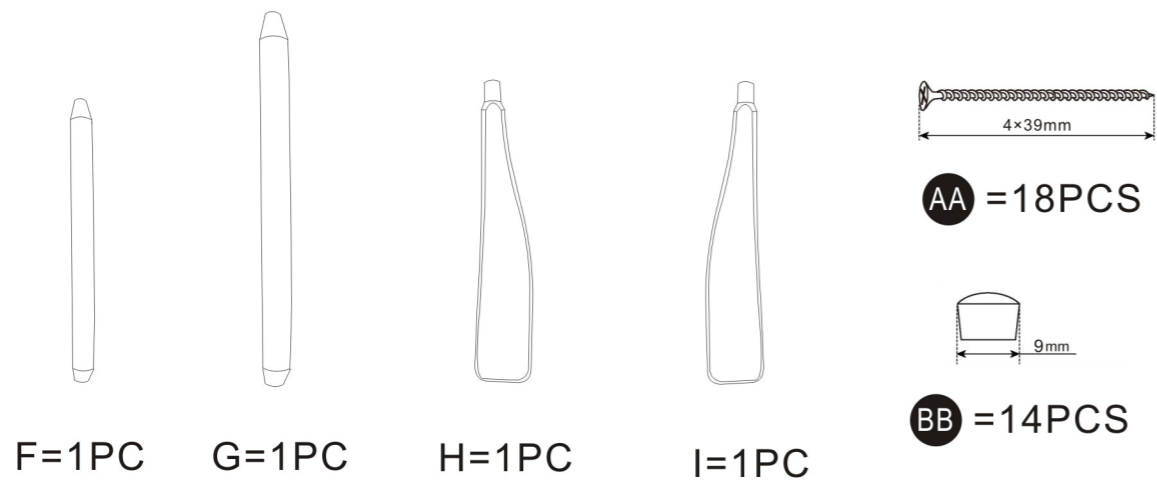

**CAUTION-PLEASE READ**

1. This chair is NOT RECOMMENDED FOR WEIGHT OF MORE THAN 80LBS.
2. Care should be taken to avoid tipping while seated.
3. This chair is designed for use on level ground only. Do not use on unlevel ground.
4. To avoid harm or injury - do not sit on arms.
5. PRODUCT IS FOR RESIDENTIAL USE ONLY-NOT MEANT FOR COMMERCIAL USE.

PACKAGE CONTENTS CONTENIDO DEL PAQUETE. CONTENU DE L'EMBALLAGE. CONTENIDO DEL PAQUETE

child's rocking chair  
 Assembly Instruction  
 No.1-658, Tongsheng Road, Development Area,  
 Nantong, Jiangsu, CN  
 Customer Service: cs@bz-associates.com  
 Monday - Saturday: 8:00 AM - 5:00PM  
 Sunday: Rest