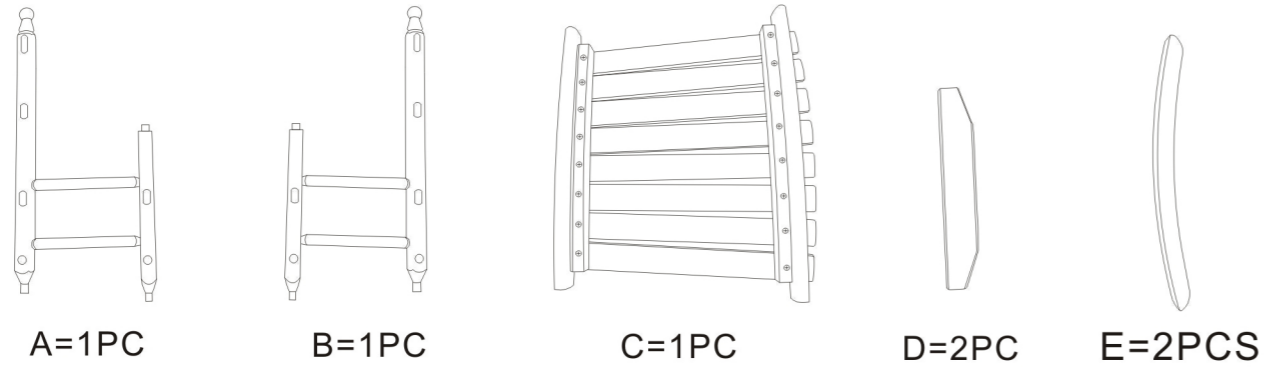

**CAUTION-PLEASE READ**

1. This chair is NOT RECOMMENDED FOR WEIGHT OF MORE THAN 80LBS.
2. Care should be taken to avoid tipping while seated.
3. This chair is designed for use on level ground only. Do not use on unlevel ground.
4. To avoid harm or injury - do not sit on arms.
5. PRODUCT IS FOR RESIDENTIAL USE ONLY-NOT MEANT FOR COMMERCIAL USE.

PACKAGE CONTENTS CONTENIDO DEL PAQUETE. CONTENU DE L'EMBALLAGE. CONTENIDO DEL PAQUETE

child's rocking chair  
 Assembly Instruction  
 No.1-658, Tongsheng Road, Development Area,  
 Nantong, Jiangsu, CN  
 Customer Service: cs@bz-associates.com  
 Monday - Saturday: 8:00 AM - 5:00PM  
 Sunday: Rest