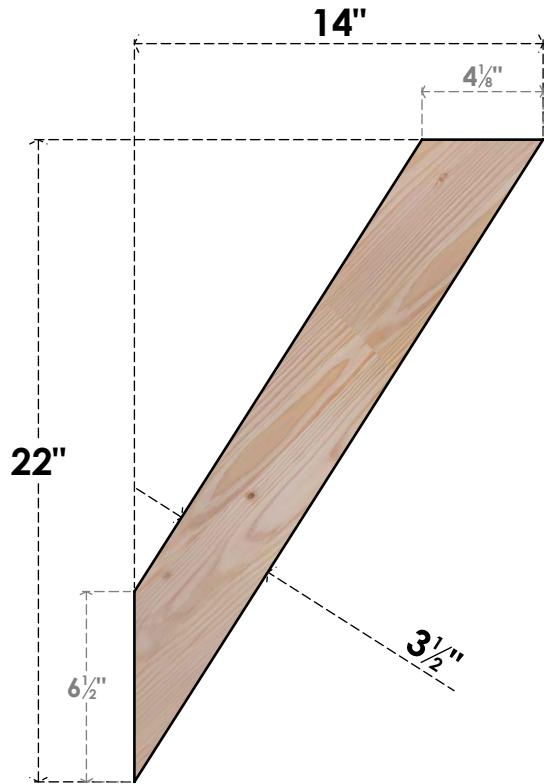

BRC04X14X22TRA00SDF

3 1/2"W X 14"D X 22"H TRADITIONAL SMOOTH BRACE, DOUGLAS FIR

SIDE

FRONT

EKENA MILLWORK
 2300 WEST MAIN ST.
 CLARKSVILLE, TX 75426
 TOLL FREE: 866-607-0453
 WWW.EKENAMILLWORK.COM

NOTES

1. INSTALLATION TO BE COMPLETED IN ACCORDANCE WITH MANUFACTURER'S SPECIFICATIONS.
2. DRAWING MAY NOT BE TO SCALE
3. THIS DRAWING IS INTENDED FOR DESIGN AND PLANNING PURPOSES ONLY.
4. ALL INFORMATION CONTAINED HEREIN WAS CURRENT AT THE TIME OF DEVELOPMENT BUT MUST BE REVIEWED AND APPROVED BY THE PRODUCT MANUFACTURER TO BE CONSIDERED ACCURATE.
5. PRODUCTS ARE NOT KILN DRIED. THIS ITEM IS UNIQUE AND WILL CONTAIN THE NATURAL VARIATIONS THAT THE WOOD SPECIES OFFERS. THIS MAY RESULT IN VARIATIONS UP TO 1/4"