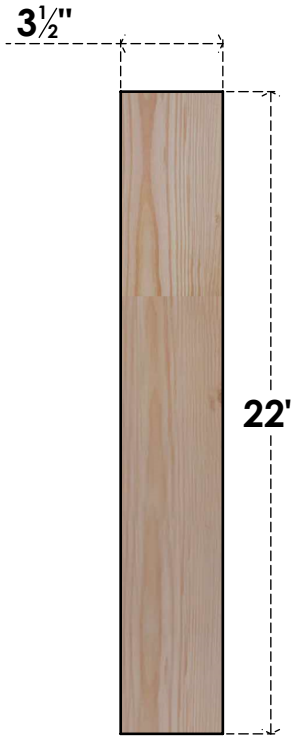

BRC04X14X22TRA00SDF

3 1/2"W X 14"D X 22"H TRADITIONAL SMOOTH BRACE, DOUGLAS FIR

SIDE

FRONT

EKENA MILLWORK
 2300 WEST MAIN ST.
 CLARKSVILLE, TX 75426
 TOLL FREE: 866-607-0453
 WWW.EKENAMILLWORK.COM

NOTES

1. INSTALLATION TO BE COMPLETED IN ACCORDANCE WITH MANUFACTURER'S SPECIFICATIONS.
2. DRAWING MAY NOT BE TO SCALE
3. THIS DRAWING IS INTENDED FOR DESIGN AND PLANNING PURPOSES ONLY.
4. ALL INFORMATION CONTAINED HEREIN WAS CURRENT AT THE TIME OF DEVELOPMENT BUT MUST BE REVIEWED AND APPROVED BY THE PRODUCT MANUFACTURER TO BE CONSIDERED ACCURATE.
5. PRODUCTS ARE NOT KILN DRIED. THIS ITEM IS UNIQUE AND WILL CONTAIN THE NATURAL VARIATIONS THAT THE WOOD SPECIES OFFERS. THIS MAY RESULT IN VARIATIONS UP TO 1/4"