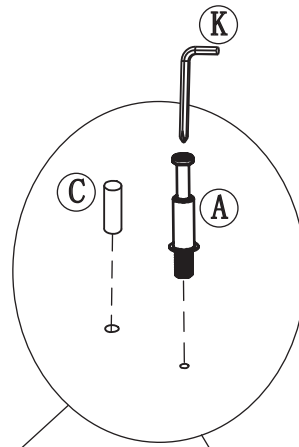

# W5278P458477 Hardware

Label	Picture	Description	QTY
(A)		Cam Bolt (Ø6*35mm)	49+5
(B)		Cam Nut (Ø15*9mm)	49+5
(C)		Dowel (Ø8*20mm)	12+1
(D)		Angle Iron (30*48*48mm)	2
(E)		Hinge	2
(F)		Slide Rail (275*38mm)	6
(G)		Screw (Ø3.5*12mm)	26+3
(H)		Screw (Ø3.5*16mm)	38+4
(I)		Screw (Ø3.5*25mm)	12+1
(J)		Shelf pin	4
(K)		L-type Hexagon Wrench	1
(L)		Angle Iron	1

### Step 3

 (B) x4  
 (K) x1

### Step 4

 (F-1) x2  
 (G) x6  
 (K) x1

### Step 5

- (A) x4
- (B) x4
- (C) x3
- (K) x1