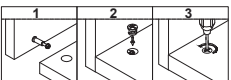

Step 23

B x4
 K x1

Step 24

B x4
 K x1