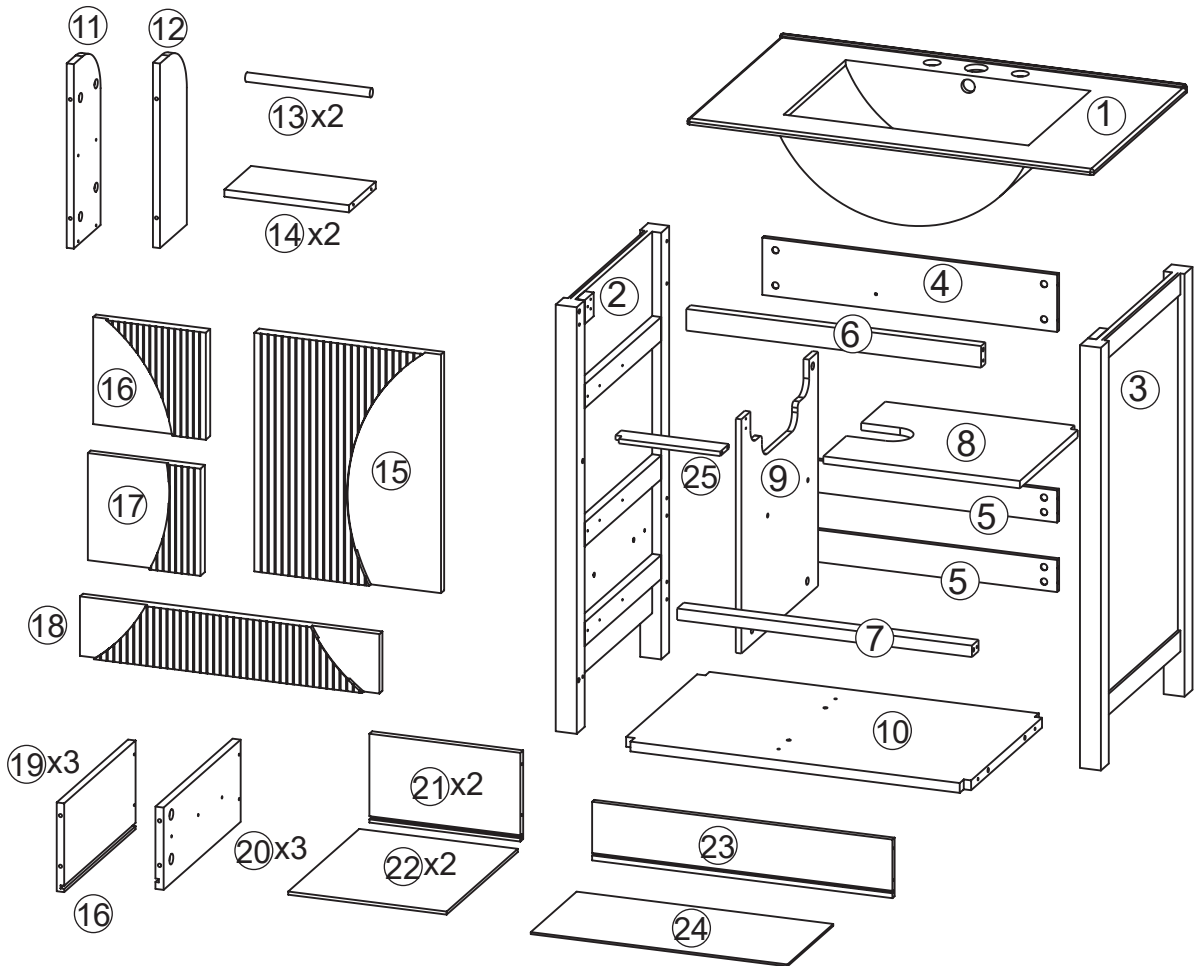

Assembly Preparation

Before
Beginning
Assembly:

- Read instructions, cover to cover-
- Have 2 adults on hand for assembly-
- Do not assemble on flooring or carpet-
- Assemble on a clean non-marring surface (packing foam)-
- Save all packaging until finished-