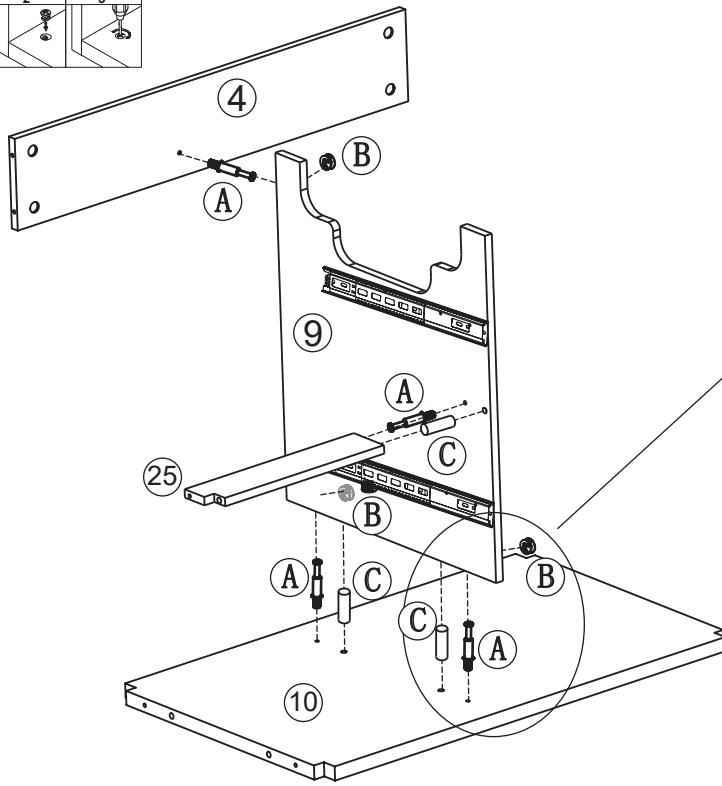

Step 5

- (A) x4
- (B) x4
- (C) x3
- (K) x1