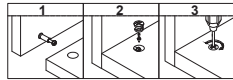

Step 21

(A) x12
 (K) x1

Step 22

(B) x4
 (K) x1