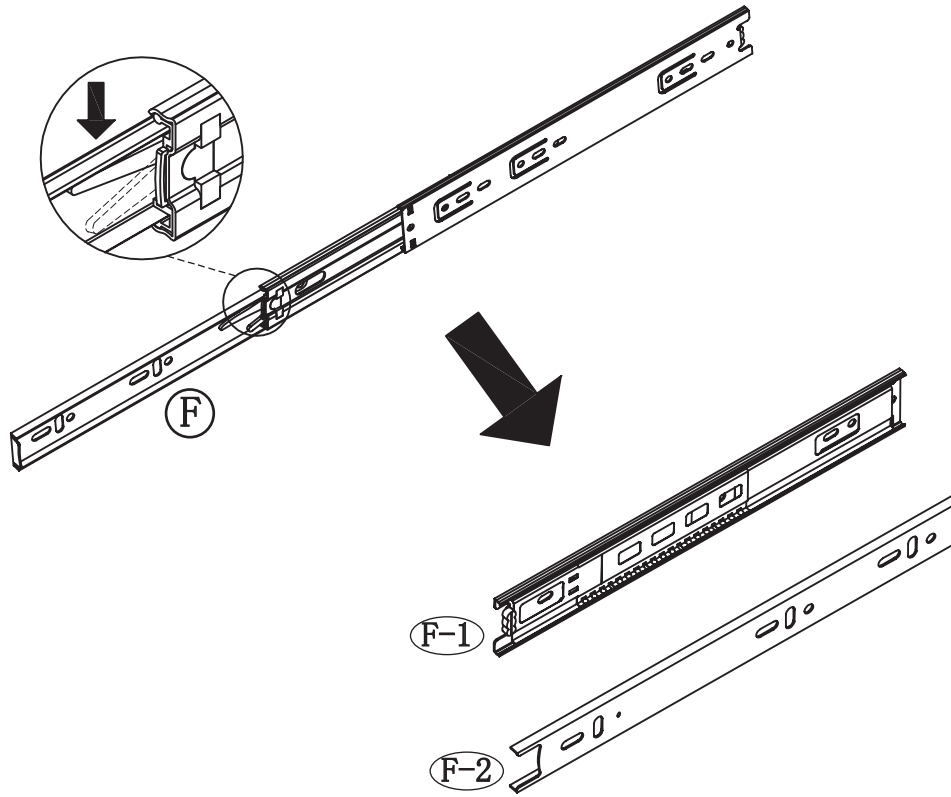

Step 1

(F) x6

Step 2