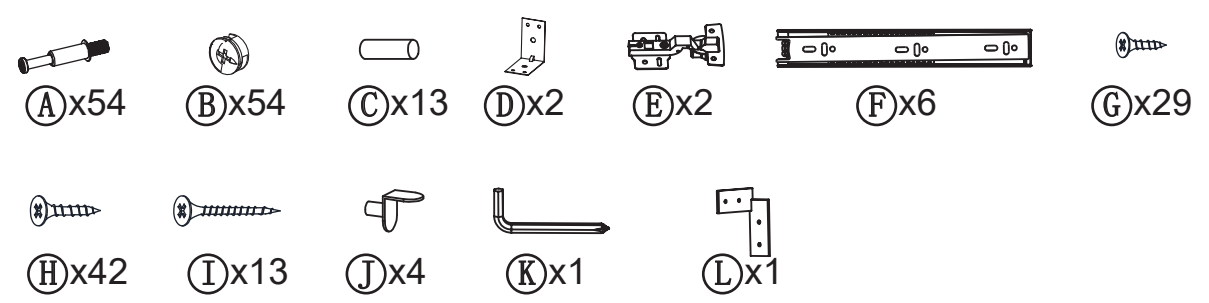

Assembly Preparation

Before
Beginning
Assembly:

- Read instructions, cover to cover-
- Have 2 adults on hand for assembly-
- Do not assemble on flooring or carpet-
- Assemble on a clean non-marring surface (packing foam)-
- Save all packaging until finished-