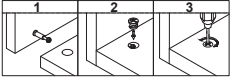

Step 3

(B) x4
 (K) x1

Step 4

(F-1) x2
 (G) x6
 (K) x1