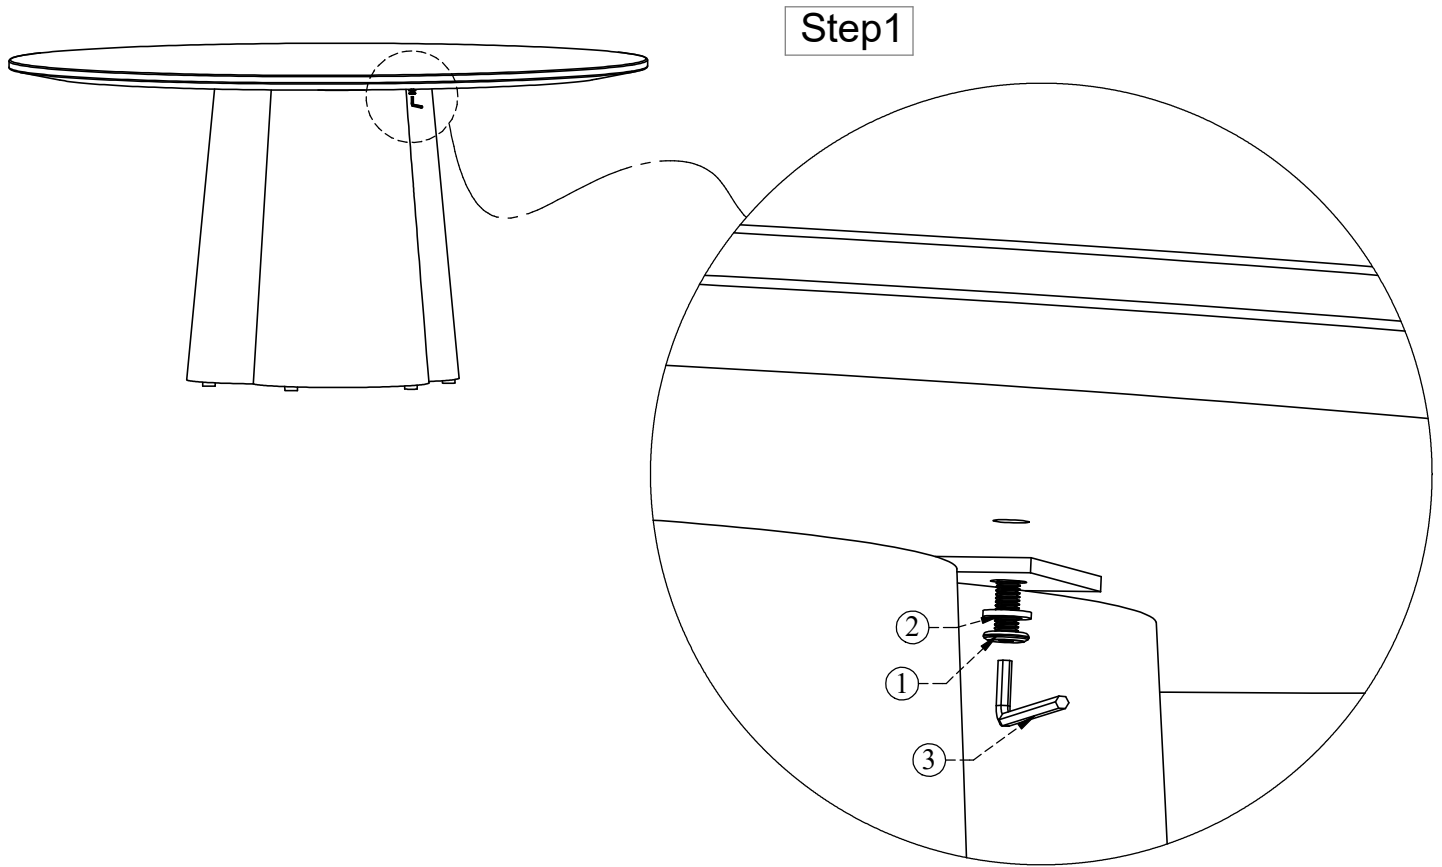

ASSEMBLY INSTRUCTION FOR

MODEL:226192 - GRANADA DINING TABLE

Hardware List			
1		Hexagon Bolt M8x20	3 Pcs
2		Washer M8	3 Pcs
3		Allen key	1 Pc

Put the base stand on the ground

Put the top on the base
and assemble