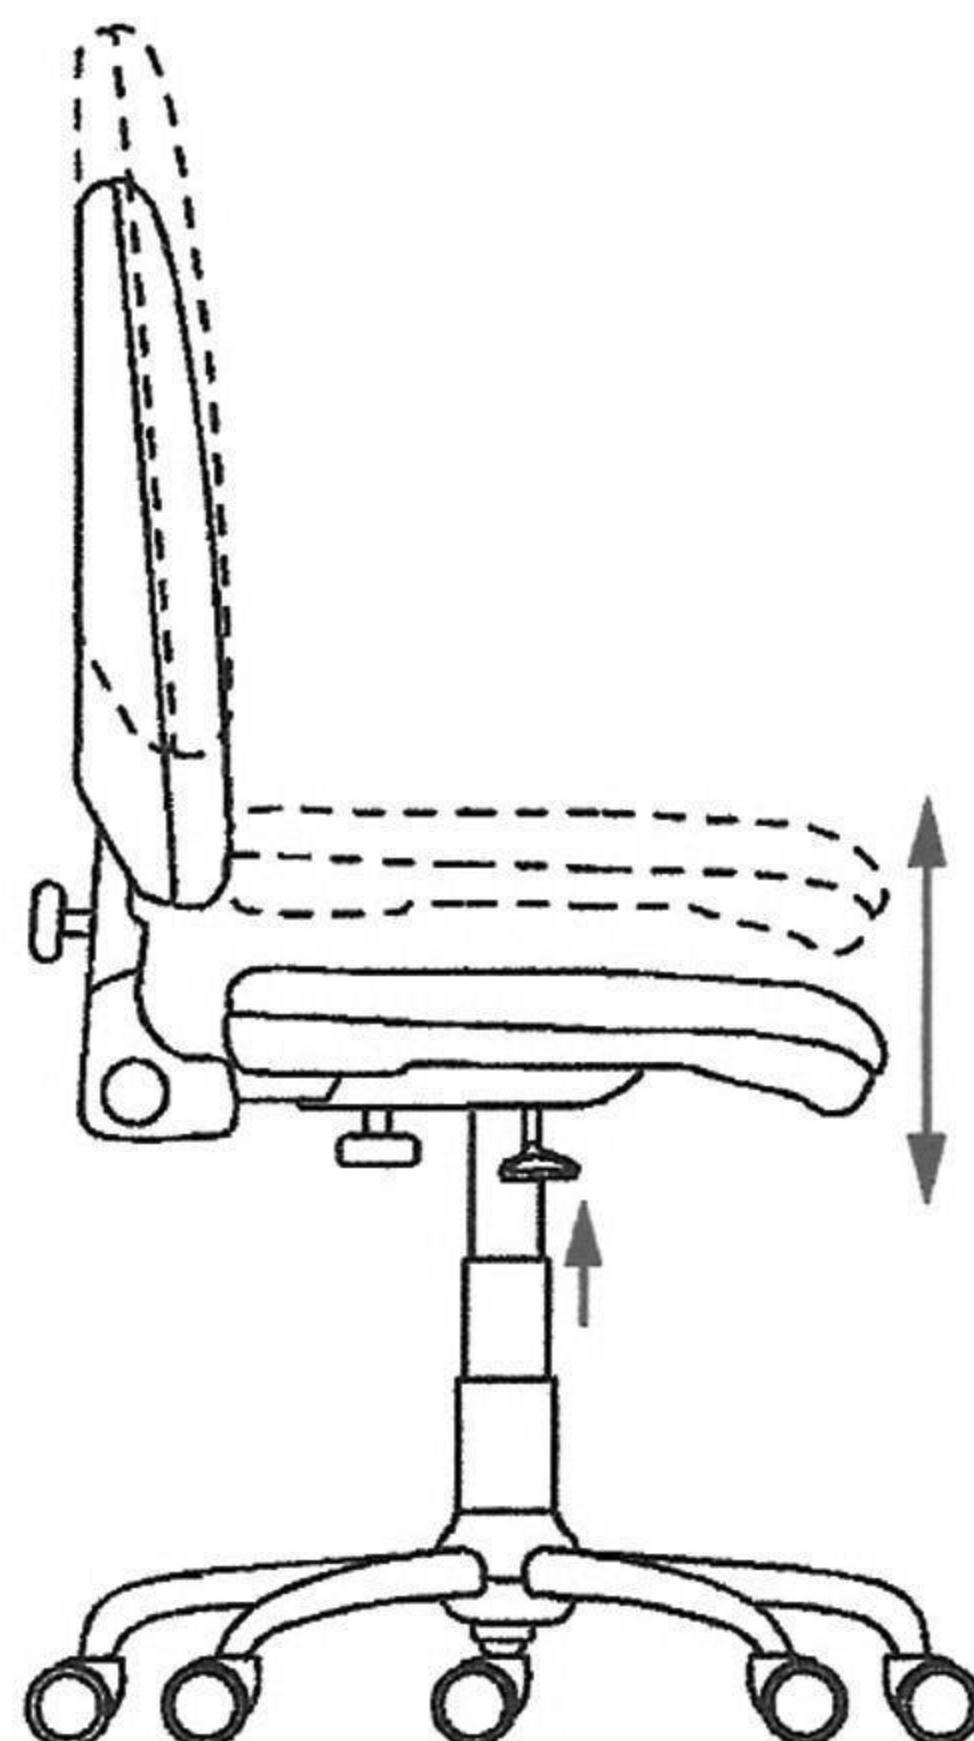

HIGH / METRO HIGH PC

A	x1	B	x1	C	x1	D	x1	E	x1	F	x1
G	x5	H	x1	N	x2	O	x1	Q	x1	R	x1
		This part is attached to the bottom of 'E'		To ensure chair is 'tamper resistant' use the second 'N' bold in place of the 'O' hand wheel							

Please do not throw away the packaging until you are completely satisfied with the chair.
All returns must be made in original packaging.

HIGH / METRO HIGH PC

Altezza schienale
Höhenverstellung der Rücken
Règlage hauteur du dossier
Height adjustment of the back

Inclinazione schienale
Neigung der Rücken
Inclination du dossier
Reclining of the back

Altezza seduta
Höhenverstellung dem Sitz
Règlage hauteur du siège
Height adjustment of the seat

Regolazione schienale
Rücken vor und zurück
Règlage du dossier d'avant en arrière
Back and forth adjustment of the back