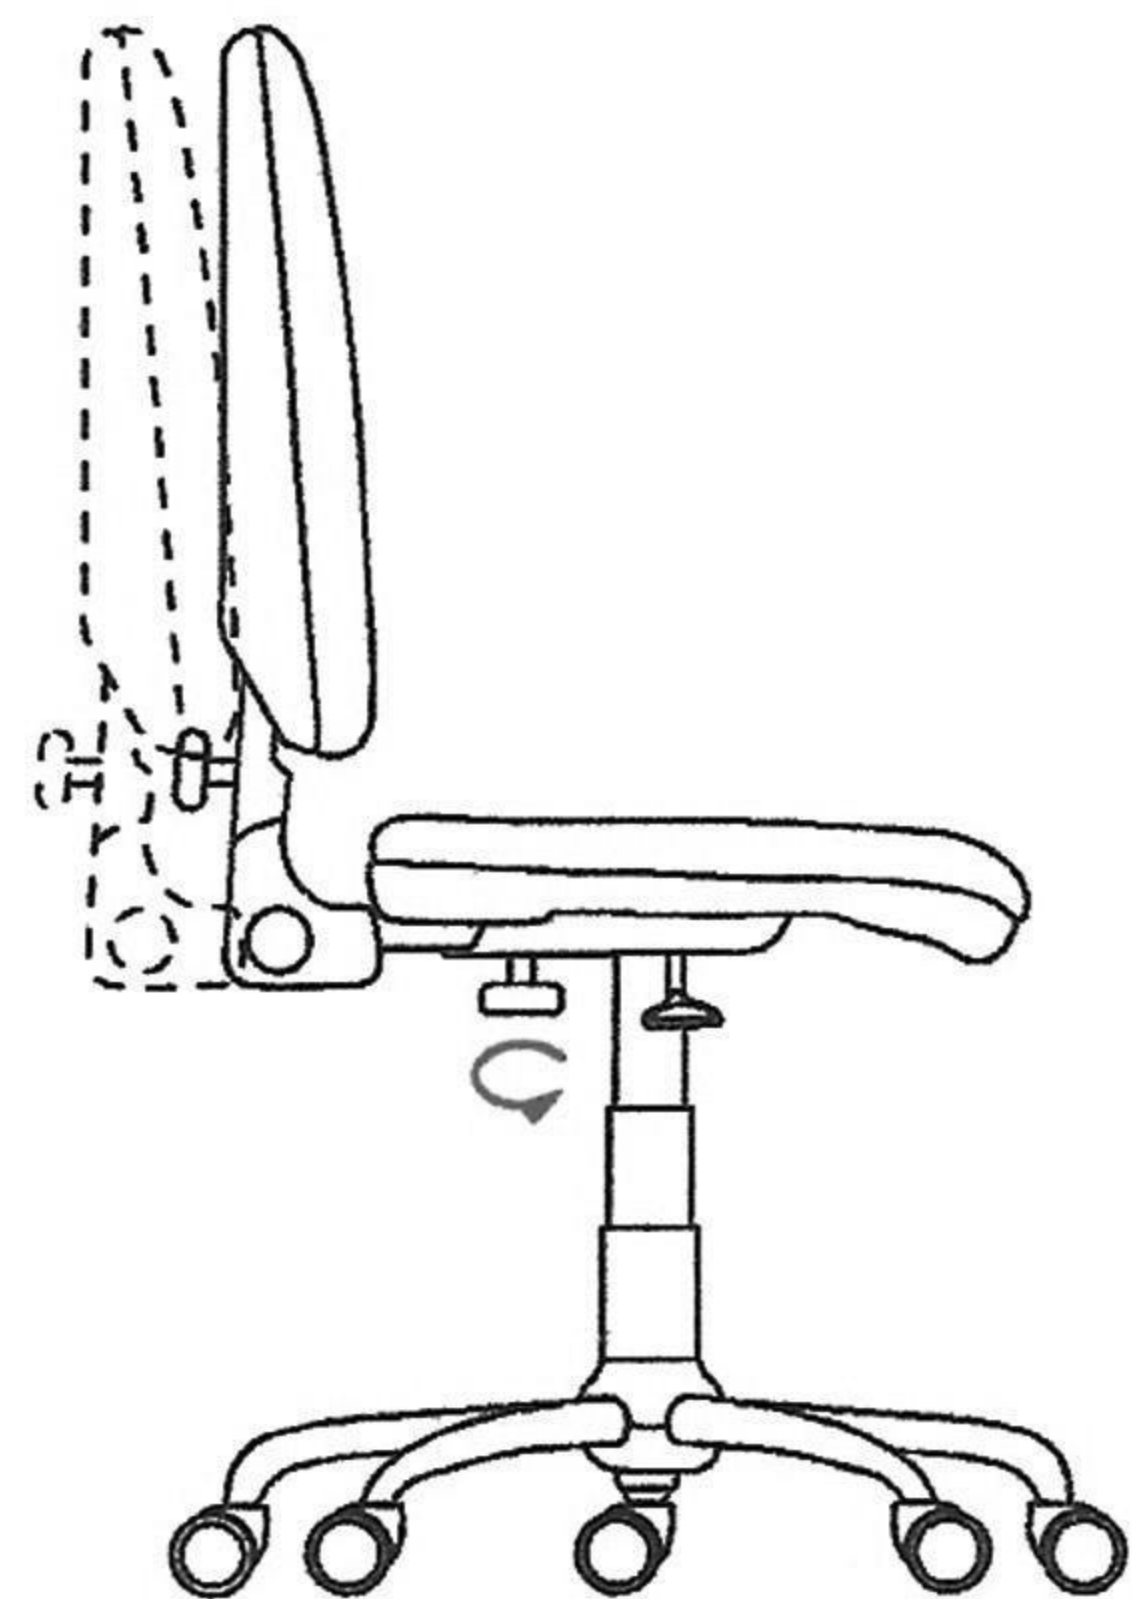

Regolazione schienale
Rücken vor und zurück
Règlage du dossier d'avant en arrière
Back and forth adjustment of the back