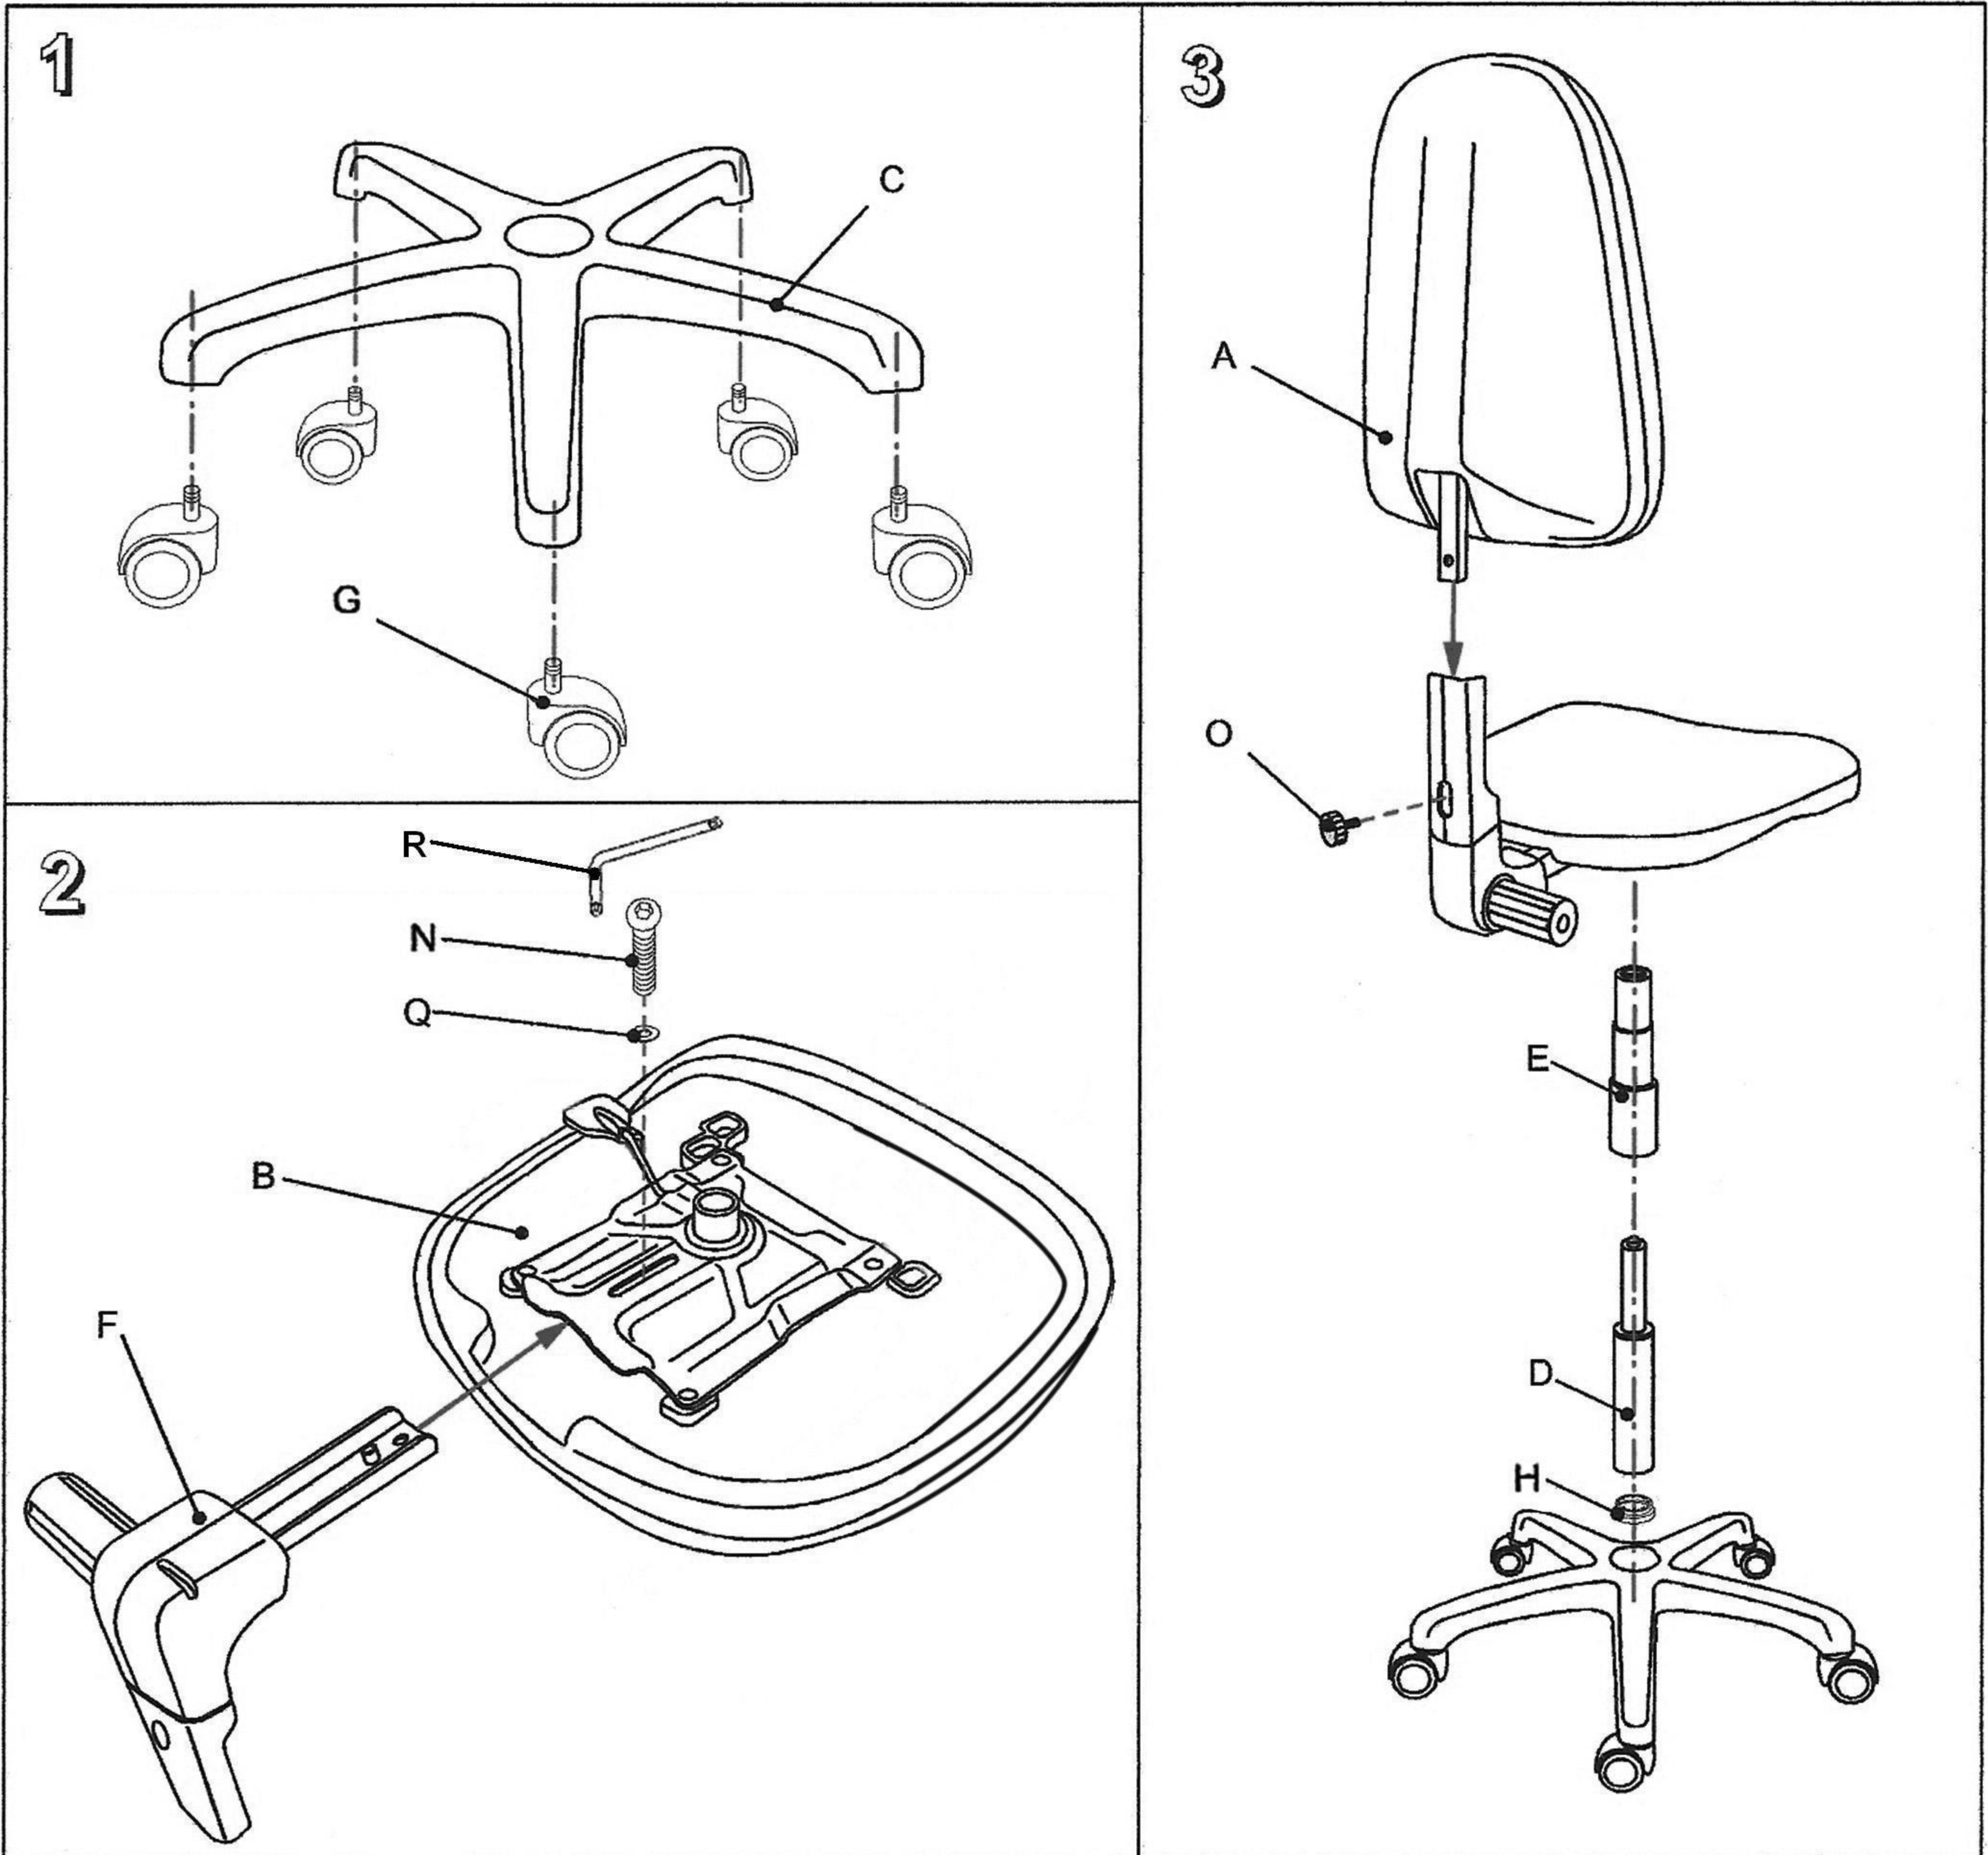

HIGH / METRO HIGH PC

A	x1	B	x1	C	x1	D	x1	E	x1	F	x1
G	x5	H	x1	N	x2	O	x1	Q	x1	R	x1
		This part is attached to the bottom of 'E'		To ensure chair is 'tamper resistant' use the second 'N' bold in place of the 'O' hand wheel							

Please do not throw away the packaging until you are completely satisfied with the chair.
All returns must be made in original packaging.

HIGH / METRO HIGH PC

Altezza schienale
Höhenverstellung der Rücken
Règlage hauteur du dossier
Height adjustment of the back

Inclinazione schienale
Neigung der Rücken
Inclination du dossier
Reclining of the back

Altezza seduta
Höhenverstellung dem Sitz
Règlage hauteur du siège
Height adjustment of the seat

Regolazione schienale
Rücken vor und zurück
Règlage du dossier d'avant en arrière
Back and forth adjustment of the back