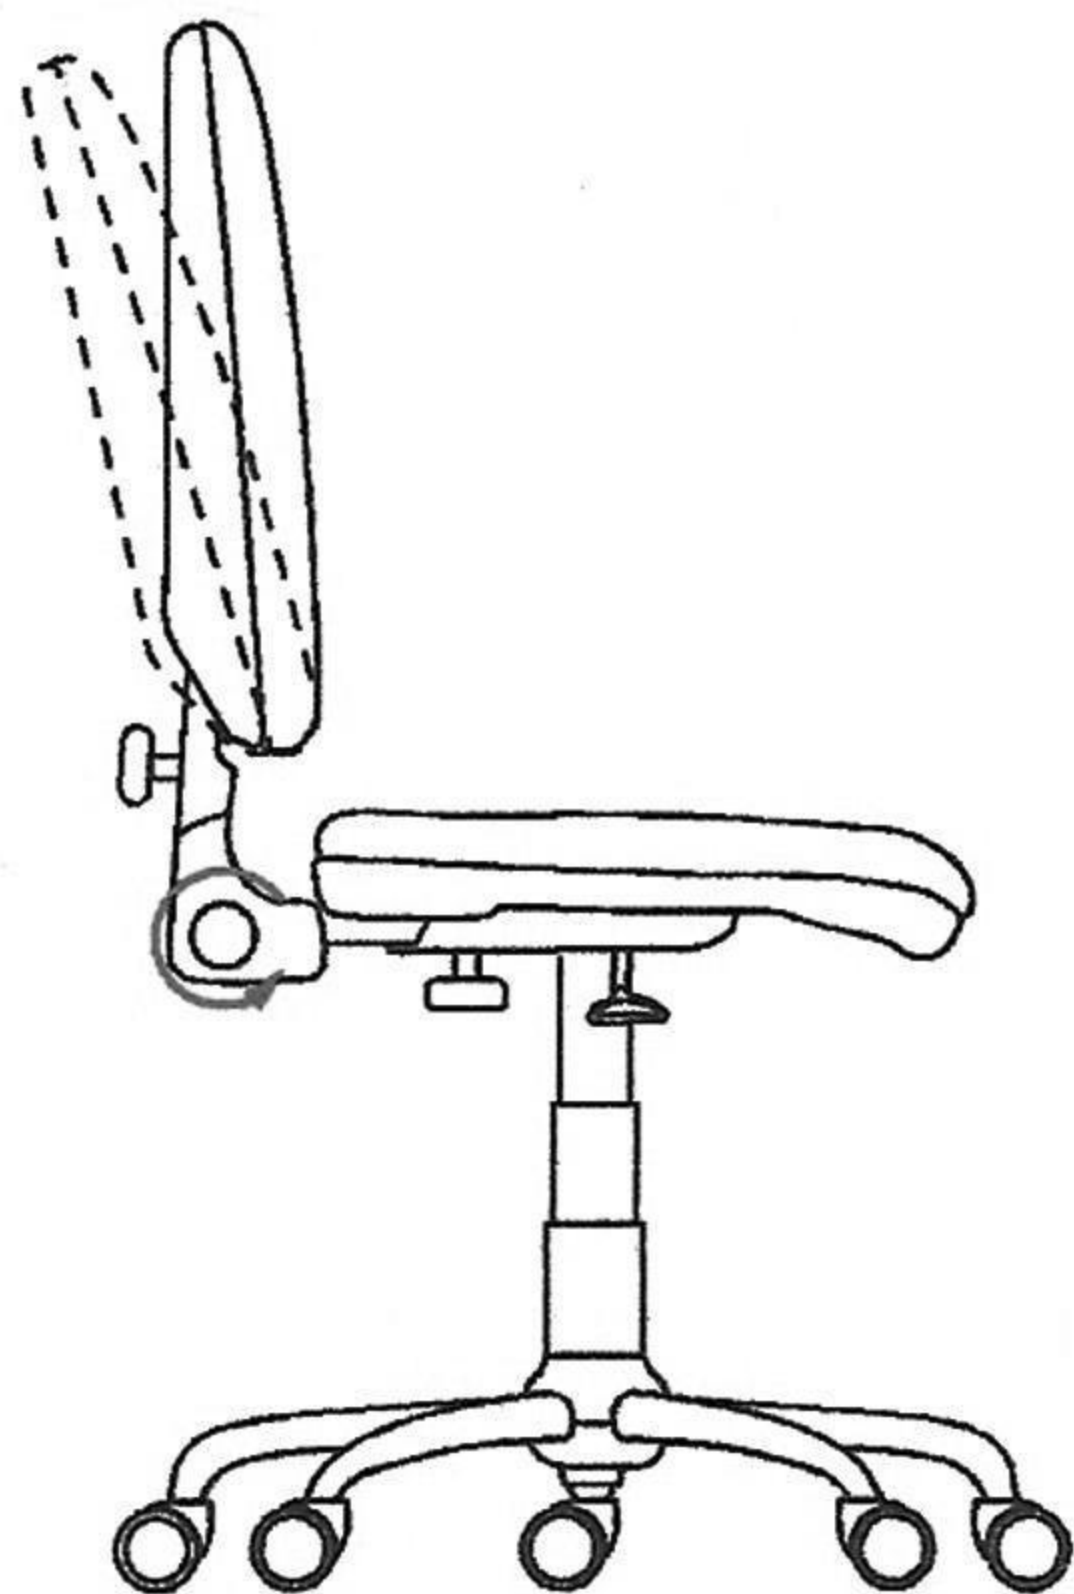

HIGH / METRO HIGH PC

A	x1	B	x1	C	x1	D	x1	E	x1	F	x1
G	x5	H	x1	N	x2	O	x1	Q	x1	R	x1
		This part is attached to the bottom of 'E'		To ensure chair is 'tamper resistant' use the second 'N' bold in place of the 'O' hand wheel							

Please do not throw away the packaging until you are completely satisfied with the chair.
All returns must be made in original packaging.

HIGH / METRO HIGH PC

Altezza schienale
Höhenverstellung der Rücken
Règlage hauteur du dossier
Height adjustment of the back