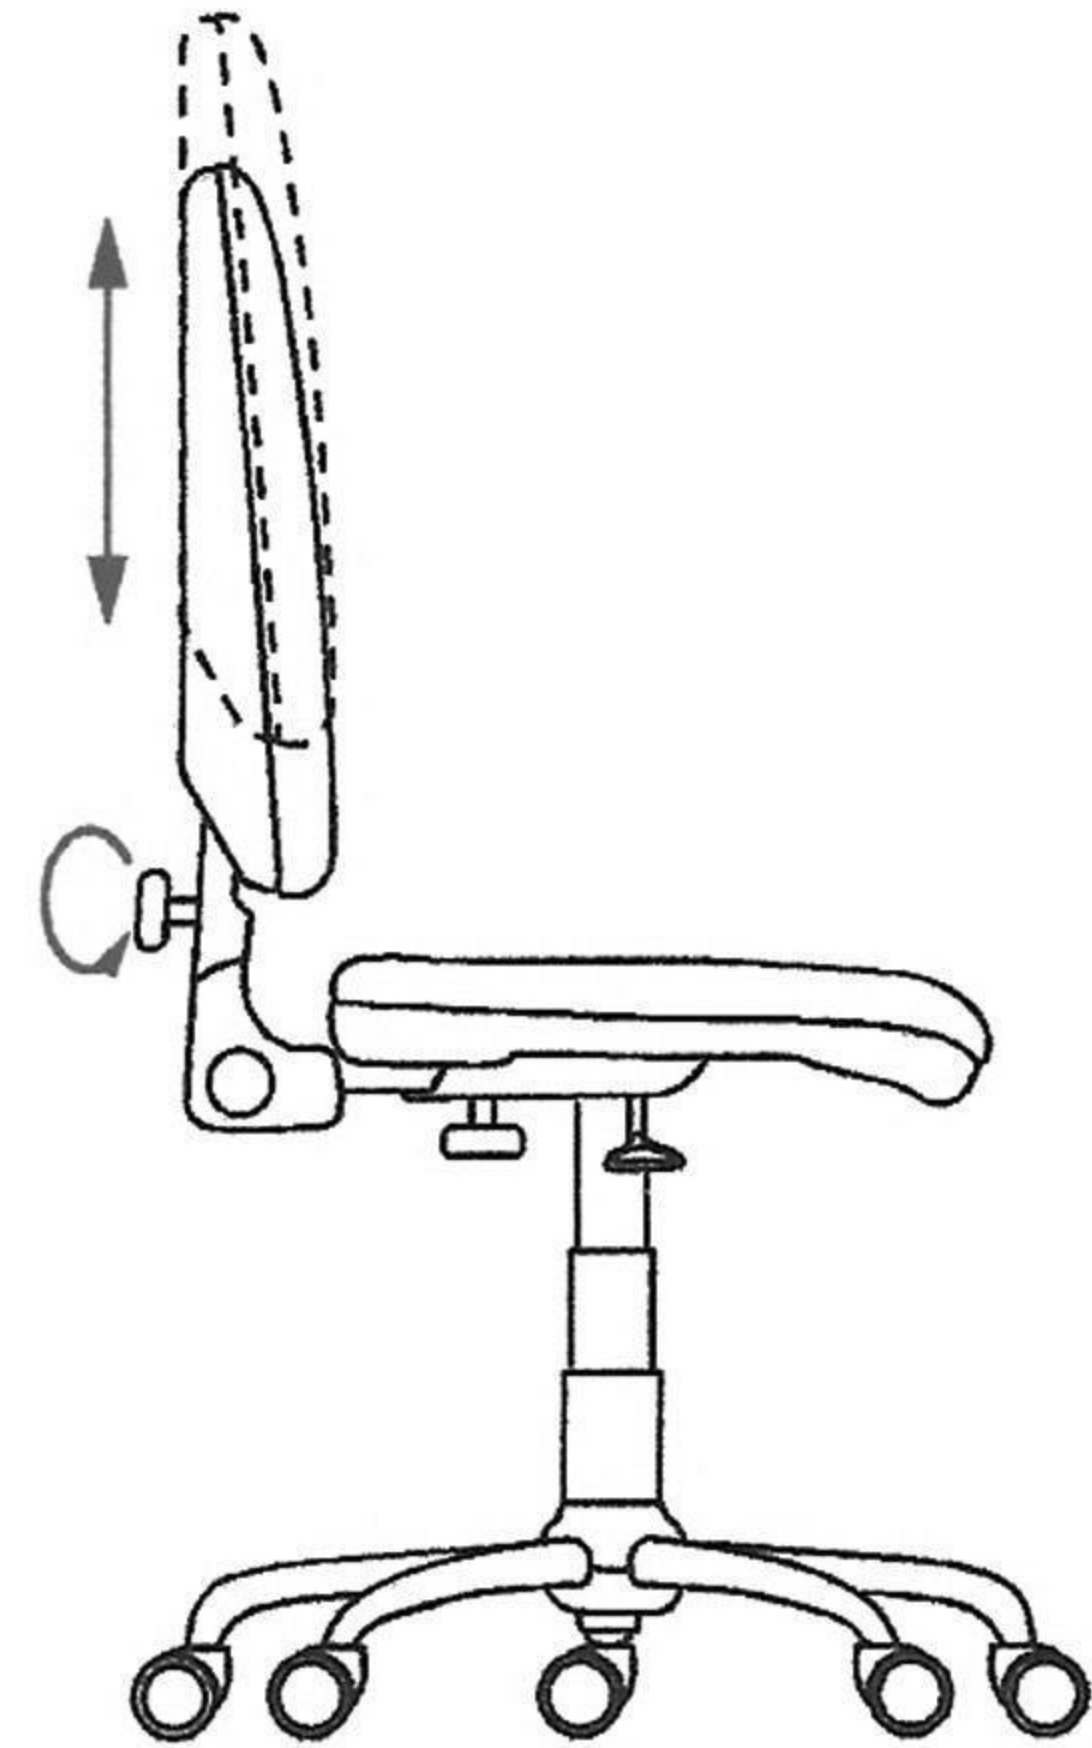

HIGH / METRO HIGH PC

A	x1	B	x1	C	x1	D	x1	E	x1	F	x1
G	x5	H	x1	N	x2	O	x1	Q	x1	R	x1
		This part is attached to the bottom of 'E'		To ensure chair is 'tamper resistant' use the second 'N' bold in place of the 'O' hand wheel							

Please do not throw away the packaging until you are completely satisfied with the chair.
All returns must be made in original packaging.

HIGH / METRO HIGH PC

Altezza schienale
Höhenverstellung der Rücken
Règlage hauteur du dossier
Height adjustment of the back