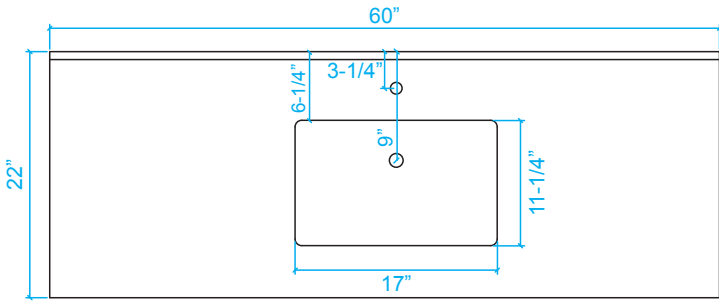

WYNDHAM COLLECTION

TOP VIEW OF VANITY CABINET

**Note: Due to high probability of breakage, the backsplash comes in two pieces, cut from same piece. All measurements are $\pm 1/4$ ".*

WC-1414-60 Single Vanity