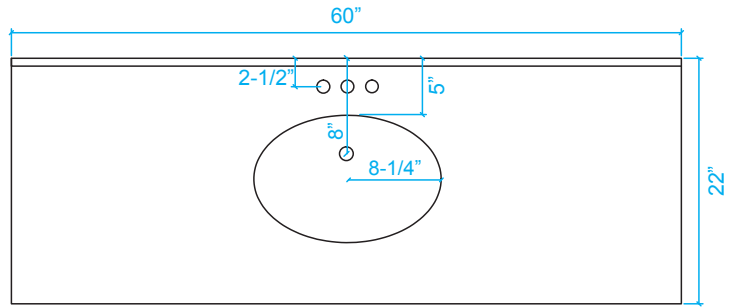

WYNDHAM COLLECTION

TOP VIEW OF VANITY CABINET

**Note: Due to high probability of breakage, the backsplash comes in two pieces, cut from same piece. All measurements are $\pm 1/4$ ".*

WC-1414-60 Single Vanity