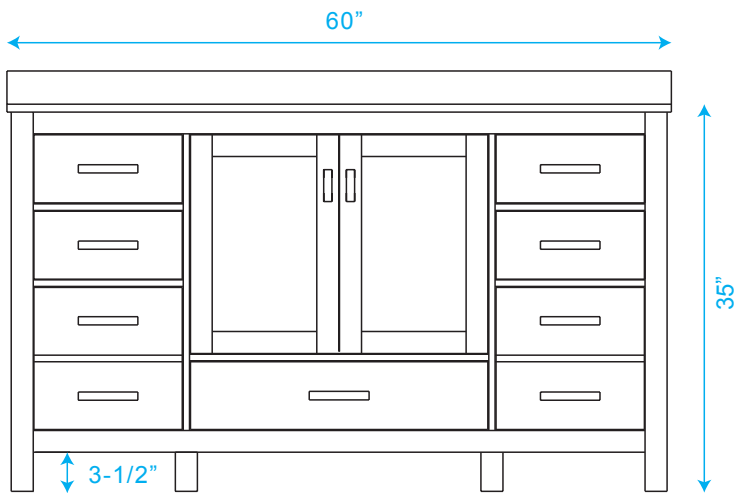

WYNDHAM COLLECTION

TOP VIEW OF VANITY CABINET

**Note: Due to high probability of breakage, the backsplash comes in two pieces, cut from same piece. All measurements are $\pm 1/4$ ".*

WC-1414-60 Single Vanity