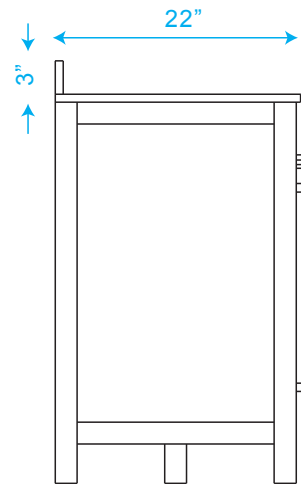

WYNDHAM COLLECTION

TOP VIEW OF VANITY CABINET

**Note: Due to high probability of breakage, the backsplash comes in two pieces, cut from same piece. All measurements are $\pm 1/4$ ".*

WC-1414-60 Single Vanity