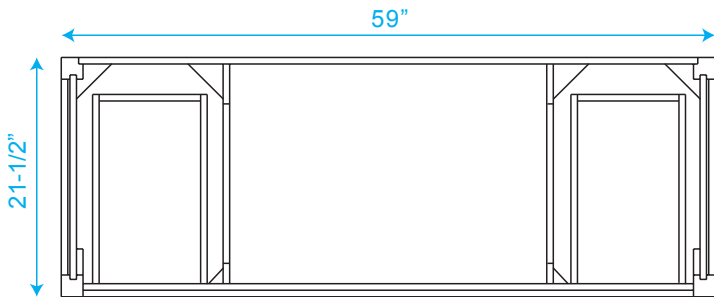

WYNDHAM COLLECTION

TOP VIEW OF VANITY CABINET

**Note: Due to high probability of breakage, the backsplash comes in two pieces, cut from same piece. All measurements are $\pm 1/4$ ".*

WC-1414-60 Single Vanity