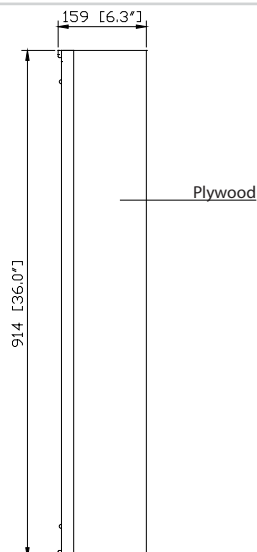

## Nominal Dimension

- 28W x 6.3D x 36H (inches)

## Product Diagrams

Front

Back

Side

Top