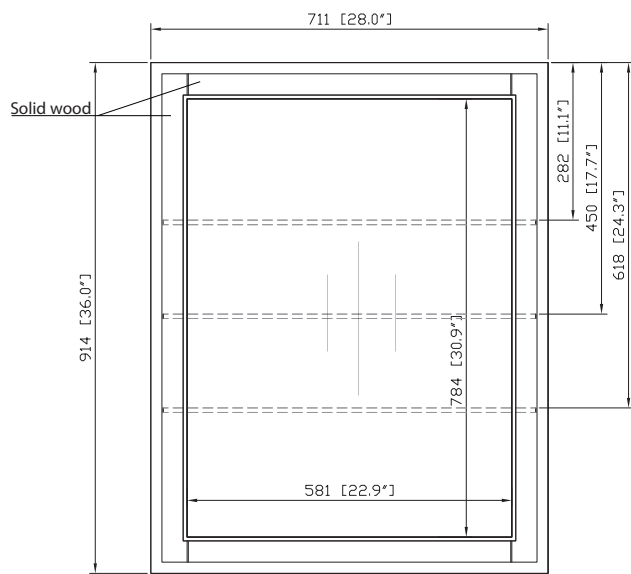

## Features

- Durable poplar wood frame
- Beveled-edge mirror
- 1 soft-close door
- 3 glass shelves inside
- Mirror backing inside cabinet
- Mirror cabinet hangs vertically
- Wall cleat for easy hanging and leveling

## Nominal Dimension

- 28W x 6.3D x 36H (inches)

## Product Diagrams

Front

Back

Side

Top