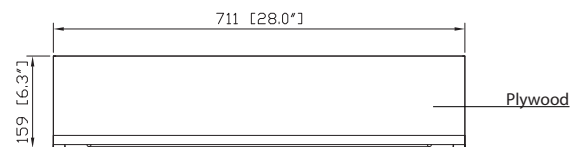

## Nominal Dimension

- 28W x 6.3D x 36H (inches)

## Product Diagrams

Front

Back

Side

Top