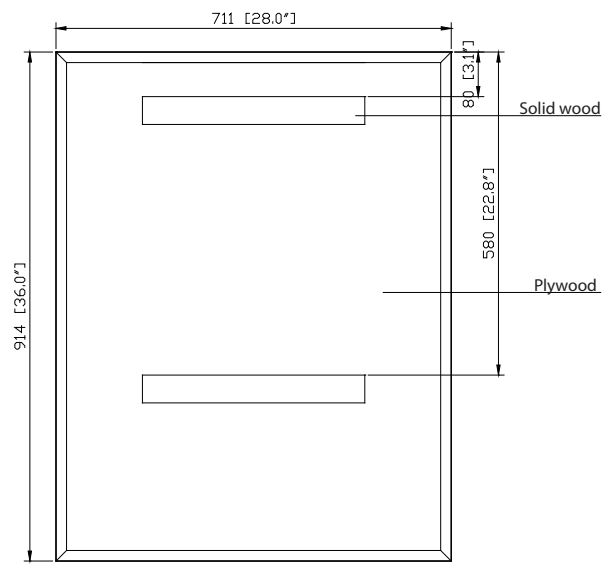

## Features

- Durable poplar wood frame
- Beveled-edge mirror
- 1 soft-close door
- 3 glass shelves inside
- Mirror backing inside cabinet
- Mirror cabinet hangs vertically
- Wall cleat for easy hanging and leveling

## Nominal Dimension

- 28W x 6.3D x 36H (inches)

## Product Diagrams

Front

Back

Side

Top