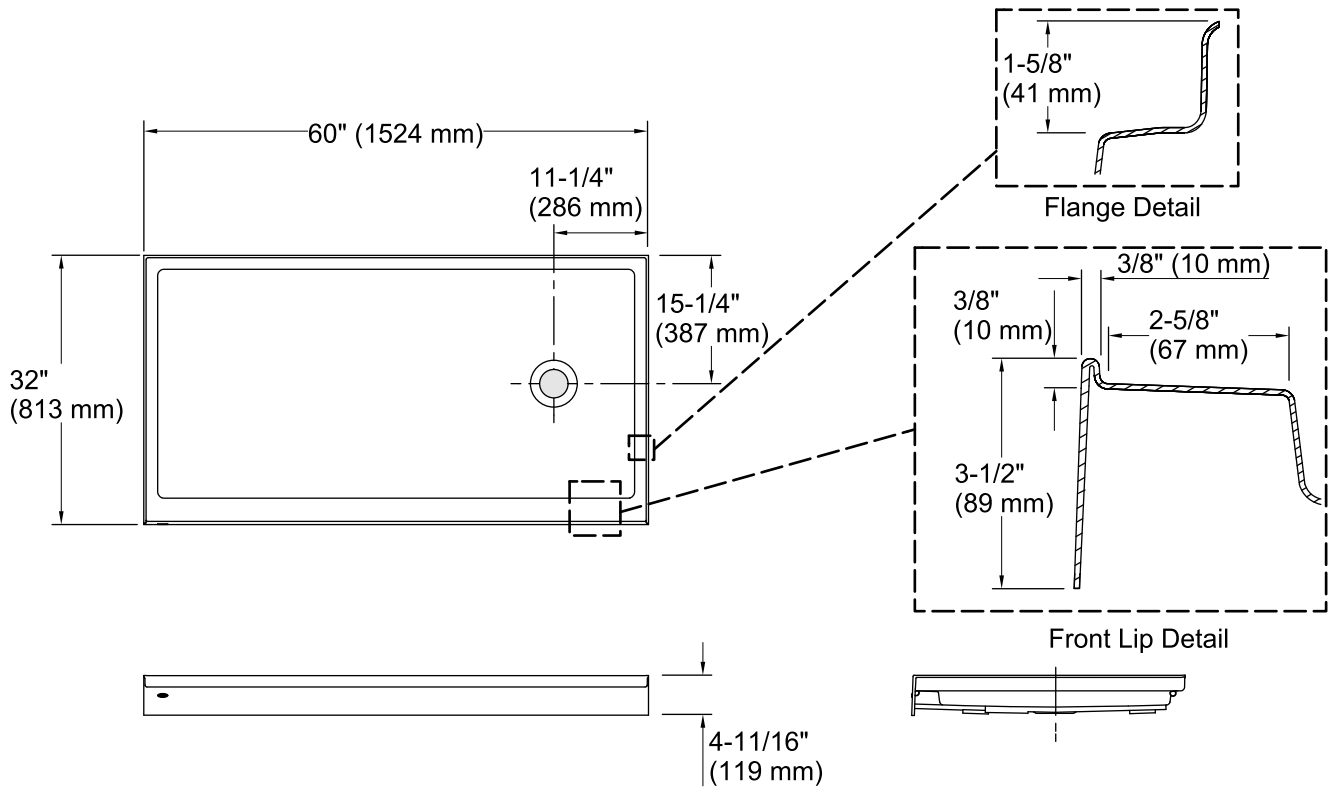

## Features

- Low-threshold design for easy entry and exit.
- Molded-in textured floor.
- Water containment bead incorporated into the threshold design provides an optimum barrier, eliminating water escaping from the shower space.
- Single threshold for alcove installation.
- Durable acrylic construction.
- Right-hand drain.
- Coordinates with Choreograph shower walls and other Kohler collections.

## Technical Information

All product dimensions are nominal.

Installation: Three-wall alcove  
 Drain location: Right  
 Weight: 62 lbs (28.1 kg)

## Notes

Measure your actual product for rough-in details. Install this product according to the installation instructions. Subfloor must be within 1/2" (13 mm) of level. This receptor has a front lip. This should be taken into account when installing a shower door.