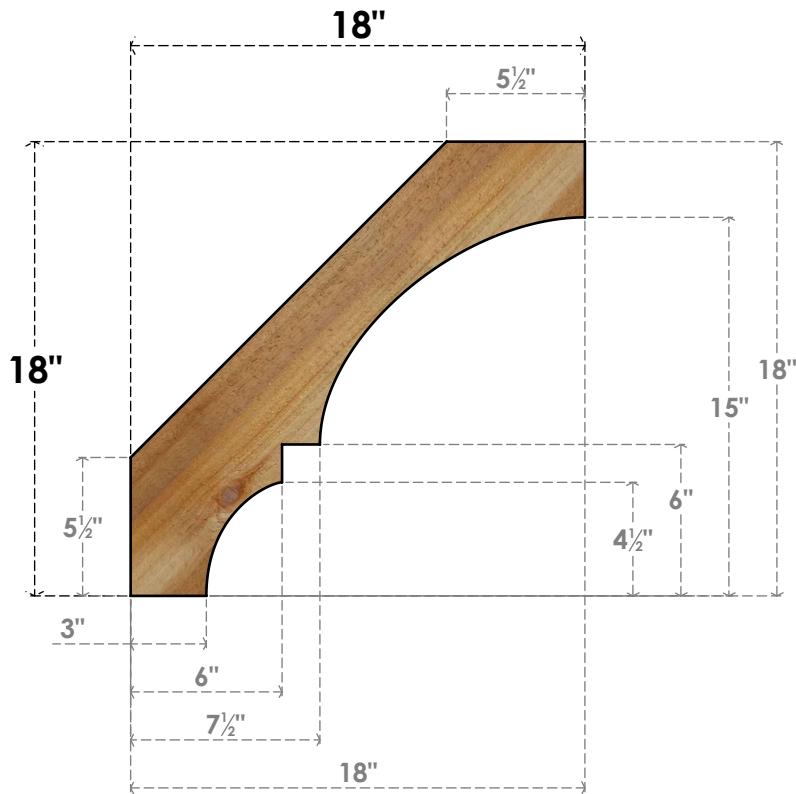

BRC06X18X18BOA00RWR

6"W X 18"D X 18"H BALBOA ROUGH SAWN BRACE, WESTERN RED CEDAR

SIDE

FRONT

EKENA MILLWORK
 2300 WEST MAIN ST.
 CLARKSVILLE, TX 75426
 TOLL FREE: 866-607-0453
 WWW.EKENAMILLWORK.COM

NOTES

1. INSTALLATION TO BE COMPLETED IN ACCORDANCE WITH MANUFACTURER'S SPECIFICATIONS.
2. DRAWING MAY NOT BE TO SCALE
3. THIS DRAWING IS INTENDED FOR DESIGN AND PLANNING PURPOSES ONLY.
4. ALL INFORMATION CONTAINED HEREIN WAS CURRENT AT THE TIME OF DEVELOPMENT BUT MUST BE REVIEWED AND APPROVED BY THE PRODUCT MANUFACTURER TO BE CONSIDERED ACCURATE.
5. PRODUCTS ARE NOT KILN DRIED. THIS ITEM IS UNIQUE AND WILL CONTAIN THE NATURAL VARIATIONS THAT THE WOOD SPECIES OFFERS. THIS MAY RESULT IN VARIATIONS UP TO 1/4"