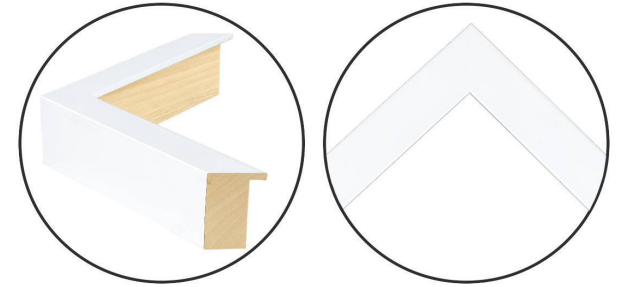

WENDOVER ART GROUP

ITEM NUMBER : **WMS0308**

TITLE : **Washed Layers 4**

OUTWARD DIMENSION (W X H) : **34.5" x 34.5"**

FRAME (WIDTH X DEPTH) : **MC2329 | 1" x 2.13"**

FRAME FINISH : **Standard Frame**

Matte White

DESCRIPTION :

**Giclee on Watercolor Paper, Cut and Layered with a
Floated Top Mat, Hang Both Ways, Framed in Shadowbox**