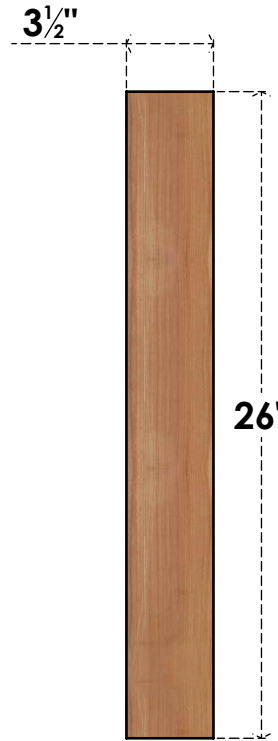

# BRC04X14X26TRA00SWR

3 1/2"W X 14"D X 26"H TRADITIONAL SMOOTH BRACE, WESTERN RED CEDAR

**SIDE**

**FRONT**

EKENA MILLWORK  
 2300 WEST MAIN ST.  
 CLARKSVILLE, TX 75426  
 TOLL FREE: 866-607-0453  
 WWW.EKENAMILLWORK.COM

**NOTES**

1. INSTALLATION TO BE COMPLETED IN ACCORDANCE WITH MANUFACTURER'S SPECIFICATIONS.
2. DRAWING MAY NOT BE TO SCALE
3. THIS DRAWING IS INTENDED FOR DESIGN AND PLANNING PURPOSES ONLY.
4. ALL INFORMATION CONTAINED HEREIN WAS CURRENT AT THE TIME OF DEVELOPMENT BUT MUST BE REVIEWED AND APPROVED BY THE PRODUCT MANUFACTURER TO BE CONSIDERED ACCURATE.
5. PRODUCTS ARE NOT KILN DRIED. THIS ITEM IS UNIQUE AND WILL CONTAIN THE NATURAL VARIATIONS THAT THE WOOD SPECIES OFFERS. THIS MAY RESULT IN VARIATIONS UP TO 1/4"