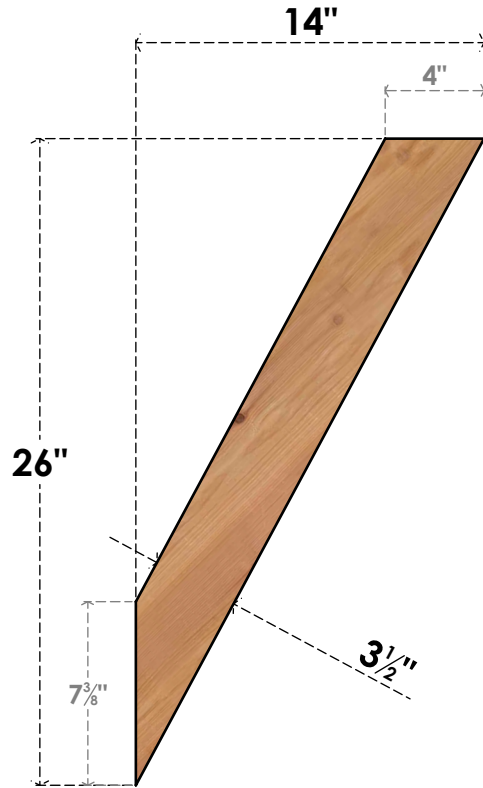

# BRC04X14X26TRA00SWR

3 1/2"W X 14"D X 26"H TRADITIONAL SMOOTH BRACE, WESTERN RED CEDAR

**SIDE**

**FRONT**

EKENA MILLWORK  
 2300 WEST MAIN ST.  
 CLARKSVILLE, TX 75426  
 TOLL FREE: 866-607-0453  
 WWW.EKENAMILLWORK.COM