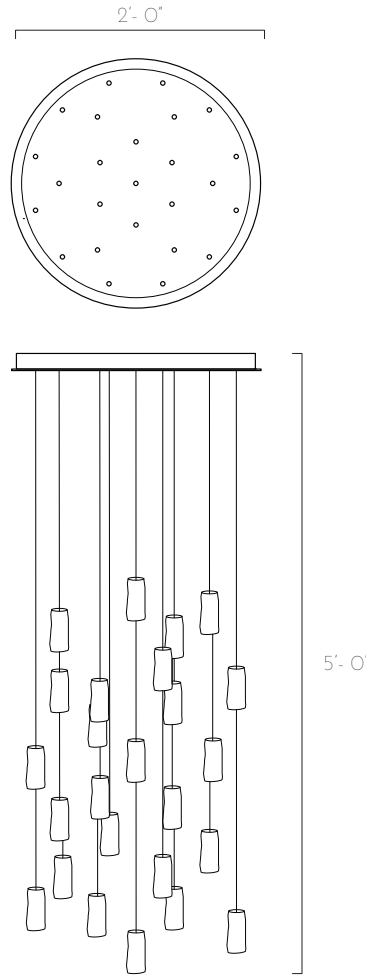

AMORPHIC PORCELAIN

25 PENDANTS ROUND CHANDELIER

DESCRIPTION

The Amorphic Porcelain introduces warm and radiant light into your space with this whimsical staggering pendant that mimics a glowing waterfall. A design collaboration with Canadian porcelain artist Bill Reddick. Hanging from a custom-made ceiling base, these porcelain fixtures infuse character and mood while still evoking contemporary style.

TECHNICAL SPECIFICATIONS

Designed by

AM Studio Team

Category

Pendant Chandelier

Canopy Finish

Powder coated metal in Flat White/ Sparkle Silver

Canopy Size

24"D x 1.5"H

Pendant Size

25 units of 2"D x 4"H

Total Drop

5'H + 2' extra wire for adjustment

Bulb

Dimmable G4 LED - 12V - 2W

Recommended Dimming Switch

Lutron CTCL-153PD

Lutron Pro

Transformer:

Magnitude E60R12DC - 60W 12VDC - Dimmable - Class 2 LED Driver

Input: 120V

Output: 12V

Electrical Outlet needed: 1

Catalogue # AP-25-24D

Note: Due to the nature of our handmade work, there may be slight variances in the finishes. AM Studio light fixtures are made to order, handmade and created in Toronto, Canada.