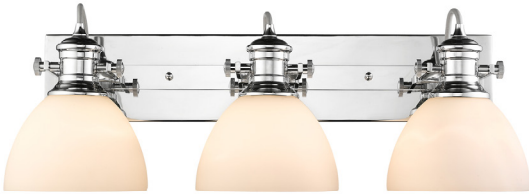

3-Light Bath Vanity

The Yep by Golden Lighting Hines 3-light Vanity in Chrome and Opal Glass combines vintage-inspired design with a polished chrome finish and an opal glass shade, creating a luminous effect that elevates bathrooms.

Fixture Finish:	Chrome	
Glass/Shade Finish:	Opal Glass	
Materials:	Steel	Glass
Fixture Width:	25.13"	63.83cm
Fixture Height:	8.75"	22.23cm
Fixture Depth:	8.25"	20.96cm
Glass/Shade Diameter:	6.88"	17.48cm
Glass/Shade Height:	4.75"	12.07cm
Canopy/Backplate:	23.13"W x 4.63"H x 0.88"D	58.75cm W x 11.76cm H x 2.24cm D
Chain:	NA	NA
Rod:	NA	NA
Wire:	8"	20.32cm
Bulb Type:	Incandescent, Type A	
Wattage:	3 x 60W(M)	
Voltage:	120	
Install Position:	Reversible - Up/Down	
Approved Location:	Damp Location	

Sloped Ceiling:	No
ADA:	No
Close-to-ceiling:	No
Bulbs Included:	No
Dimmable:	Yes

- A vintage-inspired design with classic glass shades and heritage hardware creates an authentic and charming Farmhouse look.
- Brighten up bathrooms with dedicated lighting that flatters while providing practical task illumination.
- Adjustable Directional Heads: Customize the lighting to highlight specific areas or objects by pivoting the individual heads.