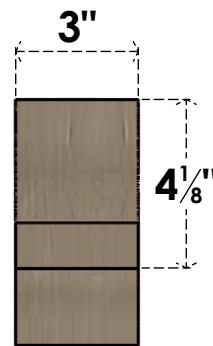

# ITEM NUMBER: CORU03X06X06RIDRCPR

3"W X 6"D X 6"H SERIES 1 CLASSIC RIDGEWOOD ROUGH CEDAR  
TIMBERTHANE FAUX WOOD CORBEL, PRIMED

**SIDE PROFILE**

**FRONT PROFILE**

**ISOMETRIC**

EKENA MILLWORK  
2300 WEST MAIN ST.  
CLARKSVILLE, TX 75426  
TOLL FREE: 866-607-0453  
WWW.EKENAMILLWORK.COM