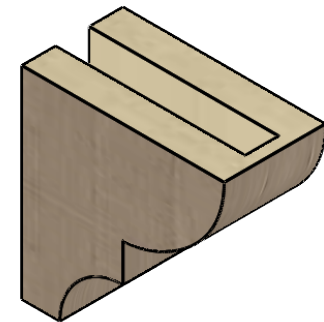

# ITEM NUMBER: CORU03X06X06RIDRCPR

3"W X 6"D X 6"H SERIES 1 CLASSIC RIDGEWOOD ROUGH CEDAR  
TIMBERTHANE FAUX WOOD CORBEL, PRIMED

**SIDE PROFILE**

**FRONT PROFILE**

**ISOMETRIC**

EKENA MILLWORK  
2300 WEST MAIN ST.  
CLARKSVILLE, TX 75426  
TOLL FREE: 866-607-0453  
WWW.EKENAMILLWORK.COM