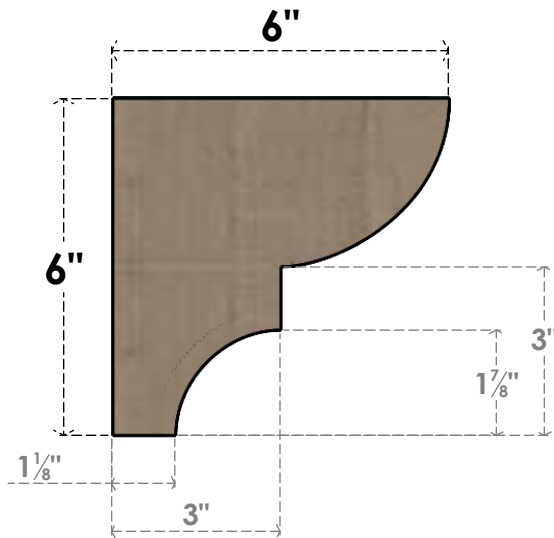

# ITEM NUMBER: CORU03X06X06RIDRCPR

3"W X 6"D X 6"H SERIES 1 CLASSIC RIDGEWOOD ROUGH CEDAR  
TIMBERTHANE FAUX WOOD CORBEL, PRIMED

**SIDE PROFILE**

**FRONT PROFILE**

**ISOMETRIC**

EKENA MILLWORK  
2300 WEST MAIN ST.  
CLARKSVILLE, TX 75426  
TOLL FREE: 866-607-0453  
WWW.EKENAMILLWORK.COM

#### NOTES

1. INSTALLATION TO BE COMPLETED IN ACCORDANCE WITH MANUFACTURER'S SPECIFICATIONS.
2. DRAWING MAY NOT BE TO SCALE
3. THIS DRAWING IS INTENDED FOR DESIGN AND PLANNING PURPOSES ONLY.
4. ALL INFORMATION CONTAINED HEREIN WAS CURRENT AT THE TIME OF DEVELOPMENT BUT MUST BE REVIEWED AND APPROVED BY THE PRODUCT MANUFACTURER TO BE CONSIDERED ACCURATE.
5. TIMBERTHANE ARCHITECTURAL PRODUCTS ARE MADE FROM HIGH DENSITY URETHANE AND COME FACTORY PRIMED