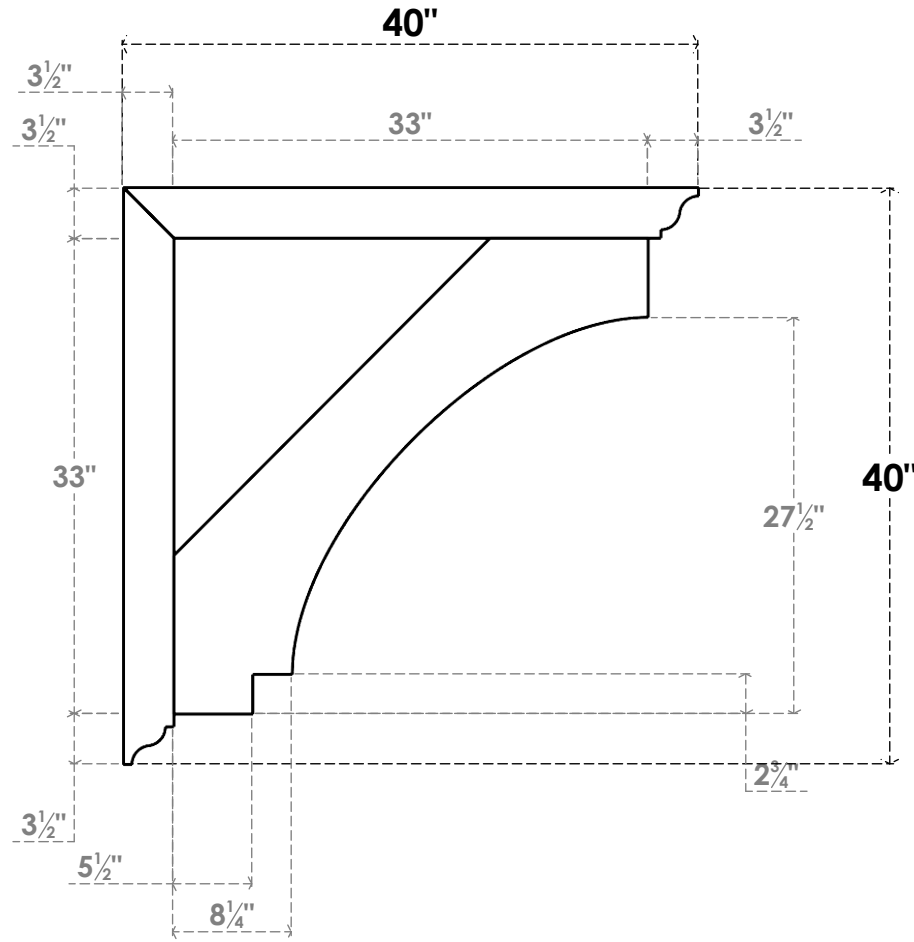

ITEM NUMBER: BKTUROS035X035X40000X40000X035X035X035IMP00RCPR

3 1/2"W X 40"D X 40"H X 3 1/2"T IMPERIAL ROUGH CEDAR WOODGRAIN OPEN BRACKET, TRADITIONAL TOP AND BACK, 3 1/2"W SOLID BRACE, PRIMED TAN

SIDE PROFILE

FRONT PROFILE

ISOMETRIC

GENERATED DATE : 06/18/2023

EKENA MILLWORK
2300 WEST MAIN ST.
CLARKSVILLE, TX 75426
TOLL FREE: 866-607-0453
WWW.EKENAMILLWORK.COM

NOTES

1. INSTALLATION TO BE COMPLETED IN ACCORDANCE WITH MANUFACTURER'S SPECIFICATIONS.
2. DRAWING MAY NOT BE TO SCALE
3. THIS DRAWING IS INTENDED FOR DESIGN AND PLANNING PURPOSES ONLY.
4. ALL INFORMATION CONTAINED HEREIN WAS CURRENT AT THE TIME OF DEVELOPMENT BUT MUST BE REVIEWED AND APPROVED BY THE PRODUCT MANUFACTURER TO BE CONSIDERED ACCURATE.
5. TIMBERTHANE ARCHITECTURAL PRODUCTS ARE MADE FROM HIGH DENSITY URETHANE AND COME FACTORY PRIMED