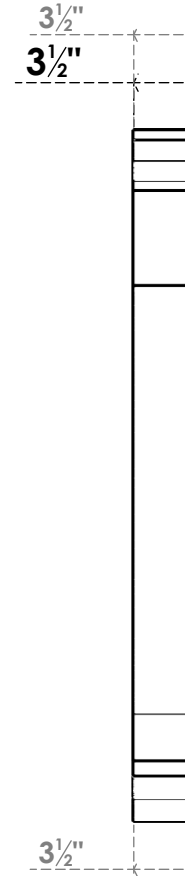

ITEM NUMBER: BKTUROS035X035X40000X40000X035X035X035IMP00RCPR

3 1/2"W X 40"D X 40"H X 3 1/2"T IMPERIAL ROUGH CEDAR WOODGRAIN OPEN BRACKET, TRADITIONAL TOP AND BACK, 3 1/2"W SOLID BRACE, PRIMED TAN

SIDE PROFILE

FRONT PROFILE

ISOMETRIC

GENERATED DATE : 06/18/2023

EKENA MILLWORK
2300 WEST MAIN ST.
CLARKSVILLE, TX 75426
TOLL FREE: 866-607-0453
WWW.EKENAMILLWORK.COM

NOTES

1. INSTALLATION TO BE COMPLETED IN ACCORDANCE WITH MANUFACTURER'S SPECIFICATIONS.
2. DRAWING MAY NOT BE TO SCALE
3. THIS DRAWING IS INTENDED FOR DESIGN AND PLANNING PURPOSES ONLY.
4. ALL INFORMATION CONTAINED HEREIN WAS CURRENT AT THE TIME OF DEVELOPMENT BUT MUST BE REVIEWED AND APPROVED BY THE PRODUCT MANUFACTURER TO BE CONSIDERED ACCURATE.
5. TIMBERTHANE ARCHITECTURAL PRODUCTS ARE MADE FROM HIGH DENSITY URETHANE AND COME FACTORY PRIMED