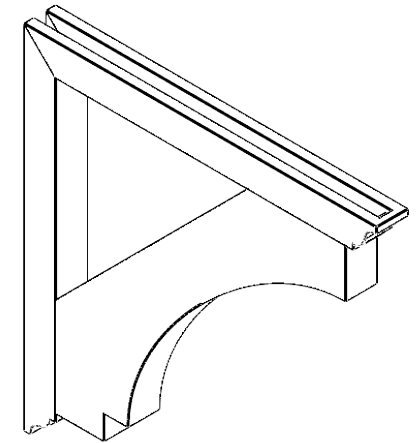

ITEM NUMBER: BKTUROS035X035X40000X40000X035X035X035IMP00RCPR

3 1/2"W X 40"D X 40"H X 3 1/2"T IMPERIAL ROUGH CEDAR WOODGRAIN OPEN BRACKET, TRADITIONAL TOP AND BACK, 3 1/2"W SOLID BRACE, PRIMED TAN

SIDE PROFILE

FRONT PROFILE

ISOMETRIC

GENERATED DATE : 06/18/2023

EKENA MILLWORK
2300 WEST MAIN ST.
CLARKSVILLE, TX 75426
TOLL FREE: 866-607-0453
WWW.EKENAMILLWORK.COM

NOTES

1. INSTALLATION TO BE COMPLETED IN ACCORDANCE WITH MANUFACTURER'S SPECIFICATIONS.
2. DRAWING MAY NOT BE TO SCALE
3. THIS DRAWING IS INTENDED FOR DESIGN AND PLANNING PURPOSES ONLY.
4. ALL INFORMATION CONTAINED HEREIN WAS CURRENT AT THE TIME OF DEVELOPMENT BUT MUST BE REVIEWED AND APPROVED BY THE PRODUCT MANUFACTURER TO BE CONSIDERED ACCURATE.
5. TIMBERTHANE ARCHITECTURAL PRODUCTS ARE MADE FROM HIGH DENSITY URETHANE AND COME FACTORY PRIMED