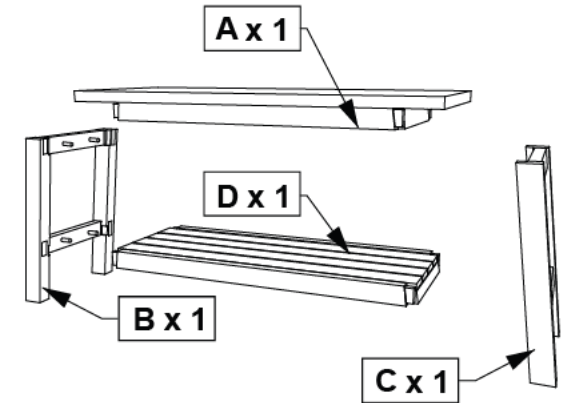

ASSEMBLY INSTRUCTION RANCH BENCH WITH SHELVE

 e	 f
x8	x8
g	 12 mm x1
 20 min	