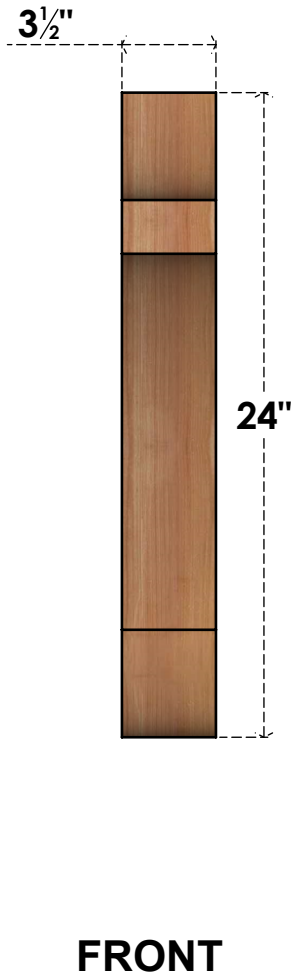

# BRC04X16X24OLY00SWR

3 1/2"W X 16"D X 24"H OLYMPIC SMOOTH BRACE, WESTERN RED CEDAR

EKENA MILLWORK  
 2300 WEST MAIN ST.  
 CLARKSVILLE, TX 75426  
 TOLL FREE: 866-607-0453  
 WWW.EKENAMILLWORK.COM

### NOTES

1. INSTALLATION TO BE COMPLETED IN ACCORDANCE WITH MANUFACTURER'S SPECIFICATIONS.
2. DRAWING MAY NOT BE TO SCALE
3. THIS DRAWING IS INTENDED FOR DESIGN AND PLANNING PURPOSES ONLY.
4. ALL INFORMATION CONTAINED HEREIN WAS CURRENT AT THE TIME OF DEVELOPMENT BUT MUST BE REVIEWED AND APPROVED BY THE PRODUCT MANUFACTURER TO BE CONSIDERED ACCURATE.
5. PRODUCTS ARE NOT KILN DRIED. THIS ITEM IS UNIQUE AND WILL CONTAIN THE NATURAL VARIATIONS THAT THE WOOD SPECIES OFFERS. THIS MAY RESULT IN VARIATIONS UP TO 1/4"