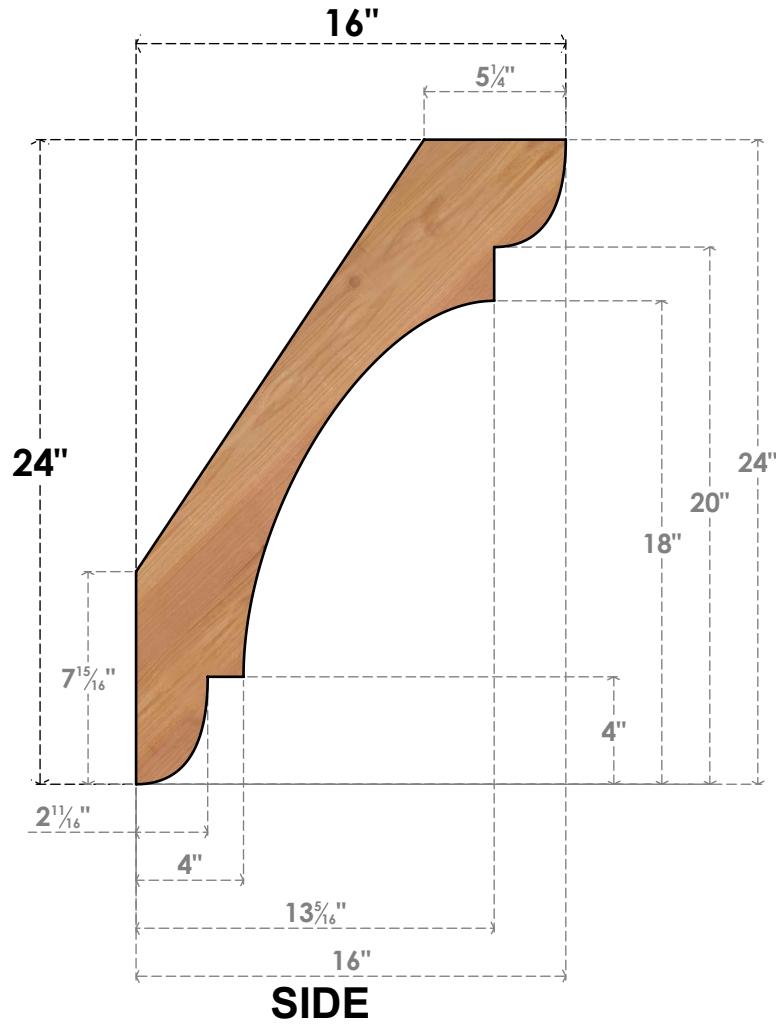

# BRC04X16X24OLY00SWR

3 1/2"W X 16"D X 24"H OLYMPIC SMOOTH BRACE, WESTERN RED CEDAR

EKENA MILLWORK  
 2300 WEST MAIN ST.  
 CLARKSVILLE, TX 75426  
 TOLL FREE: 866-607-0453  
 WWW.EKENAMILLWORK.COM

### NOTES

1. INSTALLATION TO BE COMPLETED IN ACCORDANCE WITH MANUFACTURER'S SPECIFICATIONS.
2. DRAWING MAY NOT BE TO SCALE
3. THIS DRAWING IS INTENDED FOR DESIGN AND PLANNING PURPOSES ONLY.
4. ALL INFORMATION CONTAINED HEREIN WAS CURRENT AT THE TIME OF DEVELOPMENT BUT MUST BE REVIEWED AND APPROVED BY THE PRODUCT MANUFACTURER TO BE CONSIDERED ACCURATE.
5. PRODUCTS ARE NOT KILN DRIED. THIS ITEM IS UNIQUE AND WILL CONTAIN THE NATURAL VARIATIONS THAT THE WOOD SPECIES OFFERS. THIS MAY RESULT IN VARIATIONS UP TO 1/4"