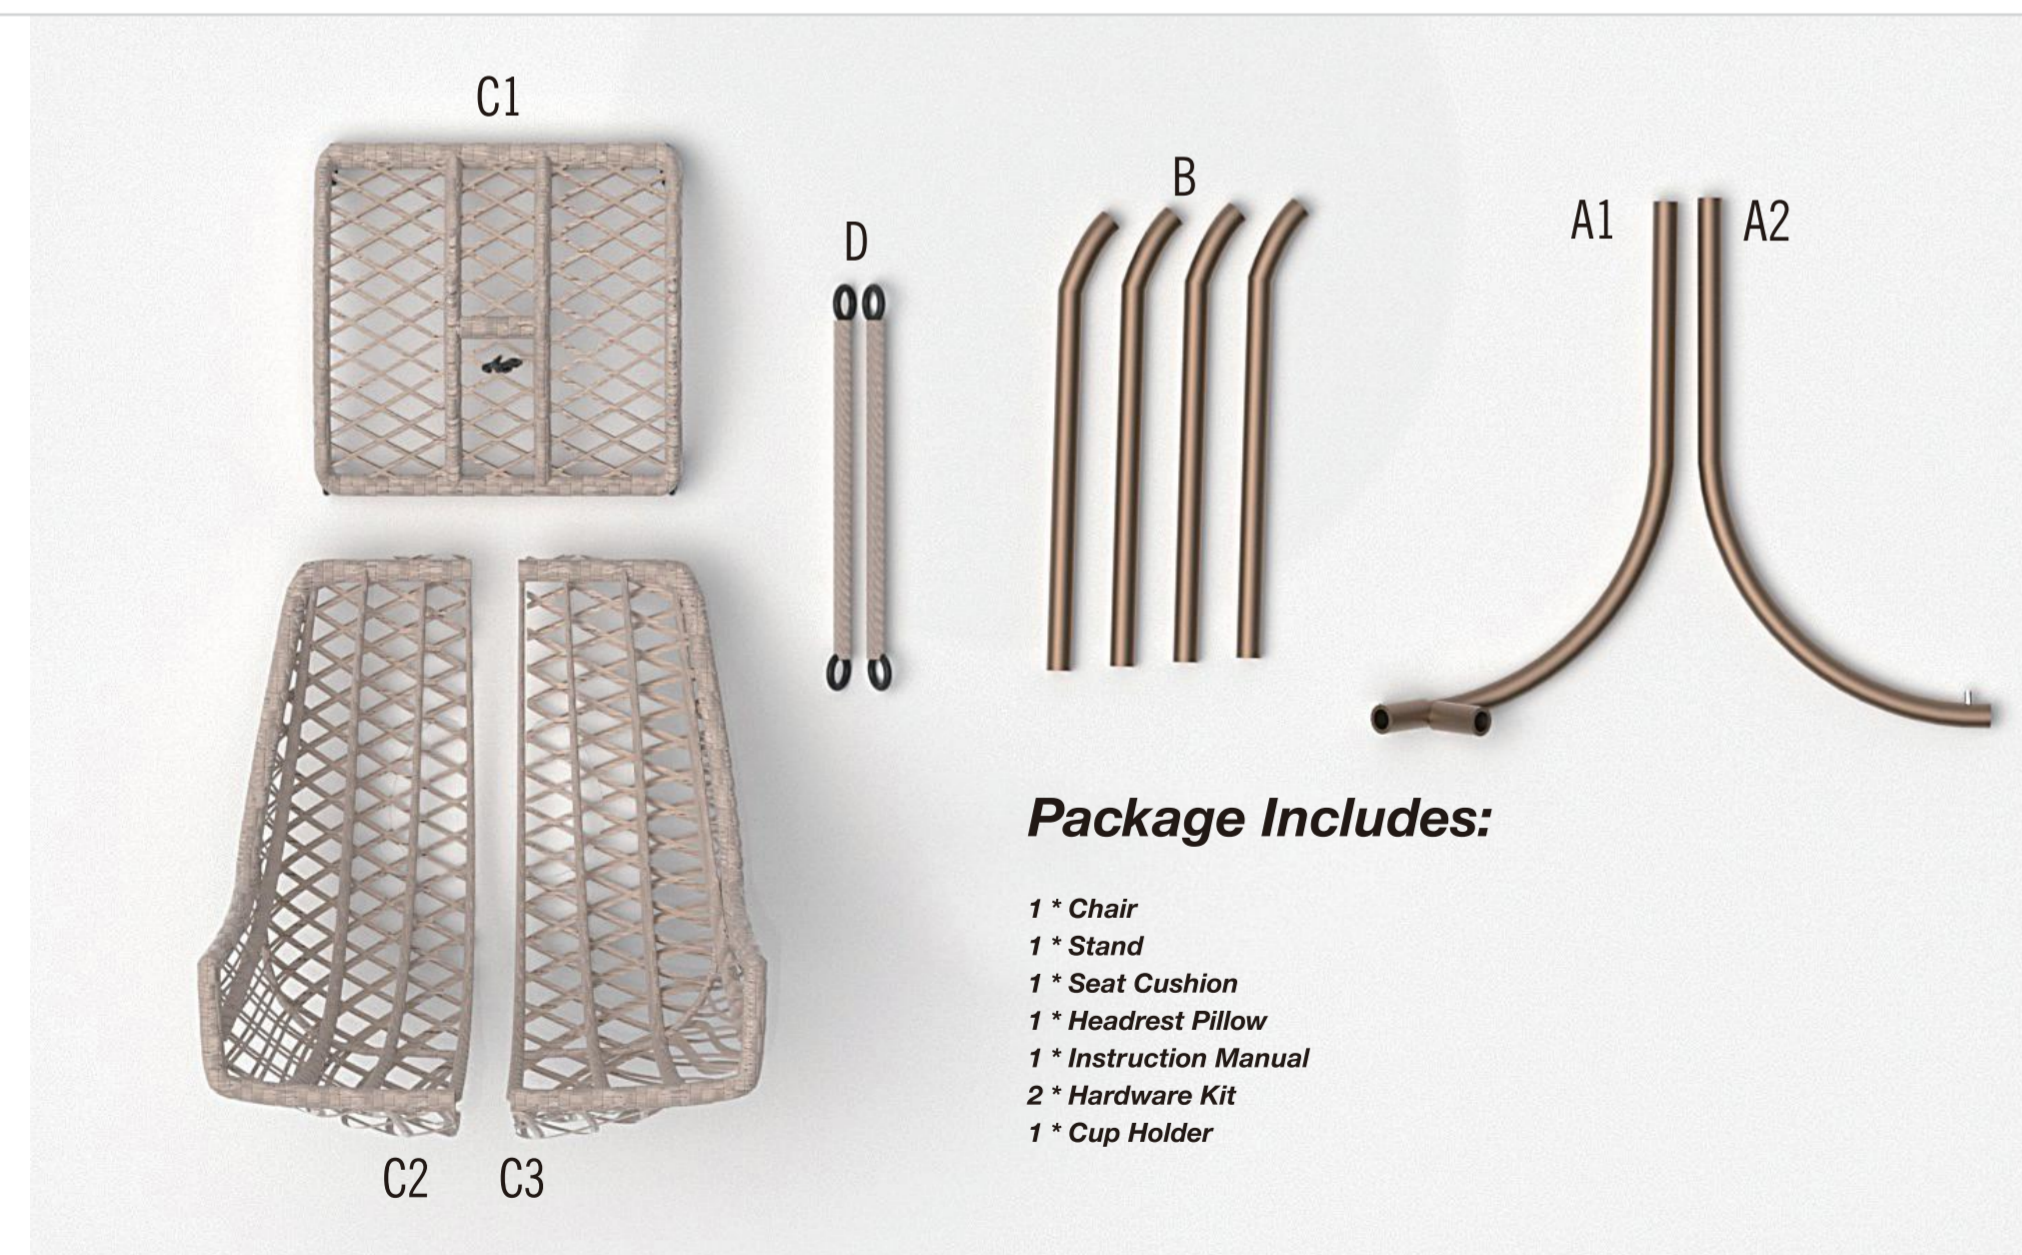

Swing Egg Chair

Cushion Inside
Please Open Carefully

Please Check The Accessories and Quantities Inside The Hardware Kit.
If There Are Any Missing Or Defective Items, Please Contact Us.

Installation Steps

Use A Small Wrench Or Hexagonal Screwdriver To Tighten The Screws.
Please Wear Gloves During Installation

Removable Cup Holder

Product Introduction

Installation steps