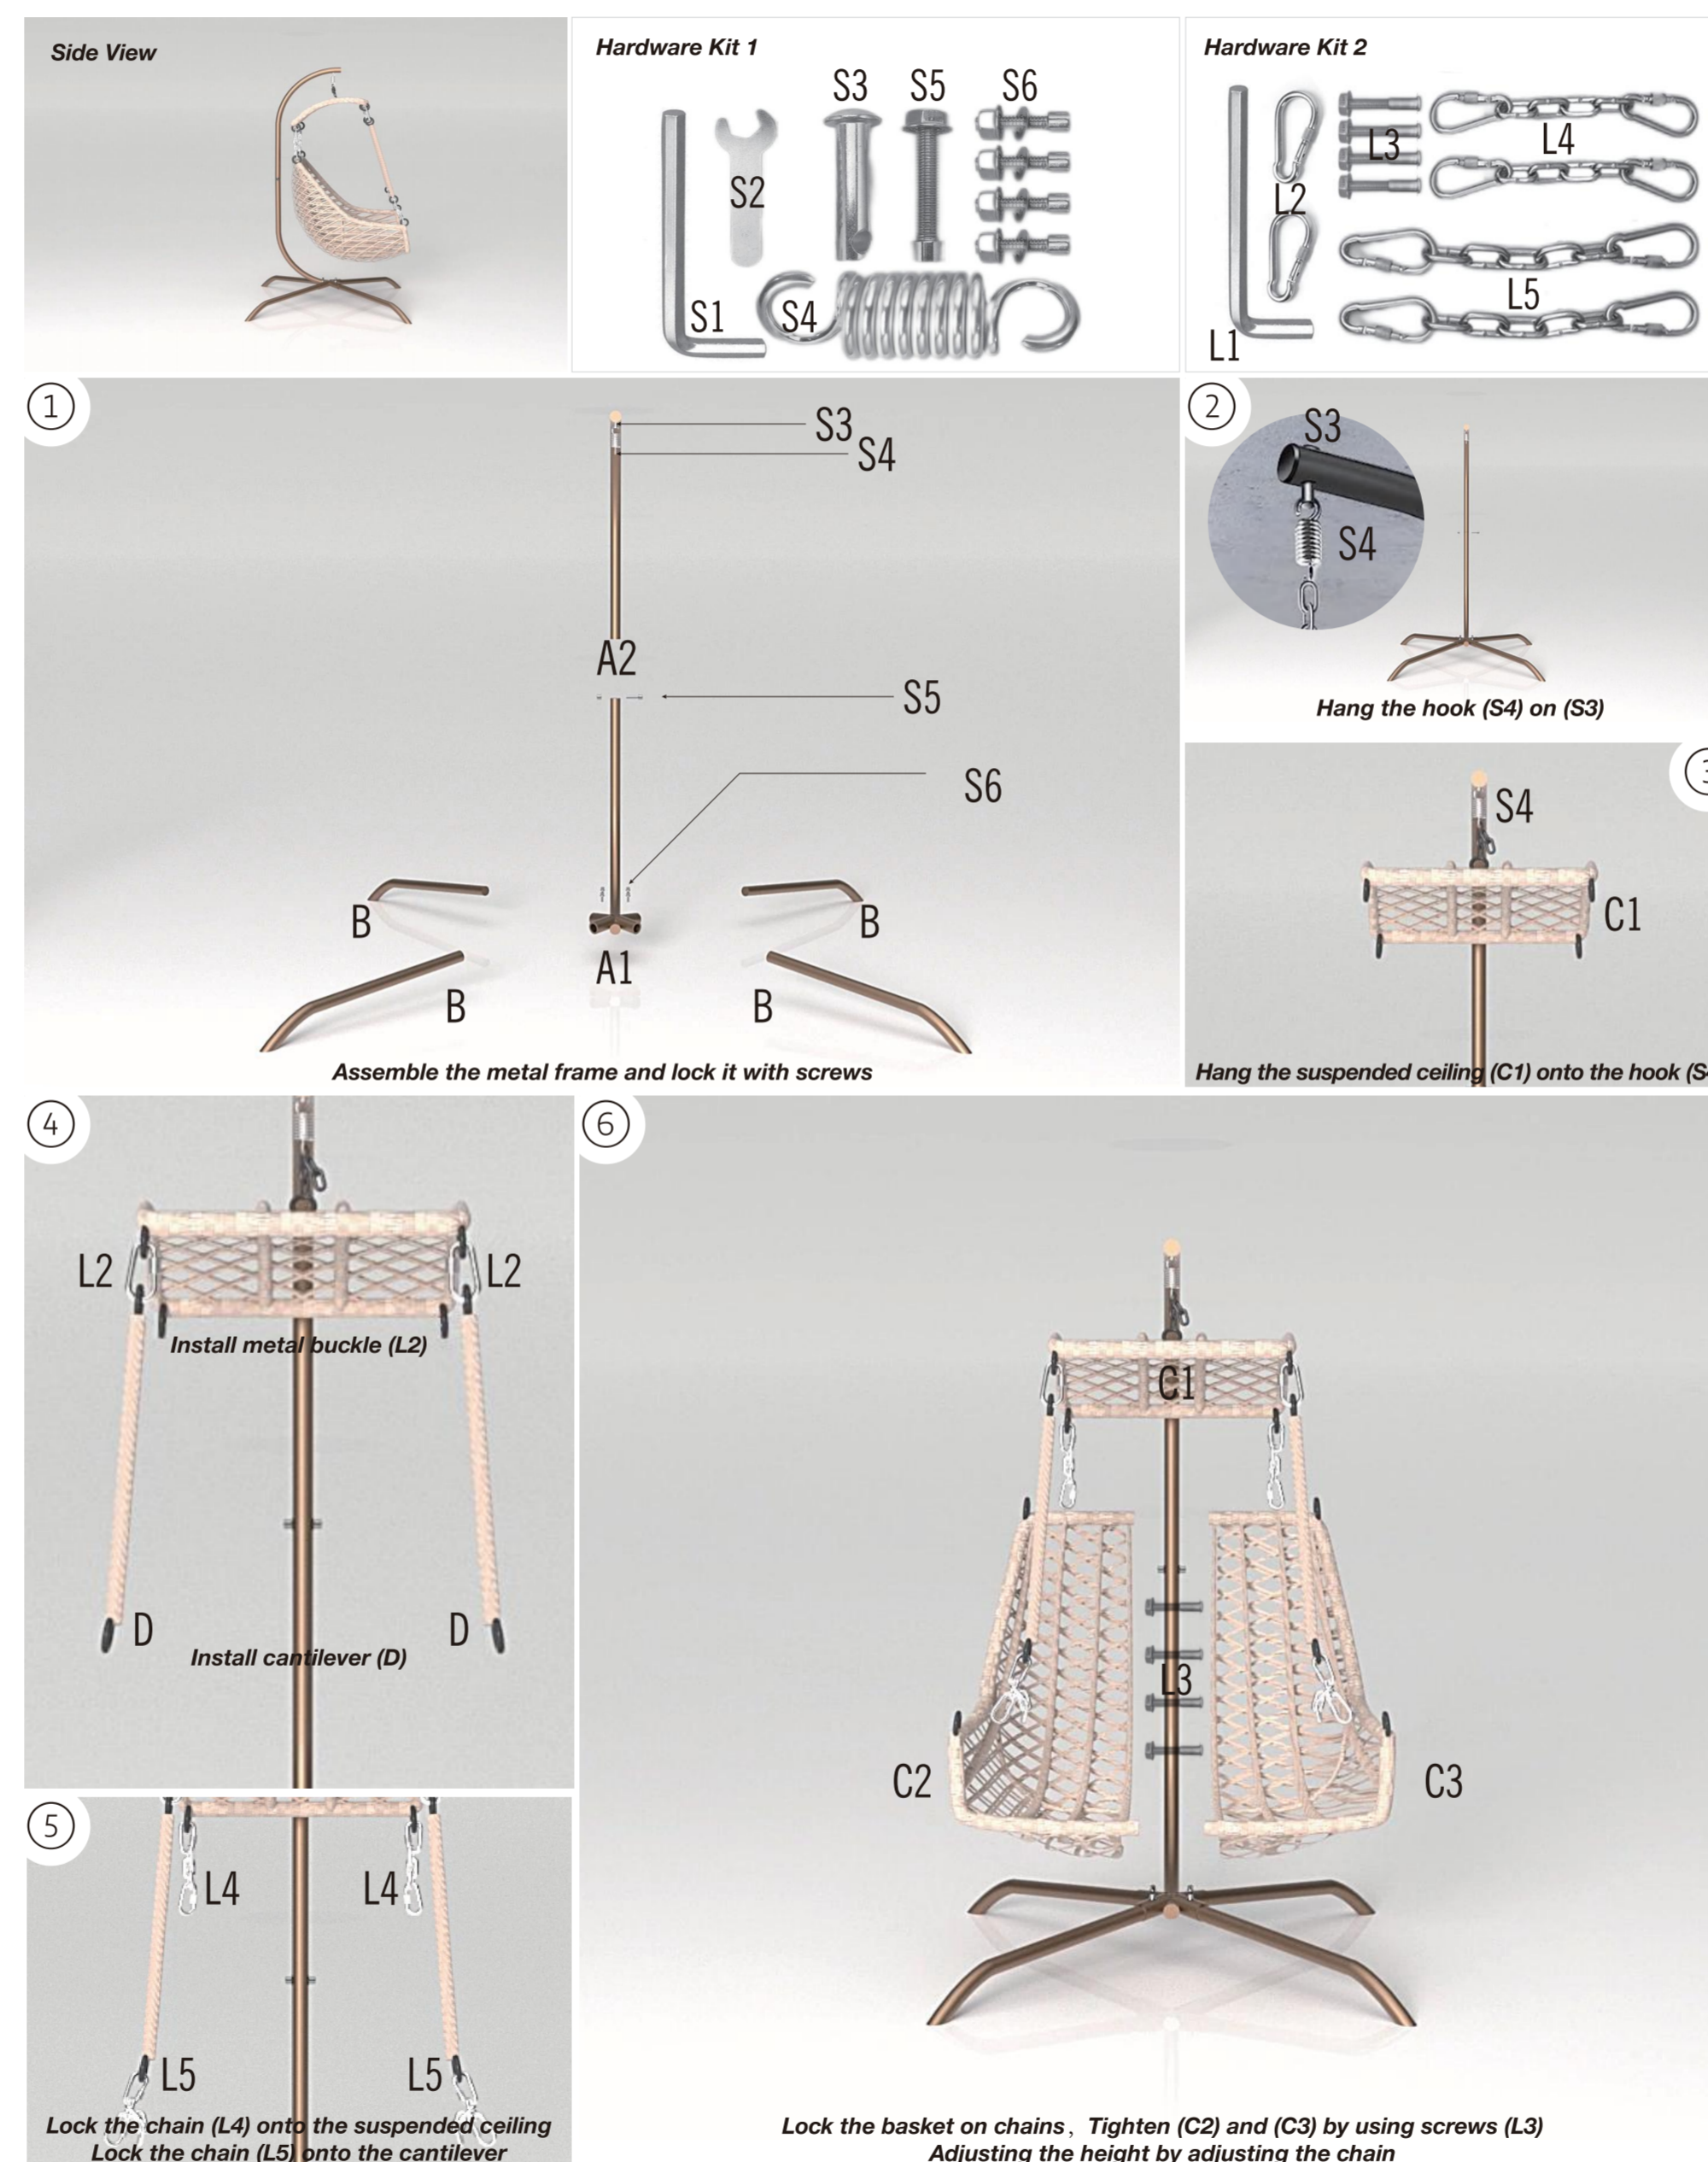

Swing Egg Chair

Cushion Inside
Please Open Carefully

Please Check The Accessories and Quantities Inside The Hardware Kit.
If There Are Any Missing Or Defective Items, Please Contact Us.

Installation Steps

Use A Small Wrench Or Hexagonal Screwdriver To Tighten The Screws.
Please Wear Gloves During Installation

Removable Cup Holder

Product Introduction

Installation steps