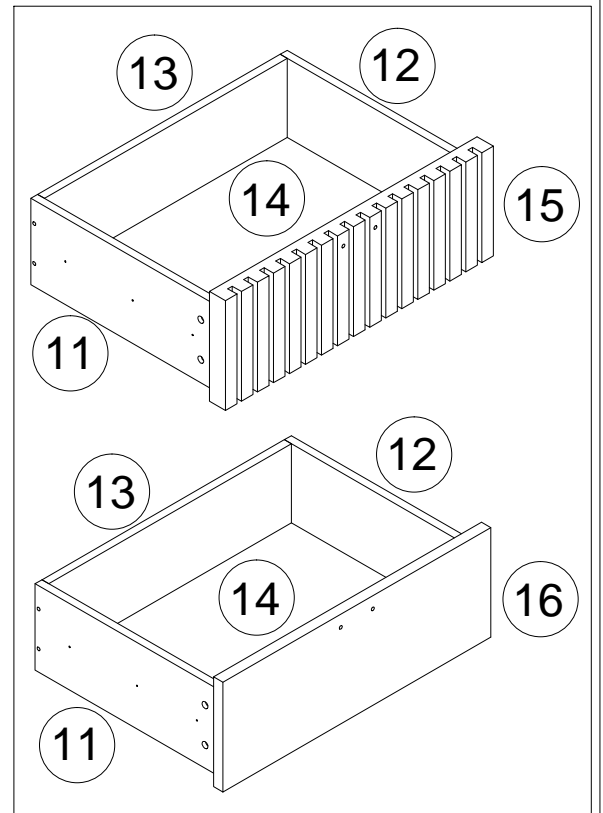

ASSEMBLY INSTRUCTION

SKU CODE: (WF306361AAW)

ASSEMBLY INSTRUCTION

ASSEMBLY INSTRUCTION

ASSEMBLY INSTRUCTION

 Ax14	 Bx14	 Cx18	 5x50mm Dx8	 4x35mm Ex12	 Fx4
 4x25mm Gx2	 4x20mm Hx16	 4x40mm Jx2	 3x12mm Kx24	 6x45mm Lx8	 Mx8
 Nx8	 Ox1	 Px2			

STEP4

A

4 (pcs)

ASSEMBLY INSTRUCTION

STEP5

B 	C 
4 (pcs)	4 (pcs)

STEP6

ASSEMBLY INSTRUCTION