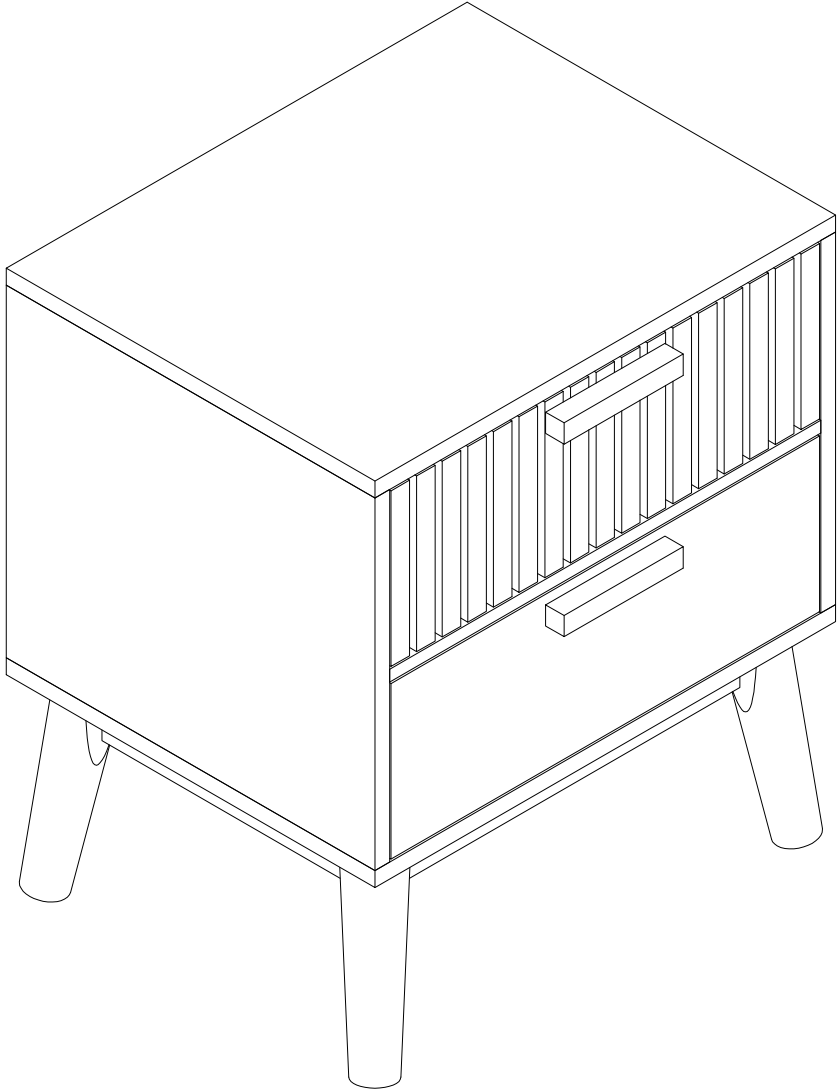

ASSEMBLY INSTRUCTION

SKU CODE: (WF306361AAW)

ASSEMBLY INSTRUCTION

ASSEMBLY INSTRUCTION

ASSEMBLY INSTRUCTION

 Ax14	 Bx14	 Cx18	 5x50mm Dx8	 4x35mm Ex12	 Fx4
 4x25mm Gx2	 4x20mm Hx16	 4x40mm Jx2	 3x12mm Kx24	 6x45mm Lx8	 Mx8
 Nx8	 Ox1	 Px2			