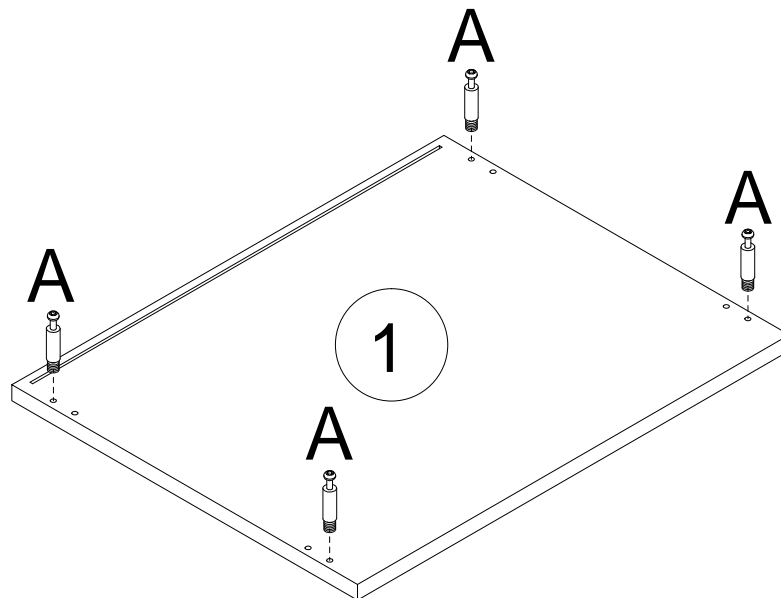

ASSEMBLY INSTRUCTION

SKU CODE: (WF306361AAW)

ASSEMBLY INSTRUCTION

ASSEMBLY INSTRUCTION

ASSEMBLY INSTRUCTION

 Ax14	 Bx14	 Cx18	 5x50mm Dx8	 4x35mm Ex12	 Fx4
 4x25mm Gx2	 4x20mm Hx16	 4x40mm Jx2	 3x12mm Kx24	 6x45mm Lx8	 Mx8
 Nx8	 Ox1	 Px2			

STEP4

A

4 (pcs)

ASSEMBLY INSTRUCTION

STEP5

B 	C 
4 (pcs)	4 (pcs)

STEP6

ASSEMBLY INSTRUCTION