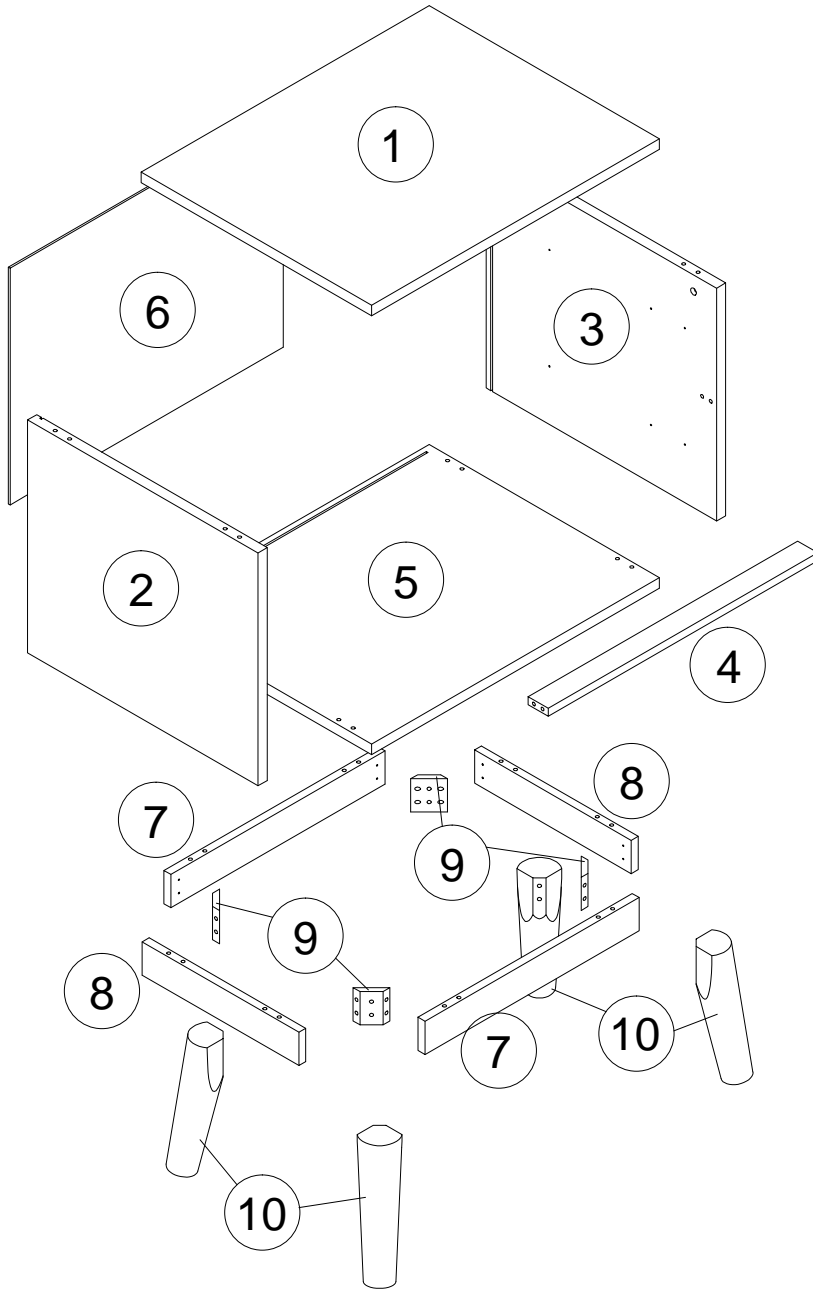

ASSEMBLY INSTRUCTION

SKU CODE: (WF306361AAW)

ASSEMBLY INSTRUCTION

ASSEMBLY INSTRUCTION

ASSEMBLY INSTRUCTION

 Ax14	 Bx14	 Cx18	 5x50mm Dx8	 4x35mm Ex12	 Fx4
 4x25mm Gx2	 4x20mm Hx16	 4x40mm Jx2	 3x12mm Kx24	 6x45mm Lx8	 Mx8
 Nx8	 Ox1	 Px2			

STEP4

A

4 (pcs)

ASSEMBLY INSTRUCTION

STEP5

B 	C 
4 (pcs)	4 (pcs)

STEP6

ASSEMBLY INSTRUCTION