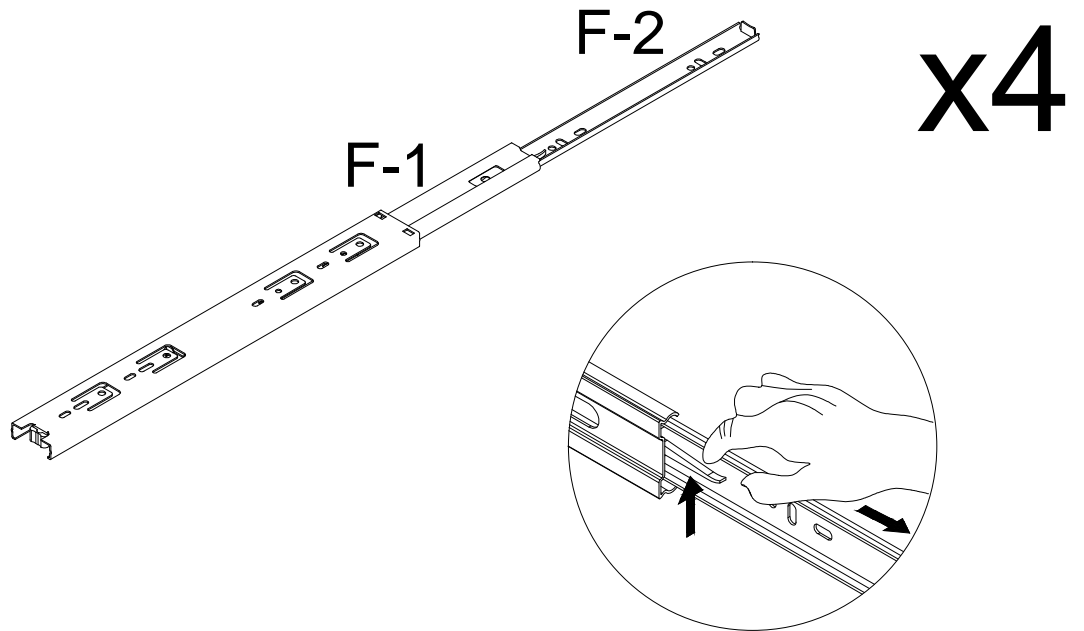

ASSEMBLY INSTRUCTION

STEP1