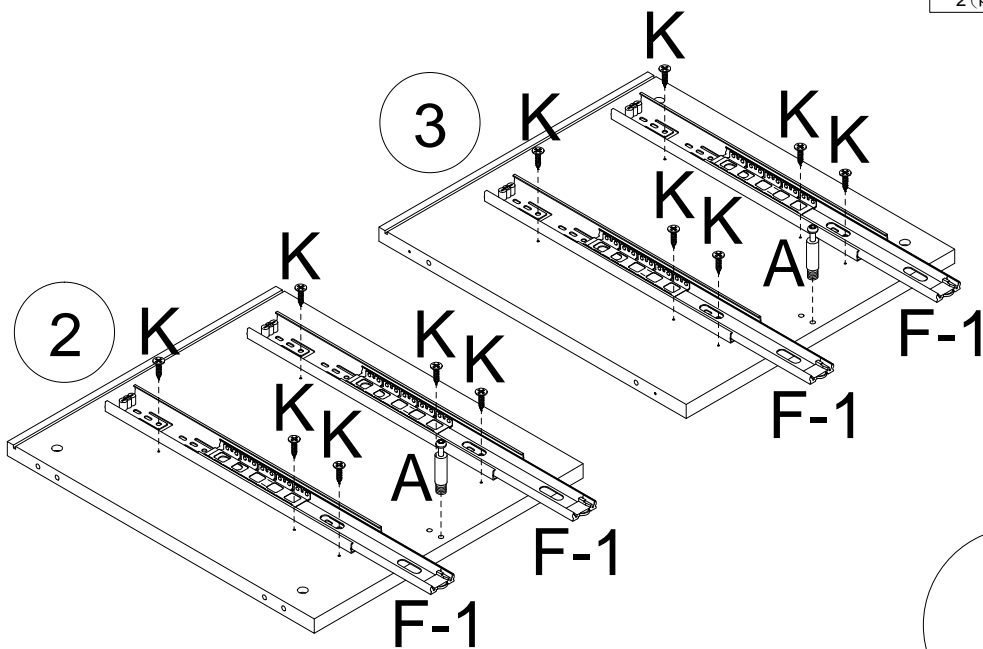

ASSEMBLY INSTRUCTION

SKU CODE: (WF306361AAW)

ASSEMBLY INSTRUCTION

ASSEMBLY INSTRUCTION

ASSEMBLY INSTRUCTION

 Ax14	 Bx14	 Cx18	 5x50mm Dx8	 4x35mm Ex12	 Fx4
 4x25mm Gx2	 4x20mm Hx16	 4x40mm Jx2	 3x12mm Kx24	 6x45mm Lx8	 Mx8
 Nx8	 Ox1	 Px2			

Assembly Tools Required (Not Included)

ASSEMBLY INSTRUCTION

STEP1

STEP2

A	F	K
		
2 (pcs)	4 (pcs)	12 (pcs)

ASSEMBLY INSTRUCTION

STEP3

B	C
	
2 (pcs)	2 (pcs)

STEP4

A

4 (pcs)

ASSEMBLY INSTRUCTION

STEP5

B 	C 
4 (pcs)	4 (pcs)

STEP6

ASSEMBLY INSTRUCTION