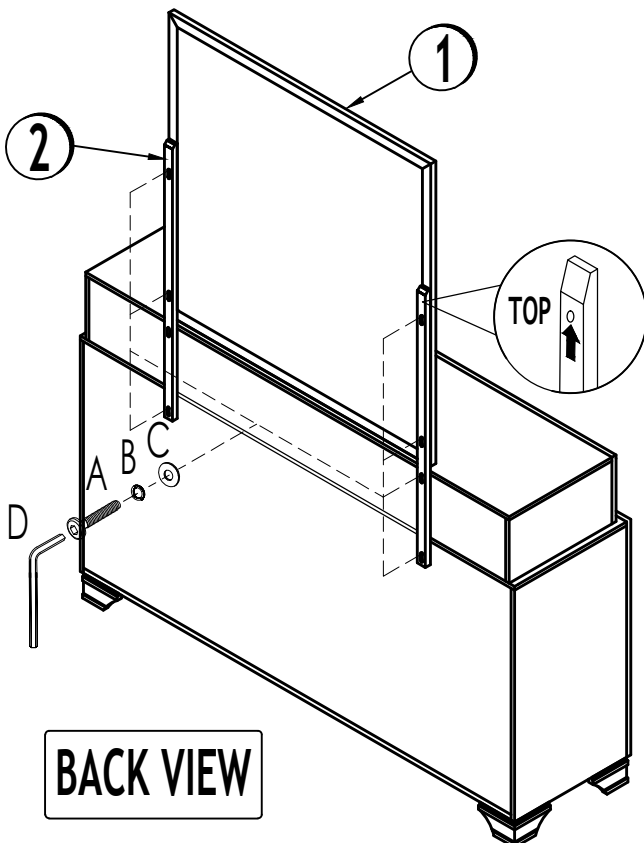

ASSEMBLY INSTRUCTIONS

SOUL-MR

MIRROR - WHITE

PARTS LIST

NO	DESCRIPTION	QTY
1	MIRROR	1 PC.
2	SUPPORT RAIL	2 PCS.
3	DRESSER	1PC.

HARDWARE LIST

NO	DESCRIPTION	SIZE	QTY
A	JCBC SCREW	M6 x 35	8 PCS.
B	SPRING WASHER	M8	8 PCS.
C	FLAT WASHER	M8 x 18	8 PCS.
D	ALLEN KEY	M4	1 PC.
E			

TOOL REQUIRED (NOT PROVIDED)

STEP 1

BACK VIEW

STEP 2