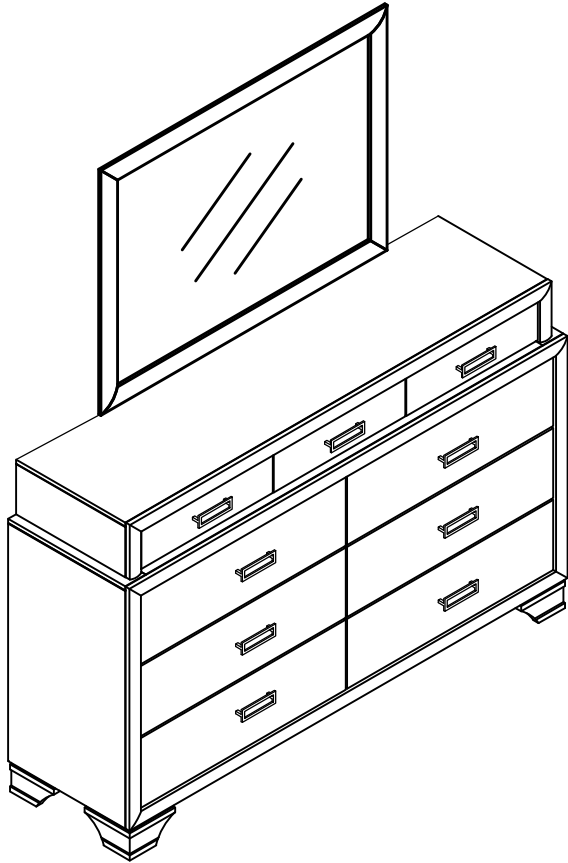

ASSEMBLY INSTRUCTIONS

SOUL-MR

MIRROR - WHITE

PARTS LIST

NO	DESCRIPTION	QTY
1	MIRROR	1 PC.
2	SUPPORT RAIL	2 PCS.
3	DRESSER	1PC.

HARDWARE LIST

NO	DESCRIPTION	SIZE	QTY
A	JCBC SCREW	M6 x 35	8 PCS.
B	SPRING WASHER	M8	8 PCS.
C	FLAT WASHER	M8 x 18	8 PCS.
D	ALLEN KEY	M4	1 PC.
E			