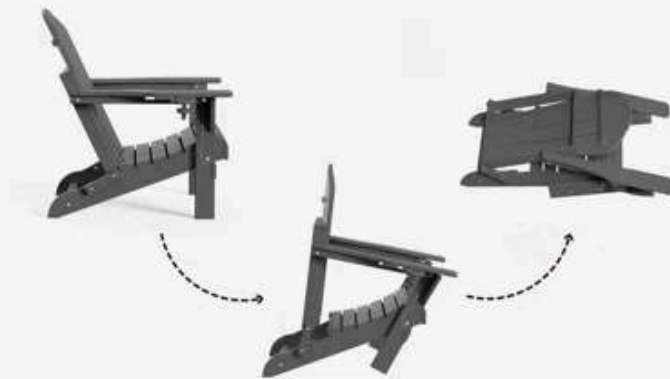

80%
EASY ASSEMBLED

5 STEPS **15** MINS

304 Stainless Steel

Effortless Folding

Pull out the chain for storage

Fixing bolt

Pull the bolt