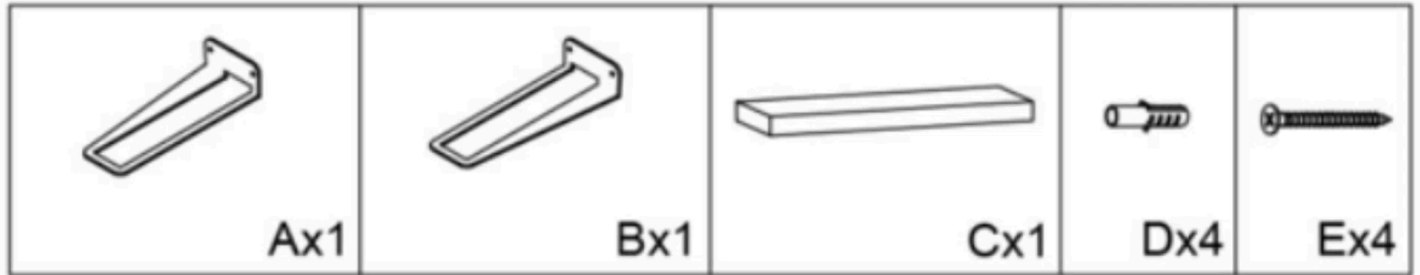

PACK CONTAINS:

1 shelf • 2 brackets • screws • wall plugs

1/2

3

4