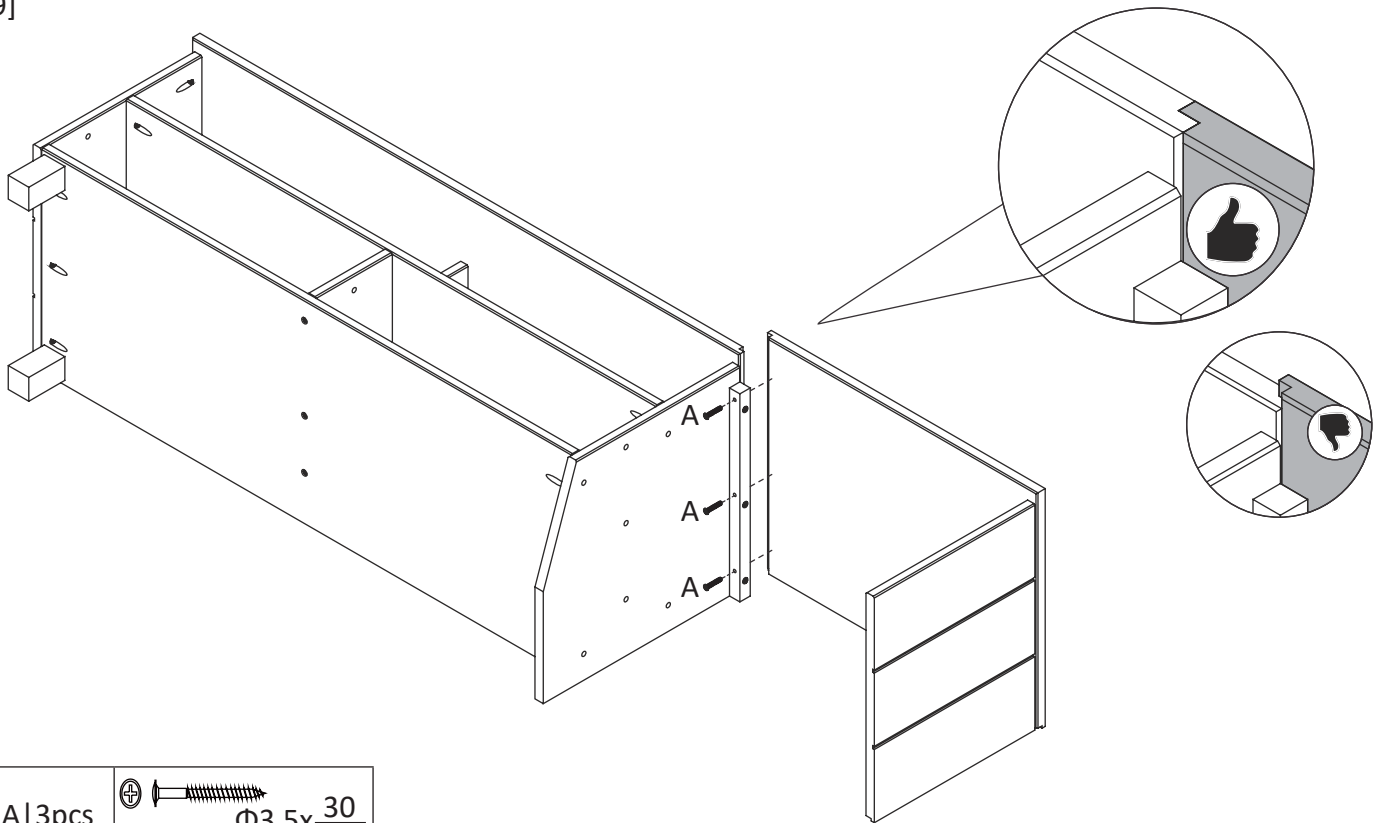

A | 3pcs $\Phi 3.5 \times \frac{30}{1.2}$

A | 3pcs $\Phi 3.5 \times \frac{30}{1.2}$

[9]