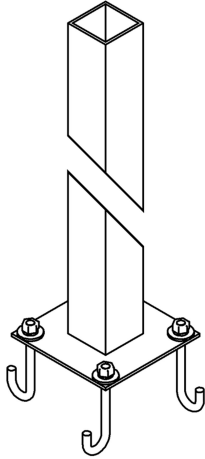

PRODUCT SPECIFICATIONS

Square Post Outdoor

Base Item #390123
 Configured Item #390123-1009
 390123-78

FINISH
 Coastal Burnished Steel - 78

*Image shown does not correspond to selected options

OPTIONS

FINISH

Coastal Oil Rubbed Bronze - 14
 Coastal Natural Iron - 20
 Coastal Bronze - 75
 Coastal Dark Smoke - 77
 Coastal Burnished Steel - 78
 Coastal Black - 80

SPECIFICATIONS

Square Post Outdoor
 Base Item #: 390123
 Configured Item #: 390123-1009
 390123-78

Lamping
 IES Files Available: N

Square post. Ordered separately, for the bollards and post lights with square collars. J-bolts, lockwashers, nut, template and mounting flange included. Made of aluminum.

Dimensions	
Height	23.00"
Diameter	2.50"
Packed Weight	8.00 lbs
Shipping (DIM) Weight	10.00 lbs