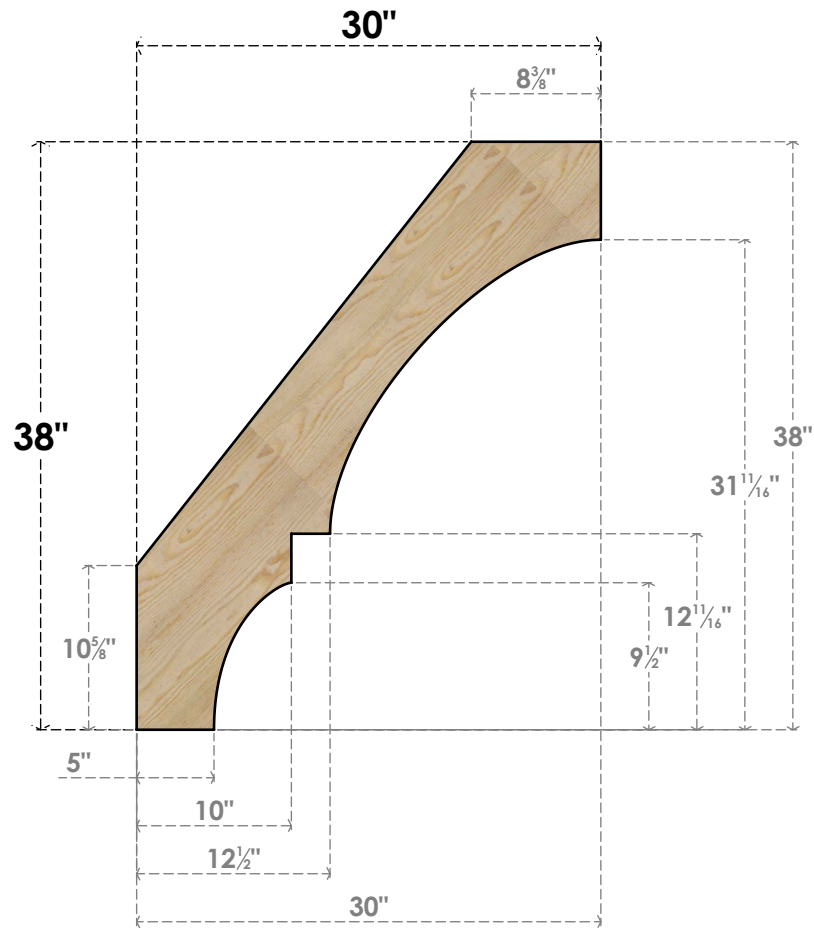

BRC04X30X38BOA00RDF

4"W X 30"D X 38"H BALBOA ROUGH SAWN BRACE, DOUGLAS FIR

SIDE

FRONT

EKENA MILLWORK
 2300 WEST MAIN ST.
 CLARKSVILLE, TX 75426
 TOLL FREE: 866-607-0453
 WWW.EKENAMILLWORK.COM

NOTES

1. INSTALLATION TO BE COMPLETED IN ACCORDANCE WITH MANUFACTURER'S SPECIFICATIONS.
2. DRAWING MAY NOT BE TO SCALE
3. THIS DRAWING IS INTENDED FOR DESIGN AND PLANNING PURPOSES ONLY.
4. ALL INFORMATION CONTAINED HEREIN WAS CURRENT AT THE TIME OF DEVELOPMENT BUT MUST BE REVIEWED AND APPROVED BY THE PRODUCT MANUFACTURER TO BE CONSIDERED ACCURATE.
5. PRODUCTS ARE NOT KILN DRIED. THIS ITEM IS UNIQUE AND WILL CONTAIN THE NATURAL VARIATIONS THAT THE WOOD SPECIES OFFERS. THIS MAY RESULT IN VARIATIONS UP TO 1/4"