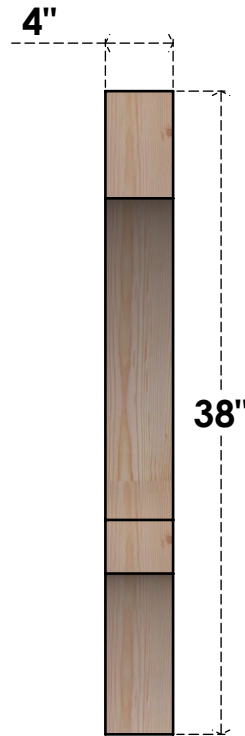

BRC04X30X38BOA00RDF

4"W X 30"D X 38"H BALBOA ROUGH SAWN BRACE, DOUGLAS FIR

SIDE

FRONT

EKENA MILLWORK
 2300 WEST MAIN ST.
 CLARKSVILLE, TX 75426
 TOLL FREE: 866-607-0453
 WWW.EKENAMILLWORK.COM

NOTES

1. INSTALLATION TO BE COMPLETED IN ACCORDANCE WITH MANUFACTURER'S SPECIFICATIONS.
2. DRAWING MAY NOT BE TO SCALE
3. THIS DRAWING IS INTENDED FOR DESIGN AND PLANNING PURPOSES ONLY.
4. ALL INFORMATION CONTAINED HEREIN WAS CURRENT AT THE TIME OF DEVELOPMENT BUT MUST BE REVIEWED AND APPROVED BY THE PRODUCT MANUFACTURER TO BE CONSIDERED ACCURATE.
5. PRODUCTS ARE NOT KILN DRIED. THIS ITEM IS UNIQUE AND WILL CONTAIN THE NATURAL VARIATIONS THAT THE WOOD SPECIES OFFERS. THIS MAY RESULT IN VARIATIONS UP TO 1/4"