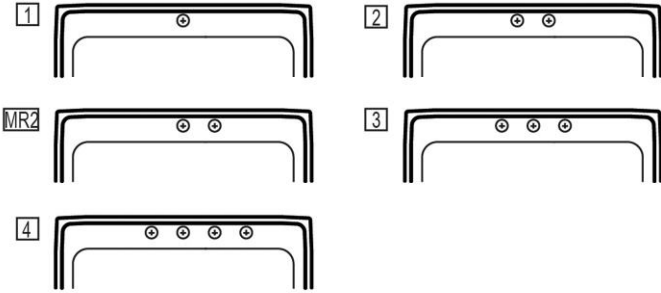

**Hole Drilling Configurations:**

1-1/2" (38mm) Diameter Faucet Holes on 4" (102mm) Centers

**Installation Profile:**

Optional Accessories		
<a href="#">LKWBG2816SS</a>	Elkay Stainless Steel 26-1/2" x 14-13/16" x 1" Bottom Grid <a href="#">Spec Sheet (PDF)</a>	
<a href="#">CB1713</a>	Elkay Hardwood 13-1/2" x 17" x 1" Cutting Board <a href="#">Spec Sheet (PDF)</a>	
<a href="#">CBS1316</a>	Elkay Hardwood 14-1/2" x 17" x 3/4" Cutting Board <a href="#">Spec Sheet (PDF)</a>	
<a href="#">LK99</a>	Elkay Deluxe 3-1/2" Drain Type 304 Stainless Steel Body Strainer Basket Rubber Seal and Tailpiece <a href="#">Spec Sheet (PDF)</a>	