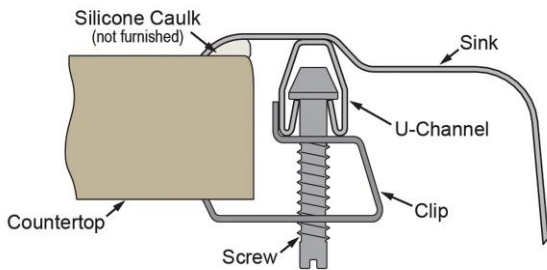

**Hole Drilling Configurations:**

1-1/2" (38mm) Diameter Faucet Holes on 4" (102mm) Centers

**Installation Profile:**

Optional Accessories		
<a href="#">LKWBG2816SS</a>	Elkay Stainless Steel 26-1/2" x 14-13/16" x 1" Bottom Grid <a href="#">Spec Sheet (PDF)</a>	
<a href="#">CB1713</a>	Elkay Hardwood 13-1/2" x 17" x 1" Cutting Board <a href="#">Spec Sheet (PDF)</a>	
<a href="#">CBS1316</a>	Elkay Hardwood 14-1/2" x 17" x 3/4" Cutting Board <a href="#">Spec Sheet (PDF)</a>	
<a href="#">LK99</a>	Elkay Deluxe 3-1/2" Drain Type 304 Stainless Steel Body Strainer Basket Rubber Seal and Tailpiece <a href="#">Spec Sheet (PDF)</a>	