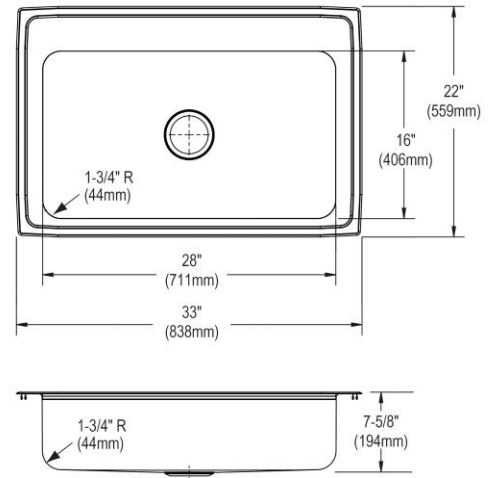

AMERICAN PRIDE. A LIFETIME TRADITION.
Like your family, the Elkay family has values and traditions that endure. For almost a century, Elkay has been a family-owned and operated company, providing thousands of jobs that support our families and communities.

Product Compliance: ASME A112.19.3/CSA B45.4
Buy American Act

Sinks are listed by IAPMO® as meeting the applicable requirements of the Uniform Plumbing Code®, International Plumbing Code®, and National Plumbing Code of Canada.

[Clean and Care Manual (PDF)](#)
[Installation Instructions (PDF)](#)
[Warranty (PDF)](#)

Similar models are available with: extra deep bowls