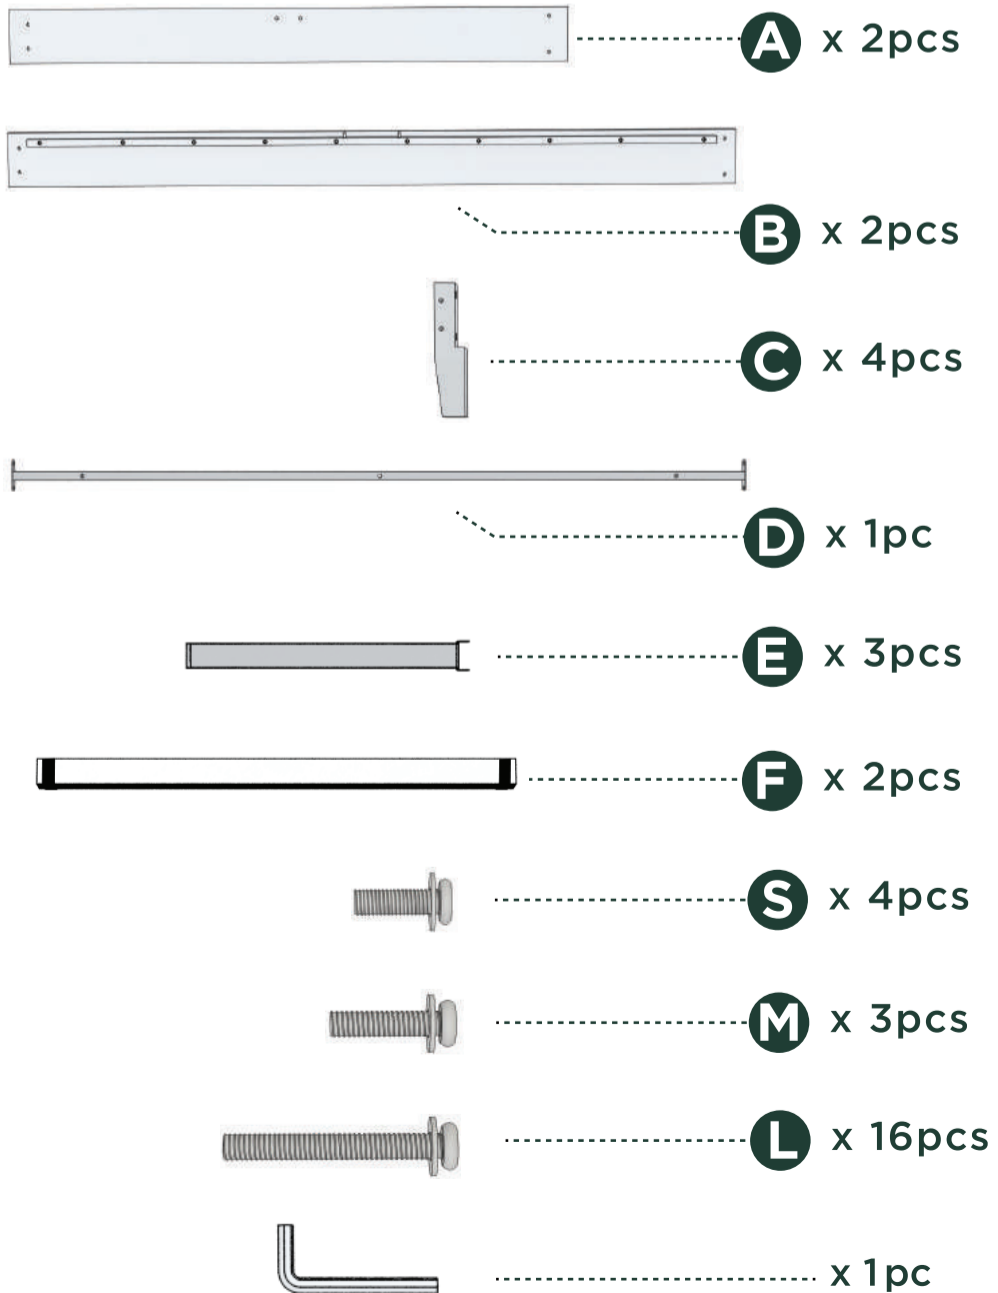

Numbering System
Easy assembly by following 1,2,3...

Solid Wood Platform Bed

Components

Easy as 1 2 3

Assembly Instruction

Numbers must Match for Secure Assembly

1 2

Solid Wood Platform Bed

1

2

3

4

5

6

7 x2

8

Please peel off the upper strip
Non-Slip tape keeps your
mattress in place

9