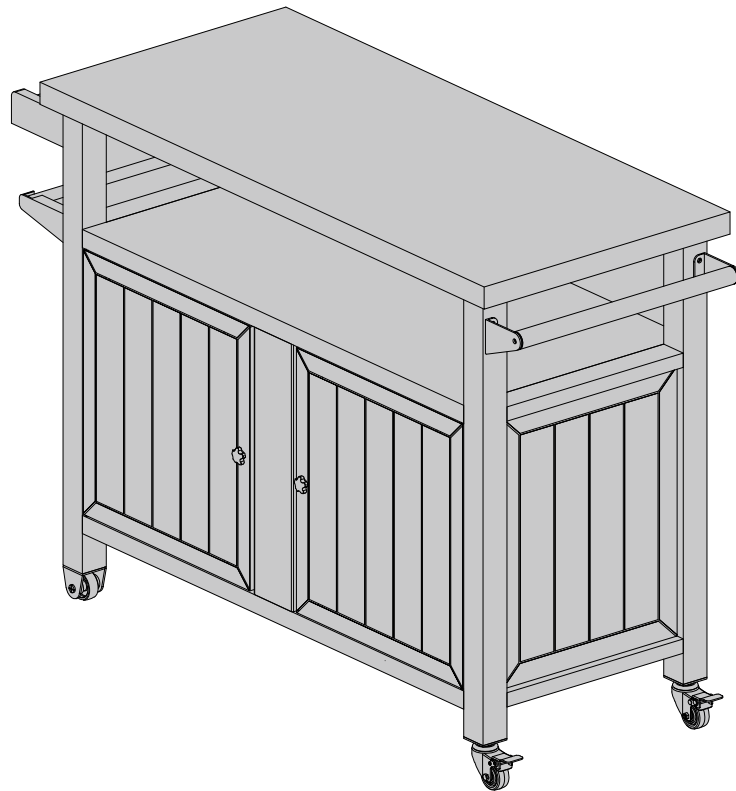

ASSEMBLY MANUAL

MODEL#: LNCF0539A

68 Kg
150 Lb

5 Kg
12 Lb

45 Kg
100 Lb

www.domioutdoorliving.com

Missing part? Damaged?

Contact us via email at