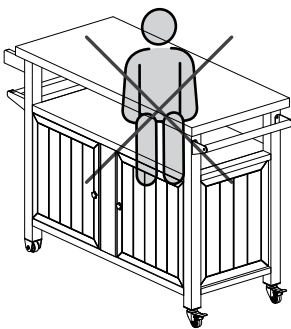

ASSEMBLY MANUAL

MODEL#: LNCF0539A

68 Kg
150 Lb

5 Kg
12 Lb

45 Kg
100 Lb

www.domioutdoorliving.com

Missing part? Damaged?

Contact us via email at