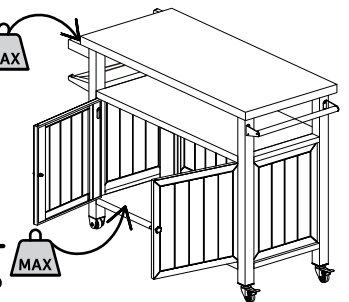

ASSEMBLY MANUAL

MODEL#: LNCF0539A

68 Kg
150 Lb

5 Kg
12 Lb

45 Kg
100 Lb

www.domioutdoorliving.com

Missing part? Damaged?

Contact us via email at