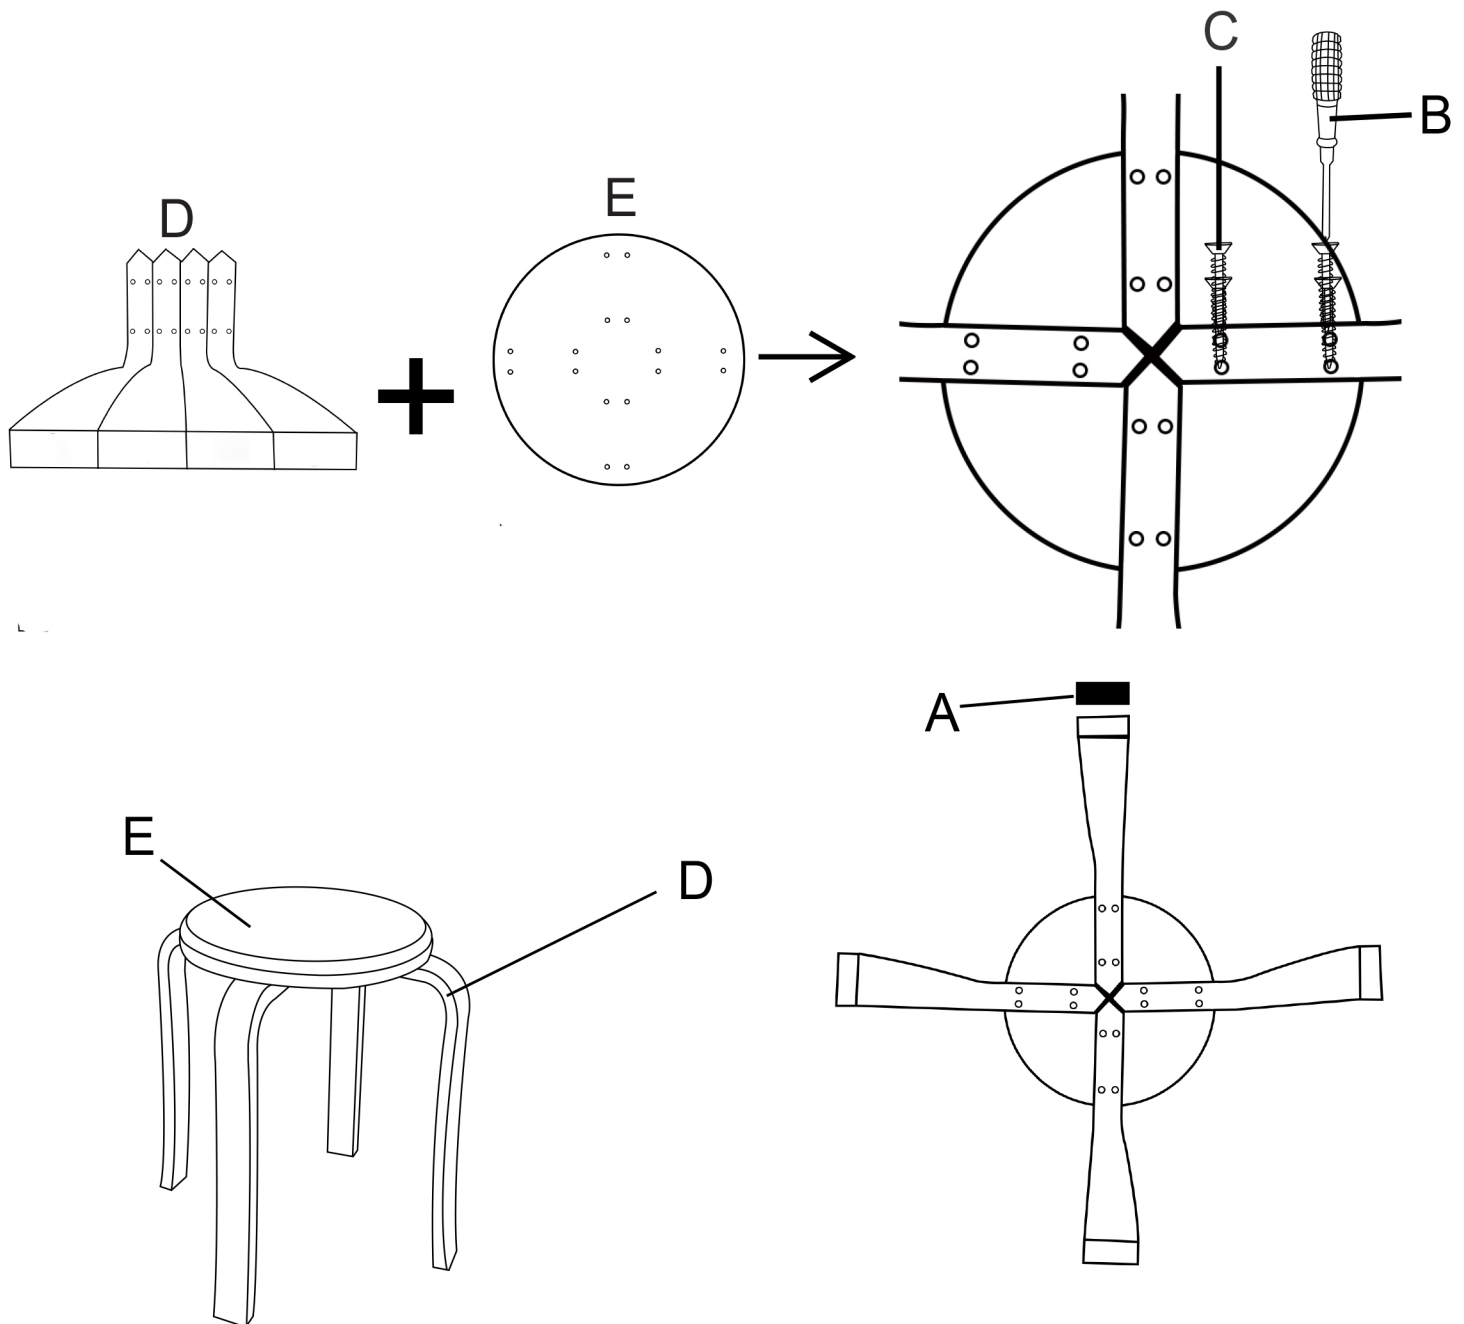

# Stools Instruction Manual

Install as shown below:

Ax4	Bx1	Cx16	DX4	EX1
				

Notice:  
This product is a wooden product, please do not place it in a humid environment to avoid mold.  
Maximum weight capacity 220 lbs.