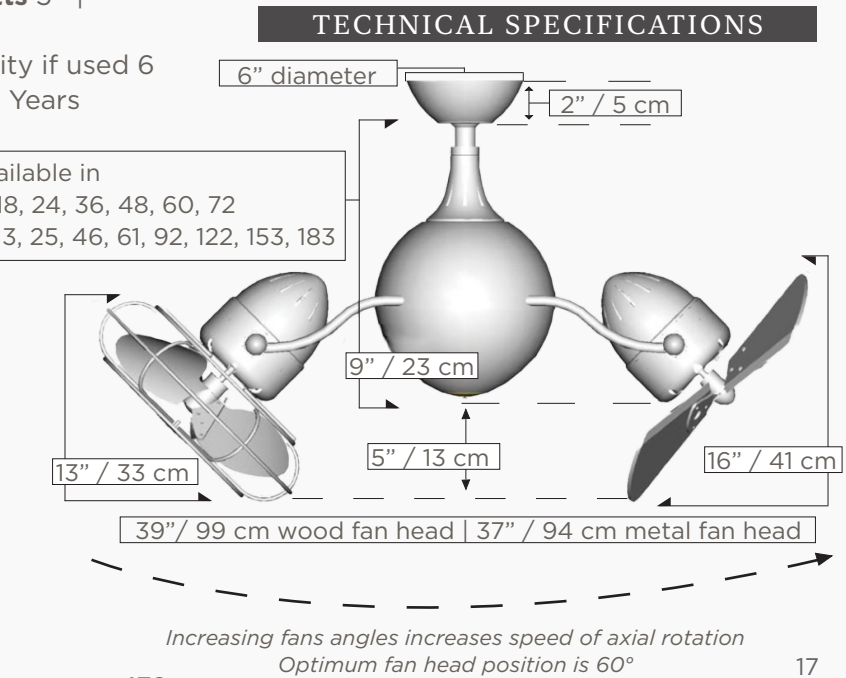

FAN FEATURES

Fan Weight 27 lbs
Voltage 110
Downrod Lengths
 inches: 5, 10, 18, 24, 36, 48, 60, 72
 centimeters: 13, 25, 46, 61, 92, 122, 153, 183
Field cuttable, Non-threaded
Downrod Diameter 1 inch
Overall Drop 16in / 41cm + downrod length

MOTOR FEATURES

Motor Type AC
Ambiance Soothing White Noise
Safety Certification UL/CUL
Warranty Limited Lifetime

STANDARD EQUIPMENT

Downrod 10in / 25cm
Slant Ceiling Canopy 29°

Handheld Remote
 - 3 Forward Speed
 - Light On/Off
 - Dimmable

*For more information see accessory page. 132

LIGHT KIT PHOTOMETRICS

Lamping (Replaceable) GU10 LED
Remote Dimmable No
Delivered Temperature in K 2969
Delivered Lumens 337.30
CRI 94 | **Watts** 5 |
Hours 36,000
 Light kit longevity if used 6 Hours/Day: 16.5 Years

Downrods available in
 inches: 5, 10, 18, 24, 36, 48, 60, 72
 centimeters: 13, 25, 46, 61, 92, 122, 153, 183

Increasing fans angles increases speed of axial rotation
 Optimum fan head position is 60°

SKU BUILDER