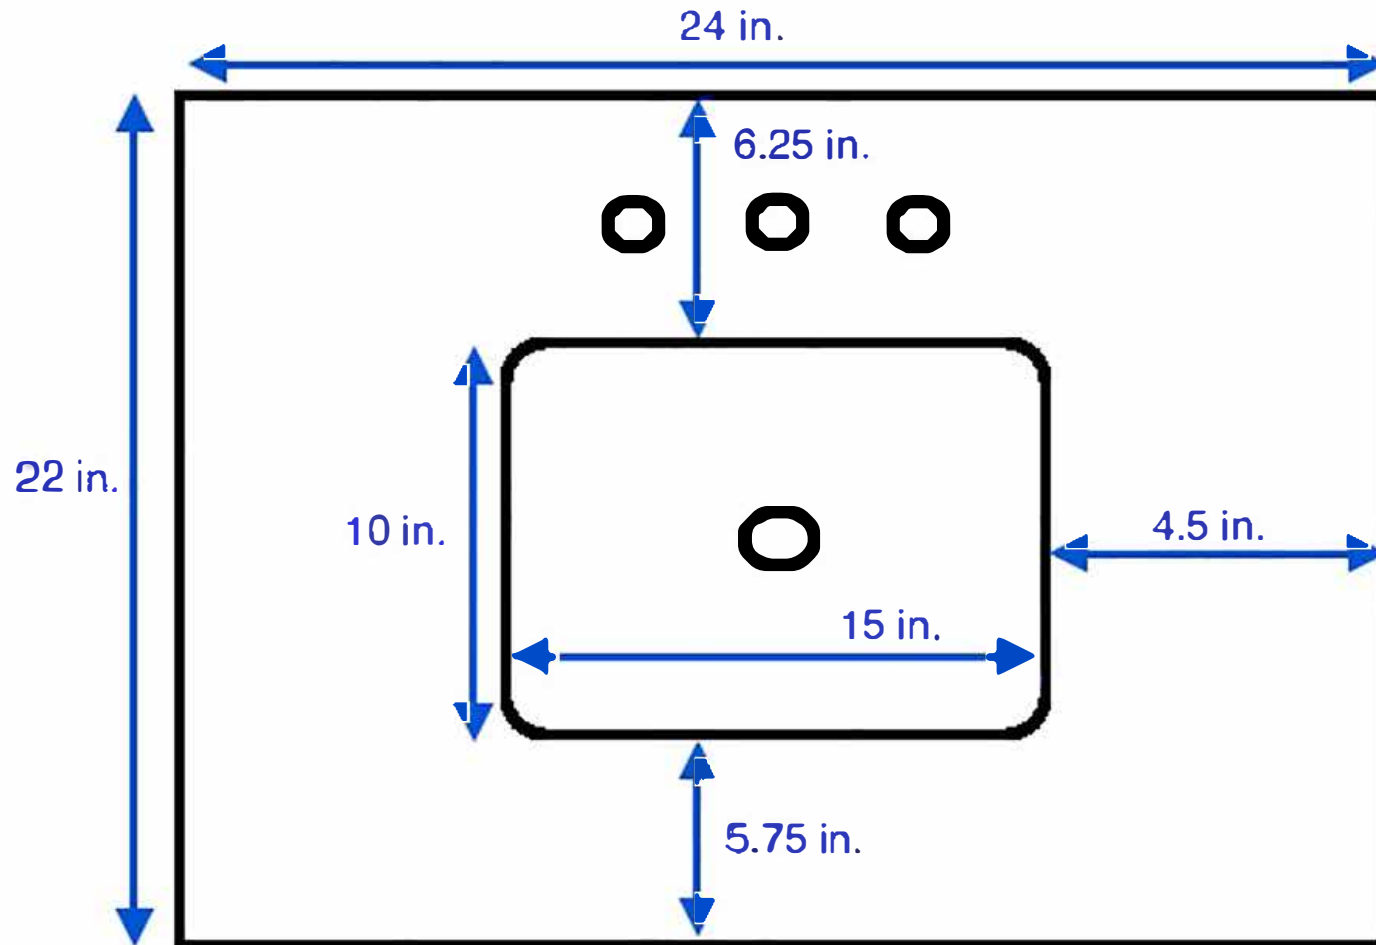

# 24-inch Vanity Top View

All measurements are approximate and rounded to the nearest quarter inch.  
Please allow for a slight margin of error.