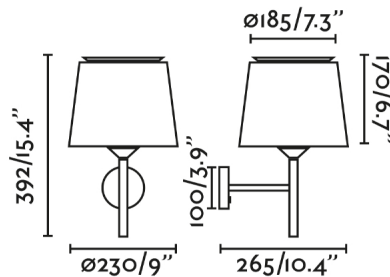

SAVOY is a black wall lamp with textile black shade of indoor lamps designed by Isaac Piñeiro. Their structure is characterized by the arch located on the upper part where the light is reflected, creating a pretty reflection.