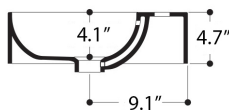

### Codes & Standards:

- ADA Compliant

\* WS Bath Collections reserves the right to revise dimensions or information on this sheet without notice

<b>Collection  </b> Normal	<b>Model  </b> Normal 60A - WS11701	<b>Dimensions Metric</b> <i>1 inch = 2.54 cm</i> <i>1 inch = 25.4 mm</i>	 1051 Lea Drive - Collegeville, PA 19426 Tel. 215 513 9400 - Fax 610 831 0215 <a href="http://www.ws bathcollections.com">www.ws bathcollections.com</a> - <a href="mailto:info@ws bathcollections.com">info@ws bathcollections.com</a>
-------------------------------	--	--	---

Dimensions Metric  
1 inch = 2.54 cm  
1 inch = 25.4 mm

**WS**<sup>®</sup>  
BATH  
COLLECTIONS

1051 Lea Drive - Collegeville, PA 19426  
Tel. 215 513 9400 - Fax 610 831 0215  
[www.ws bathcollections.com](http://www.ws bathcollections.com) - [info@ws bathcollections.com](mailto:info@ws bathcollections.com)