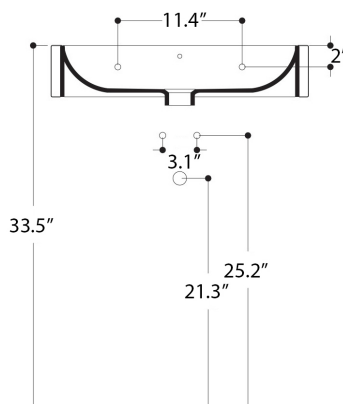

### Codes & Standards:

- ADA Compliant

\* WS Bath Collections reserves the right to revise dimensions or information on this sheet without notice

<b>Collection  </b> Normal	<b>Model  </b> Normal 60A - WS11701	<b>Dimensions Metric</b> <i>1 inch = 2.54 cm</i> <i>1 inch = 25.4 mm</i>	 1051 Lea Drive - Collegeville, PA 19426 Tel. 215 513 9400 - Fax 610 831 0215 <a href="http://www.ws bathcollections.com">www.ws bathcollections.com</a> - <a href="mailto:info@ws bathcollections.com">info@ws bathcollections.com</a>
-------------------------------	--	--	---

N.B.: Indicated size could have a variation of about 0,8 % due to the use of the moulds or the small variations of the raw materials' technical characteristics used in the mixture.

Collection  
Normal

Model |  
Normal 60A - WS11701

Dimensions Metric  
1 inch = 2.54 cm  
1 inch = 25.4 mm

**WS**<sup>®</sup>  
BATH  
COLLECTIONS

1051 Lea Drive - Collegeville, PA 19426  
Tel. 215 513 9400 - Fax 610 831 0215  
[www.ws bathcollections.com](http://www.ws bathcollections.com) - [info@ws bathcollections.com](mailto:info@ws bathcollections.com)

### Vessel/ countertop installation

Bolts

Silicone (optional)

Collection  
Normal

Model |  
Normal 60A - WS11701

Dimensions Metric  
*1 inch = 2.54 cm*  
*1 inch = 25.4 mm*

1051 Lea Drive - Collegeville, PA 19426  
Tel. 215 513 9400 - Fax 610 831 0215  
[www.ws bathcollections.com](http://www.ws bathcollections.com) - [info@ws bathcollections.com](mailto:info@ws bathcollections.com)