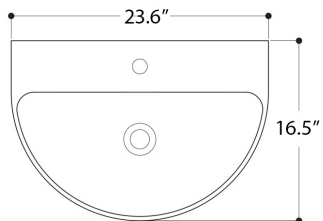

### Codes & Standards:

- ADA Compliant

\* WS Bath Collections reserves the right to revise dimensions or information on this sheet without notice

<b>Collection  </b> Normal	<b>Model  </b> Normal 60A - WS11701	<b>Dimensions Metric</b> <i>1 inch = 2.54 cm</i> <i>1 inch = 25.4 mm</i>	 1051 Lea Drive - Collegeville, PA 19426 Tel. 215 513 9400 - Fax 610 831 0215 <a href="http://www.ws bathcollections.com">www.ws bathcollections.com</a> - <a href="mailto:info@ws bathcollections.com">info@ws bathcollections.com</a>
-------------------------------	--	--	---

N.B.: Indicated size could have a variation of about 0,8 % due to the use of the moulds or the small variations of the raw materials' technical characteristics used in the mixture.

Collection  
Normal

Model |  
Normal 60A - WS11701

Dimensions Metric  
1 inch = 2.54 cm  
1 inch = 25.4 mm

**WS**<sup>®</sup>  
BATH  
COLLECTIONS

1051 Lea Drive - Collegeville, PA 19426  
Tel. 215 513 9400 - Fax 610 831 0215  
[www.ws bathcollections.com](http://www.ws bathcollections.com) - [info@ws bathcollections.com](mailto:info@ws bathcollections.com)

### Vessel/ countertop installation

Bolts

Silicone (optional)

Collection  
Normal

Model |  
Normal 60A - WS11701

Dimensions Metric  
*1 inch = 2.54 cm*  
*1 inch = 25.4 mm*

1051 Lea Drive - Collegeville, PA 19426  
Tel. 215 513 9400 - Fax 610 831 0215  
[www.ws bathcollections.com](http://www.ws bathcollections.com) - [info@ws bathcollections.com](mailto:info@ws bathcollections.com)