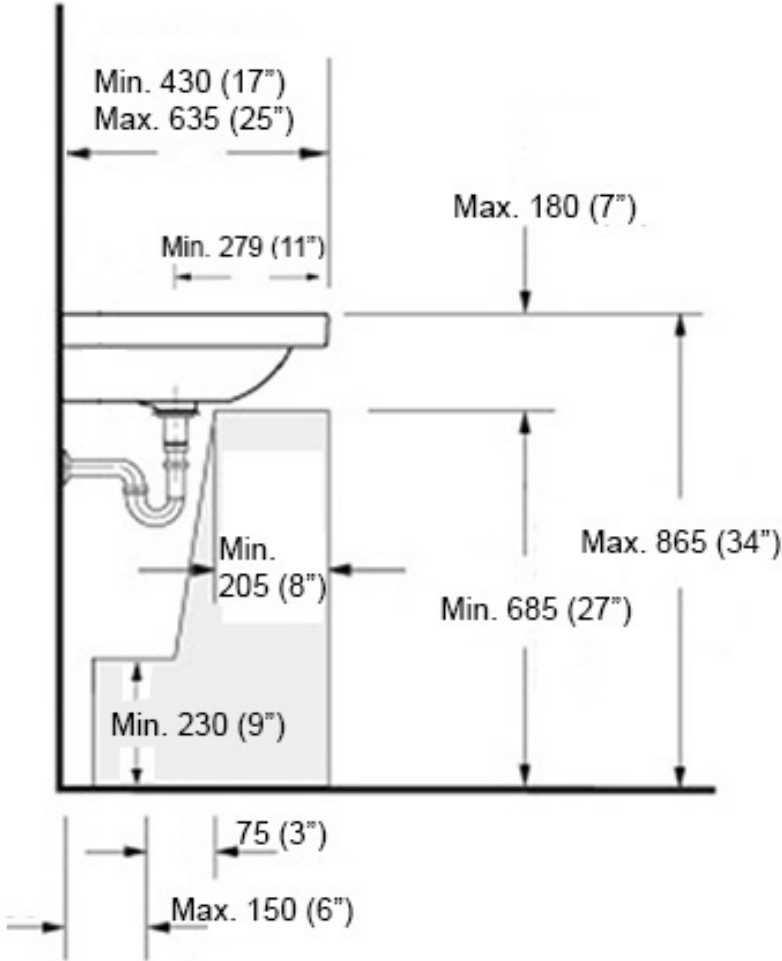

## MOUNTING HARDWARE

### Wall-mount installation

### Vessel/ countertop installation

Bolts

Silicone (optional)

Collection  
Normal

Model |  
Normal 60A - WS11701

Dimensions Metric  
*1 inch = 2.54 cm*  
*1 inch = 25.4 mm*

1051 Lea Drive - Collegeville, PA 19426  
Tel. 215 513 9400 - Fax 610 831 0215  
[www.ws bathcollections.com](http://www.ws bathcollections.com) - [info@ws bathcollections.com](mailto:info@ws bathcollections.com)

**Recommended ADA Installation**

Note: ADA Compliant when installed in accordance with ADA guidelines

<p><b>Collection</b> Normal</p>	<p><b>Model</b>   Normal 60A - WS11701</p>	<p>Dimensions Metric 1 inch = 2.54 cm 1 inch = 25.4 mm</p>	 <p>1051 Lea Drive - Collegeville, PA 19426 Tel. 215 513 9400 - Fax 610 831 0215 <a href="http://www.ws bathcollections.com">www.ws bathcollections.com</a> - <a href="mailto:info@ws bathcollections.com">info@ws bathcollections.com</a></p>
-------------------------------------	--	--	---