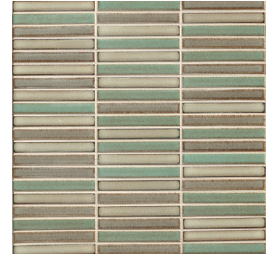

## Stacked Mosaic Blends

Desert Blend

DECSHIDES124MO  
1/2" x 4" Stacked Mosaic Blend  
on a 11 3/4" x 11 3/4" sheet

Canyon Blend

DECSHICAN124MO  
1/2" x 4" Stacked Mosaic Blend  
on a 11 3/4" x 11 3/4" sheet

Heritage Blend

DECSHIHER124MO  
1/2" x 4" Stacked Mosaic Blend  
on a 11 3/4" x 11 3/4" sheet

Woodland Blend

DECSHIWOO124MO  
1/2" x 4" Stacked Mosaic Blend  
on a 11 3/4" x 11 3/4" sheet

## Shade Variation