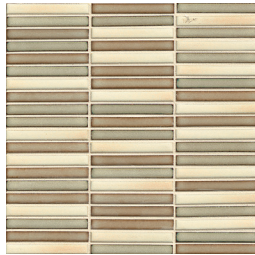

## Stacked Porcelain Mosaic

Sand

DECSHISAN124MO  
1/2" x 4" Stacked Mosaic  
on a 11 3/4" x 11 3/4" sheet

Ravine

DECSHIRAV124MO  
1/2" x 4" Stacked Mosaic  
on a 11 3/4" x 11 3/4" sheet

Moss

DECSHIMOS124MO  
1/2" x 4" Stacked Mosaic  
on a 11 3/4" x 11 3/4" sheet

River

DECSHIRIV124MO  
1/2" x 4" Stacked Mosaic  
on a 11 3/4" x 11 3/4" sheet

## Stacked Mosaic Blends

Desert Blend

DECSHIDES124MO  
1/2" x 4" Stacked Mosaic Blend  
on a 11 3/4" x 11 3/4" sheet

Canyon Blend

DECSHICAN124MO  
1/2" x 4" Stacked Mosaic Blend  
on a 11 3/4" x 11 3/4" sheet

Heritage Blend

DECSHIHER124MO  
1/2" x 4" Stacked Mosaic Blend  
on a 11 3/4" x 11 3/4" sheet

Woodland Blend

DECSHIWOO124MO  
1/2" x 4" Stacked Mosaic Blend  
on a 11 3/4" x 11 3/4" sheet