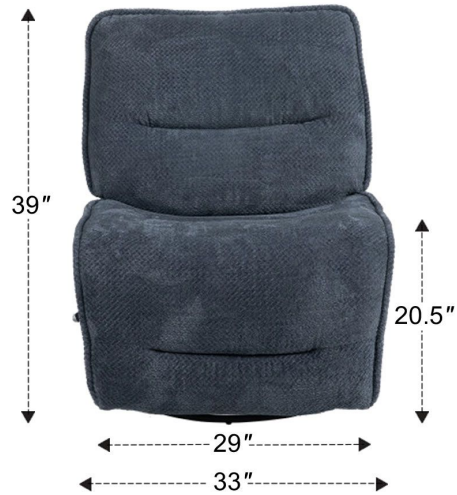

MLEO#810GS Armless Recliner

Overall Dimensions	33" x 42.5" x 39"
Overall Width	33"
Overall Depth	42.5"
Overall Height	39"
Overall Weight	92.4 lbs.
Fully Reclined	66"
Distance from Wall	10"
Back of Seat to end of Chaise	41"

Seat Width	29"
Seat Depth	23.5"
Seat Height	20.5"
Back Width	28"
Back Height	24"
Leg Height <small>(Distance from Foot Rest to Floor in Full Recline)</small>	22"
Head Height <small>(Distance from Headrest to Floor in Full Recline)</small>	30.5"