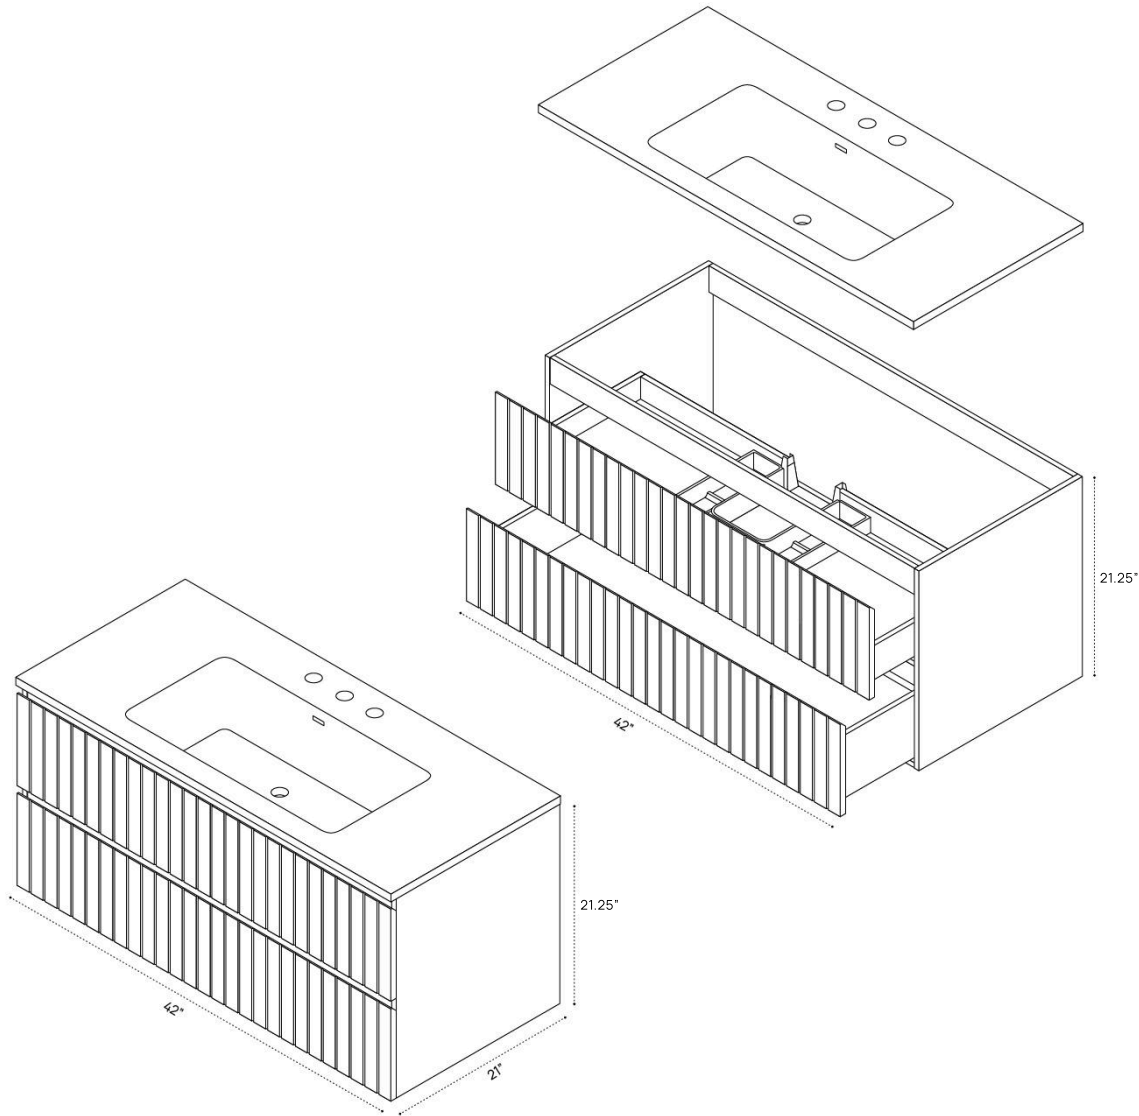

PRIMA VANITY DIMENSION GUIDE | 24 INCH

3D VIEW

FRONT VIEW

SIDE VIEW

PRIMA VANITY DIMENSION GUIDE | 24 INCH | NO TOP

3D VIEW

FRONT VIEW

SIDE VIEW

PRIMA VANITY DIMENSION GUIDE | 30 INCH

3D VIEW

FRONT VIEW

SIDE VIEW

PRIMA VANITY DIMENSION GUIDE | 30 INCH | NO TOP

3D VIEW

FRONT VIEW

SIDE VIEW

PRIMA VANITY DIMENSION GUIDE | 36 INCH

3D VIEW

FRONT VIEW

SIDE VIEW

PRIMA VANITY DIMENSION GUIDE | 36 INCH | NO TOP

3D VIEW

FRONT VIEW

SIDE VIEW

PRIMA VANITY DIMENSION GUIDE | 42 INCH

3D VIEW

FRONT VIEW

SIDE VIEW

PRIMA VANITY DIMENSION GUIDE | 42 INCH | NO TOP

3D VIEW

FRONT VIEW

SIDE VIEW