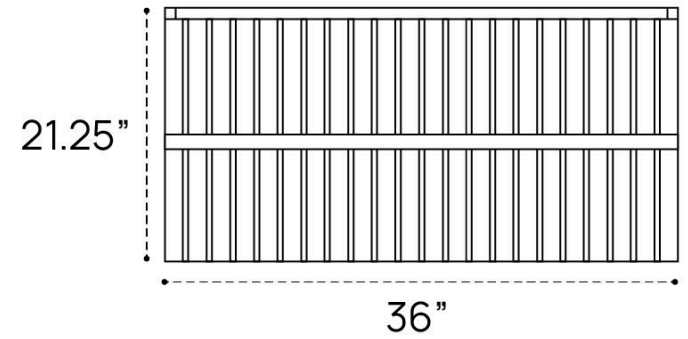

PRIMA VANITY DIMENSION GUIDE | 24 INCH

3D VIEW

FRONT VIEW

SIDE VIEW

PRIMA VANITY DIMENSION GUIDE | 24 INCH | NO TOP

3D VIEW

FRONT VIEW

SIDE VIEW

PRIMA VANITY DIMENSION GUIDE | 30 INCH

3D VIEW

FRONT VIEW

SIDE VIEW

PRIMA VANITY DIMENSION GUIDE | 30 INCH | NO TOP

3D VIEW

FRONT VIEW

SIDE VIEW

PRIMA VANITY DIMENSION GUIDE | 36 INCH

3D VIEW

FRONT VIEW

SIDE VIEW

PRIMA VANITY DIMENSION GUIDE | 36 INCH | NO TOP

3D VIEW

FRONT VIEW

SIDE VIEW

PRIMA VANITY DIMENSION GUIDE | 42 INCH

3D VIEW

FRONT VIEW

SIDE VIEW

PRIMA VANITY DIMENSION GUIDE | 42 INCH | NO TOP

3D VIEW

FRONT VIEW

SIDE VIEW