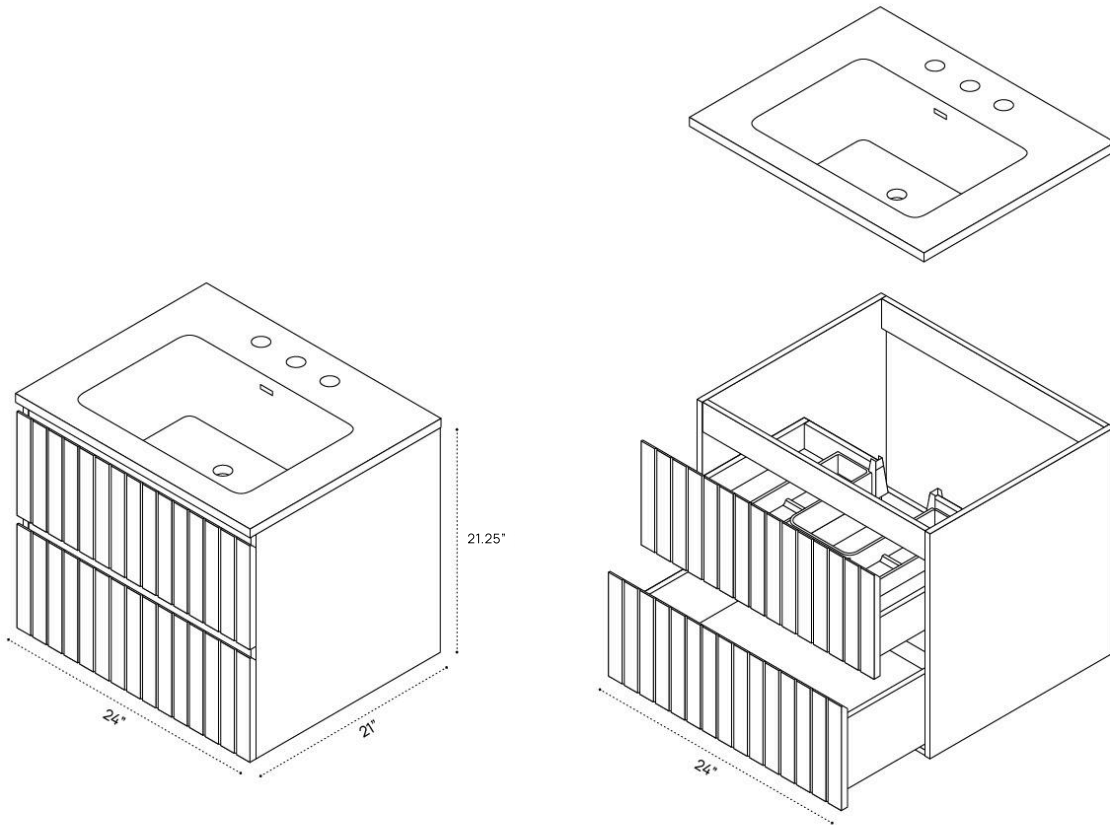

PRIMA VANITY DIMENSION GUIDE | 24 INCH

3D VIEW

FRONT VIEW

SIDE VIEW

PRIMA VANITY DIMENSION GUIDE | 24 INCH | NO TOP

3D VIEW

FRONT VIEW

SIDE VIEW

PRIMA VANITY DIMENSION GUIDE | 30 INCH

3D VIEW

FRONT VIEW

SIDE VIEW

PRIMA VANITY DIMENSION GUIDE | 30 INCH | NO TOP

3D VIEW

FRONT VIEW

SIDE VIEW

PRIMA VANITY DIMENSION GUIDE | 36 INCH

3D VIEW

FRONT VIEW

SIDE VIEW

PRIMA VANITY DIMENSION GUIDE | 36 INCH | NO TOP

3D VIEW

FRONT VIEW

SIDE VIEW

PRIMA VANITY DIMENSION GUIDE | 42 INCH

3D VIEW

FRONT VIEW

SIDE VIEW

PRIMA VANITY DIMENSION GUIDE | 42 INCH | NO TOP

3D VIEW

FRONT VIEW

SIDE VIEW