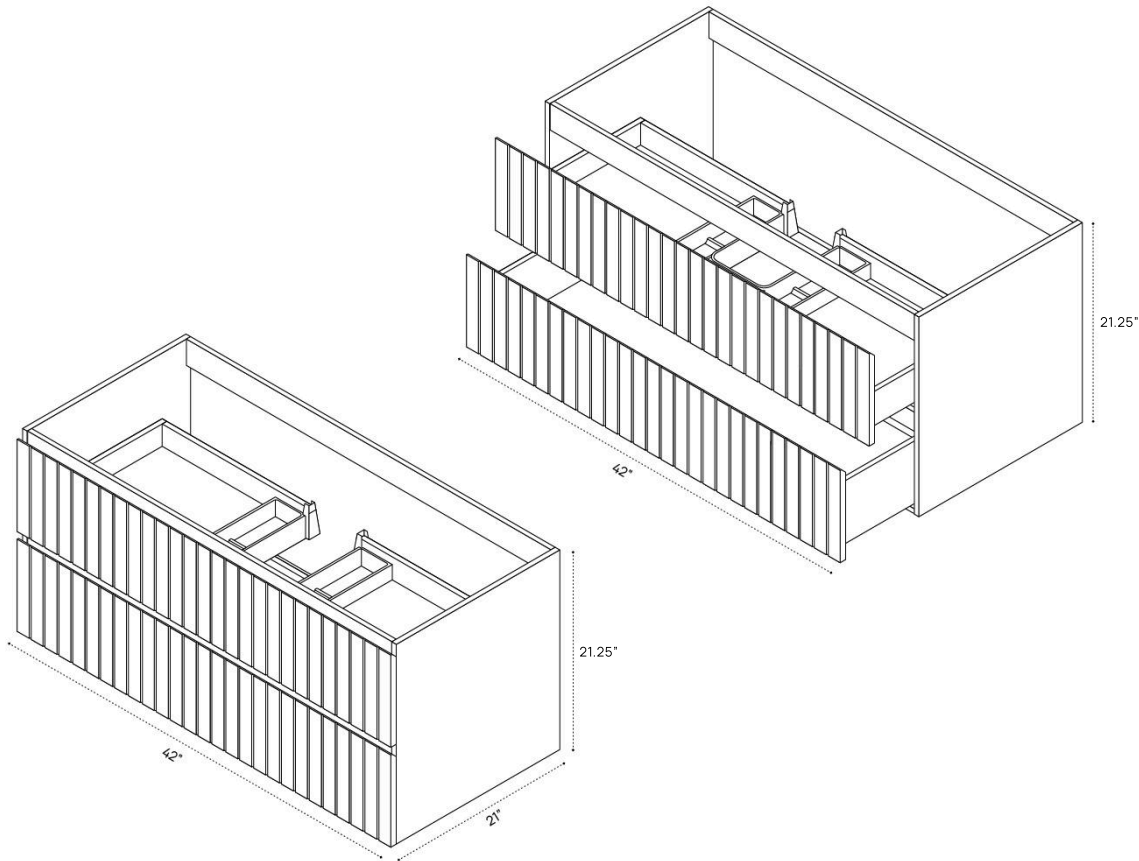

PRIMA VANITY DIMENSION GUIDE | 24 INCH

3D VIEW

FRONT VIEW

SIDE VIEW

PRIMA VANITY DIMENSION GUIDE | 24 INCH | NO TOP

3D VIEW

FRONT VIEW

SIDE VIEW

PRIMA VANITY DIMENSION GUIDE | 30 INCH

3D VIEW

FRONT VIEW

SIDE VIEW

PRIMA VANITY DIMENSION GUIDE | 30 INCH | NO TOP

3D VIEW

FRONT VIEW

SIDE VIEW

PRIMA VANITY DIMENSION GUIDE | 36 INCH

3D VIEW

FRONT VIEW

SIDE VIEW

PRIMA VANITY DIMENSION GUIDE | 36 INCH | NO TOP

3D VIEW

FRONT VIEW

SIDE VIEW

PRIMA VANITY DIMENSION GUIDE | 42 INCH

3D VIEW

FRONT VIEW

SIDE VIEW

PRIMA VANITY DIMENSION GUIDE | 42 INCH | NO TOP

3D VIEW

FRONT VIEW

SIDE VIEW