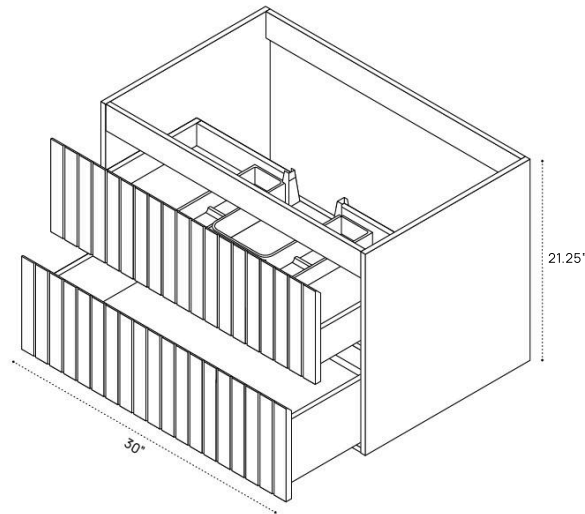

PRIMA VANITY DIMENSION GUIDE | 24 INCH

3D VIEW

FRONT VIEW

SIDE VIEW

PRIMA VANITY DIMENSION GUIDE | 24 INCH | NO TOP

3D VIEW

FRONT VIEW

SIDE VIEW

PRIMA VANITY DIMENSION GUIDE | 30 INCH

3D VIEW

FRONT VIEW

SIDE VIEW

PRIMA VANITY DIMENSION GUIDE | 30 INCH | NO TOP

3D VIEW

FRONT VIEW

SIDE VIEW

PRIMA VANITY DIMENSION GUIDE | 36 INCH

3D VIEW

FRONT VIEW

SIDE VIEW

PRIMA VANITY DIMENSION GUIDE | 36 INCH | NO TOP

3D VIEW

FRONT VIEW

SIDE VIEW

PRIMA VANITY DIMENSION GUIDE | 42 INCH

3D VIEW

FRONT VIEW

SIDE VIEW

PRIMA VANITY DIMENSION GUIDE | 42 INCH | NO TOP

3D VIEW

FRONT VIEW

SIDE VIEW