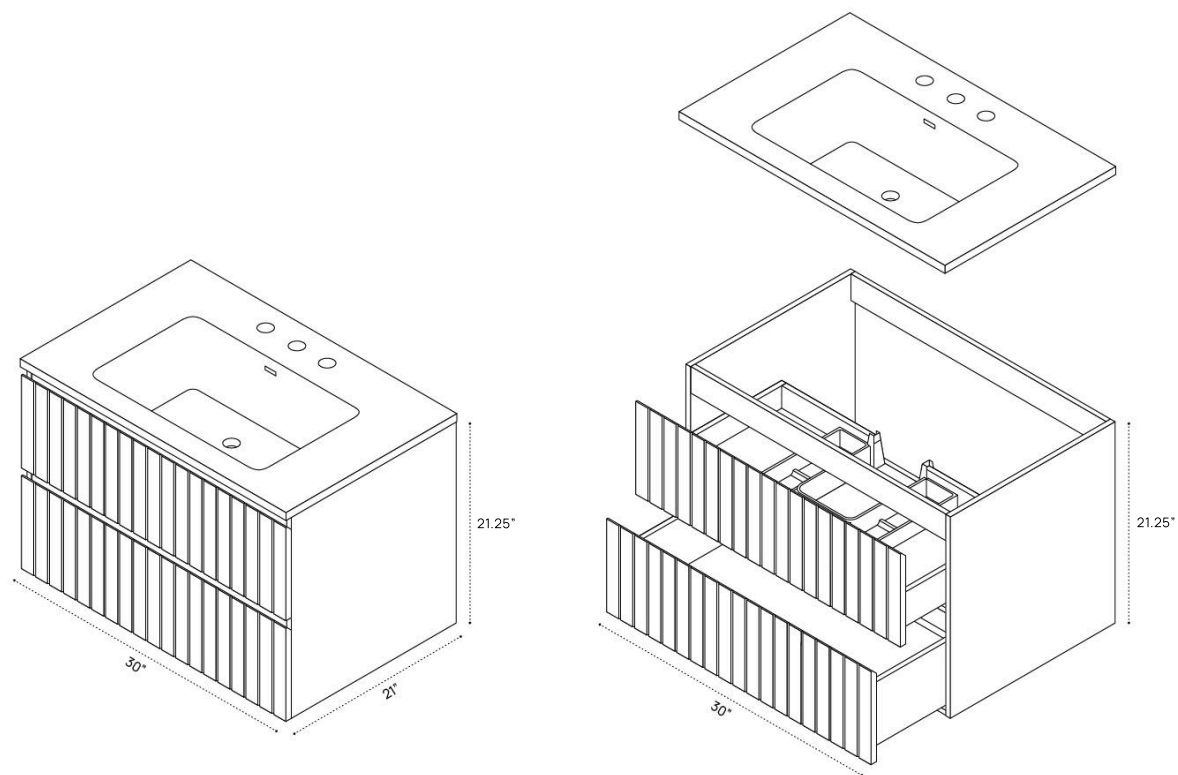

PRIMA VANITY DIMENSION GUIDE | 24 INCH

3D VIEW

FRONT VIEW

SIDE VIEW

PRIMA VANITY DIMENSION GUIDE | 24 INCH | NO TOP

3D VIEW

FRONT VIEW

SIDE VIEW

PRIMA VANITY DIMENSION GUIDE | 30 INCH

3D VIEW

FRONT VIEW

SIDE VIEW

PRIMA VANITY DIMENSION GUIDE | 30 INCH | NO TOP

3D VIEW

FRONT VIEW

SIDE VIEW

PRIMA VANITY DIMENSION GUIDE | 36 INCH

3D VIEW

FRONT VIEW

SIDE VIEW

PRIMA VANITY DIMENSION GUIDE | 36 INCH | NO TOP

3D VIEW

FRONT VIEW

SIDE VIEW

PRIMA VANITY DIMENSION GUIDE | 42 INCH

3D VIEW

FRONT VIEW

SIDE VIEW

PRIMA VANITY DIMENSION GUIDE | 42 INCH | NO TOP

3D VIEW

FRONT VIEW

SIDE VIEW