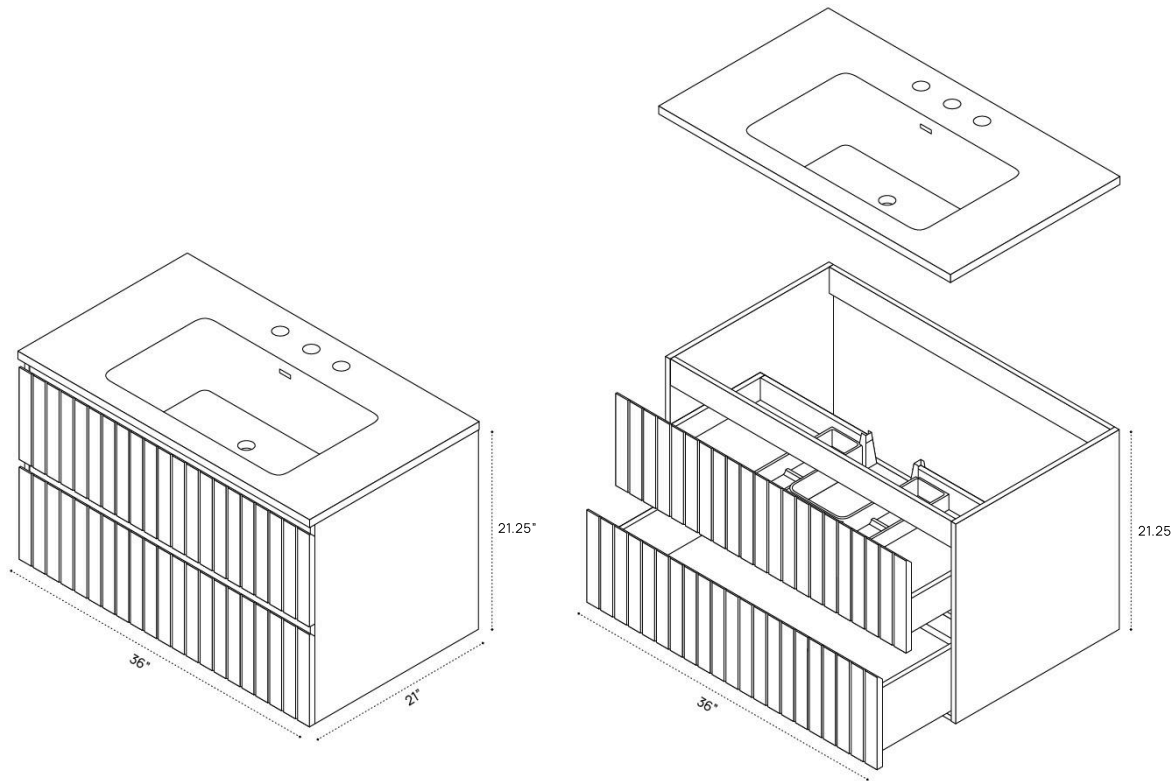

PRIMA VANITY DIMENSION GUIDE | 24 INCH

3D VIEW

FRONT VIEW

SIDE VIEW

PRIMA VANITY DIMENSION GUIDE | 24 INCH | NO TOP

3D VIEW

FRONT VIEW

SIDE VIEW

PRIMA VANITY DIMENSION GUIDE | 30 INCH

3D VIEW

FRONT VIEW

SIDE VIEW

PRIMA VANITY DIMENSION GUIDE | 30 INCH | NO TOP

3D VIEW

FRONT VIEW

SIDE VIEW

PRIMA VANITY DIMENSION GUIDE | 36 INCH

3D VIEW

FRONT VIEW

SIDE VIEW

PRIMA VANITY DIMENSION GUIDE | 36 INCH | NO TOP

3D VIEW

FRONT VIEW

SIDE VIEW

PRIMA VANITY DIMENSION GUIDE | 42 INCH

3D VIEW

FRONT VIEW

SIDE VIEW

PRIMA VANITY DIMENSION GUIDE | 42 INCH | NO TOP

3D VIEW

FRONT VIEW

SIDE VIEW