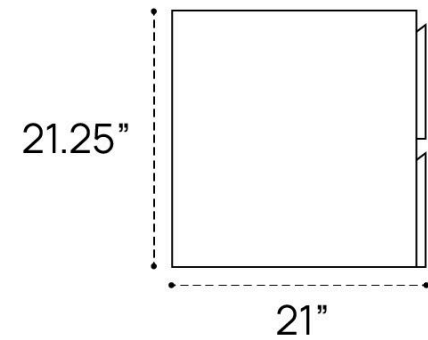

PRIMA VANITY DIMENSION GUIDE | 24 INCH

3D VIEW

FRONT VIEW

SIDE VIEW

PRIMA VANITY DIMENSION GUIDE | 24 INCH | NO TOP

3D VIEW

FRONT VIEW

SIDE VIEW

PRIMA VANITY DIMENSION GUIDE | 30 INCH

3D VIEW

FRONT VIEW

SIDE VIEW

PRIMA VANITY DIMENSION GUIDE | 30 INCH | NO TOP

3D VIEW

FRONT VIEW

SIDE VIEW

PRIMA VANITY DIMENSION GUIDE | 36 INCH

3D VIEW

FRONT VIEW

SIDE VIEW

PRIMA VANITY DIMENSION GUIDE | 36 INCH | NO TOP

3D VIEW

FRONT VIEW

SIDE VIEW

PRIMA VANITY DIMENSION GUIDE | 42 INCH

3D VIEW

FRONT VIEW

SIDE VIEW

PRIMA VANITY DIMENSION GUIDE | 42 INCH | NO TOP

3D VIEW

FRONT VIEW

SIDE VIEW