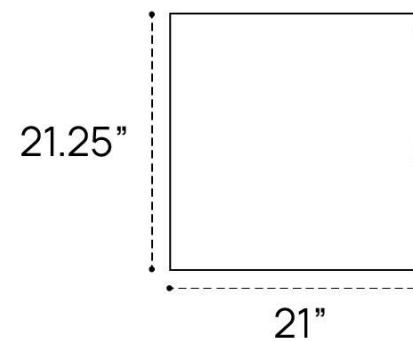

PRIMA VANITY DIMENSION GUIDE | 24 INCH

3D VIEW

FRONT VIEW

SIDE VIEW

PRIMA VANITY DIMENSION GUIDE | 24 INCH | NO TOP

3D VIEW

FRONT VIEW

SIDE VIEW

PRIMA VANITY DIMENSION GUIDE | 30 INCH

3D VIEW

FRONT VIEW

SIDE VIEW

PRIMA VANITY DIMENSION GUIDE | 30 INCH | NO TOP

3D VIEW

FRONT VIEW

SIDE VIEW

PRIMA VANITY DIMENSION GUIDE | 36 INCH

3D VIEW

FRONT VIEW

SIDE VIEW

PRIMA VANITY DIMENSION GUIDE | 36 INCH | NO TOP

3D VIEW

FRONT VIEW

SIDE VIEW

PRIMA VANITY DIMENSION GUIDE | 42 INCH

3D VIEW

FRONT VIEW

SIDE VIEW

PRIMA VANITY DIMENSION GUIDE | 42 INCH | NO TOP

3D VIEW

FRONT VIEW

SIDE VIEW