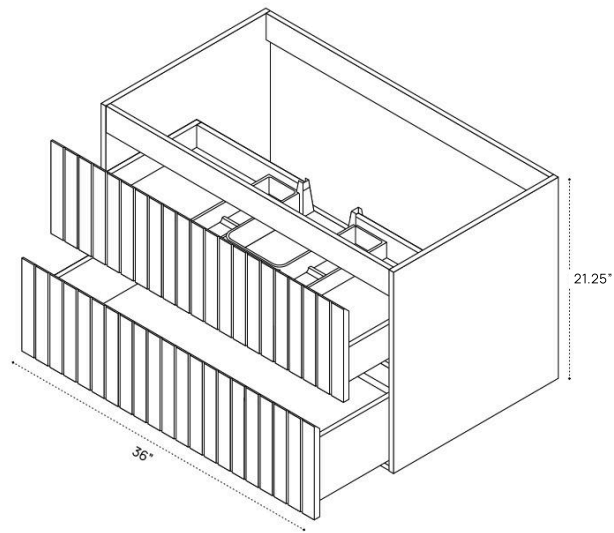

PRIMA VANITY DIMENSION GUIDE | 24 INCH

3D VIEW

FRONT VIEW

SIDE VIEW

PRIMA VANITY DIMENSION GUIDE | 24 INCH | NO TOP

3D VIEW

FRONT VIEW

SIDE VIEW

PRIMA VANITY DIMENSION GUIDE | 30 INCH

3D VIEW

FRONT VIEW

SIDE VIEW

PRIMA VANITY DIMENSION GUIDE | 30 INCH | NO TOP

3D VIEW

FRONT VIEW

SIDE VIEW

PRIMA VANITY DIMENSION GUIDE | 36 INCH

3D VIEW

FRONT VIEW

SIDE VIEW

PRIMA VANITY DIMENSION GUIDE | 36 INCH | NO TOP

3D VIEW

FRONT VIEW

SIDE VIEW

PRIMA VANITY DIMENSION GUIDE | 42 INCH

3D VIEW

FRONT VIEW

SIDE VIEW

PRIMA VANITY DIMENSION GUIDE | 42 INCH | NO TOP

3D VIEW

FRONT VIEW

SIDE VIEW