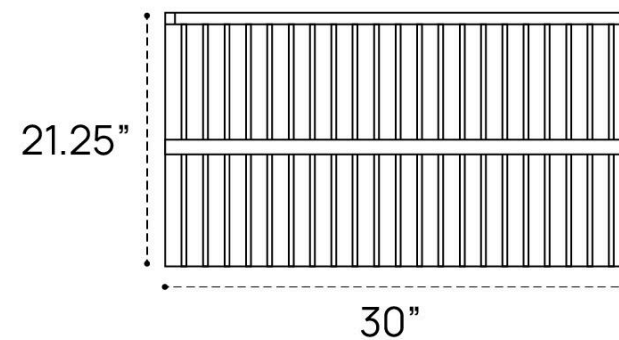

PRIMA VANITY DIMENSION GUIDE | 24 INCH

3D VIEW

FRONT VIEW

SIDE VIEW

PRIMA VANITY DIMENSION GUIDE | 24 INCH | NO TOP

3D VIEW

FRONT VIEW

SIDE VIEW

PRIMA VANITY DIMENSION GUIDE | 30 INCH

3D VIEW

FRONT VIEW

SIDE VIEW

PRIMA VANITY DIMENSION GUIDE | 30 INCH | NO TOP

3D VIEW

FRONT VIEW

SIDE VIEW

PRIMA VANITY DIMENSION GUIDE | 36 INCH

3D VIEW

FRONT VIEW

SIDE VIEW

PRIMA VANITY DIMENSION GUIDE | 36 INCH | NO TOP

3D VIEW

FRONT VIEW

SIDE VIEW

PRIMA VANITY DIMENSION GUIDE | 42 INCH

3D VIEW

FRONT VIEW

SIDE VIEW

PRIMA VANITY DIMENSION GUIDE | 42 INCH | NO TOP

3D VIEW

FRONT VIEW

SIDE VIEW