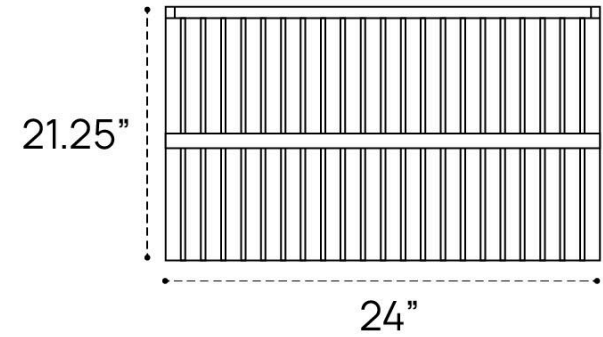

PRIMA VANITY DIMENSION GUIDE | 24 INCH

3D VIEW

FRONT VIEW

SIDE VIEW

PRIMA VANITY DIMENSION GUIDE | 24 INCH | NO TOP

3D VIEW

FRONT VIEW

SIDE VIEW

PRIMA VANITY DIMENSION GUIDE | 30 INCH

3D VIEW

FRONT VIEW

SIDE VIEW

PRIMA VANITY DIMENSION GUIDE | 30 INCH | NO TOP

3D VIEW

FRONT VIEW

SIDE VIEW

PRIMA VANITY DIMENSION GUIDE | 36 INCH

3D VIEW

FRONT VIEW

SIDE VIEW

PRIMA VANITY DIMENSION GUIDE | 36 INCH | NO TOP

3D VIEW

FRONT VIEW

SIDE VIEW

PRIMA VANITY DIMENSION GUIDE | 42 INCH

3D VIEW

FRONT VIEW

SIDE VIEW

PRIMA VANITY DIMENSION GUIDE | 42 INCH | NO TOP

3D VIEW

FRONT VIEW

SIDE VIEW