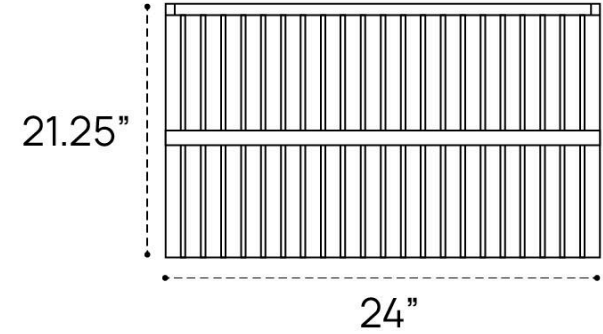

PRIMA VANITY DIMENSION GUIDE | 24 INCH

3D VIEW

FRONT VIEW

SIDE VIEW

PRIMA VANITY DIMENSION GUIDE | 24 INCH | NO TOP

3D VIEW

FRONT VIEW

SIDE VIEW

PRIMA VANITY DIMENSION GUIDE | 30 INCH

3D VIEW

FRONT VIEW

SIDE VIEW

PRIMA VANITY DIMENSION GUIDE | 30 INCH | NO TOP

3D VIEW

FRONT VIEW

SIDE VIEW

PRIMA VANITY DIMENSION GUIDE | 36 INCH

3D VIEW

FRONT VIEW

SIDE VIEW

PRIMA VANITY DIMENSION GUIDE | 36 INCH | NO TOP

3D VIEW

FRONT VIEW

SIDE VIEW

PRIMA VANITY DIMENSION GUIDE | 42 INCH

3D VIEW

FRONT VIEW

SIDE VIEW

PRIMA VANITY DIMENSION GUIDE | 42 INCH | NO TOP

3D VIEW

FRONT VIEW

SIDE VIEW