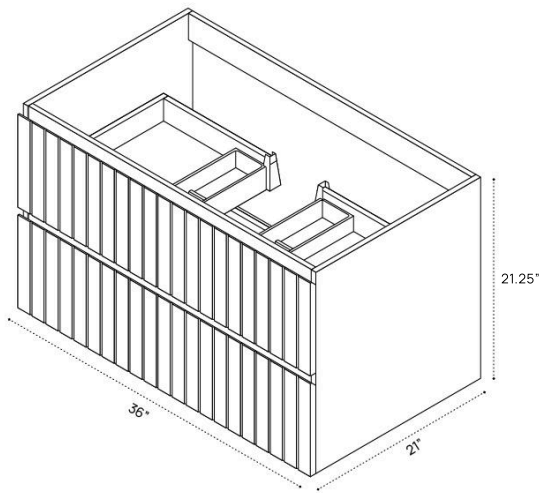

PRIMA VANITY DIMENSION GUIDE | 24 INCH

3D VIEW

FRONT VIEW

SIDE VIEW

PRIMA VANITY DIMENSION GUIDE | 24 INCH | NO TOP

3D VIEW

FRONT VIEW

SIDE VIEW

PRIMA VANITY DIMENSION GUIDE | 30 INCH

3D VIEW

FRONT VIEW

SIDE VIEW

PRIMA VANITY DIMENSION GUIDE | 30 INCH | NO TOP

3D VIEW

FRONT VIEW

SIDE VIEW

PRIMA VANITY DIMENSION GUIDE | 36 INCH

3D VIEW

FRONT VIEW

SIDE VIEW

PRIMA VANITY DIMENSION GUIDE | 36 INCH | NO TOP

3D VIEW

FRONT VIEW

SIDE VIEW

PRIMA VANITY DIMENSION GUIDE | 42 INCH

3D VIEW

FRONT VIEW

SIDE VIEW

PRIMA VANITY DIMENSION GUIDE | 42 INCH | NO TOP

3D VIEW

FRONT VIEW

SIDE VIEW