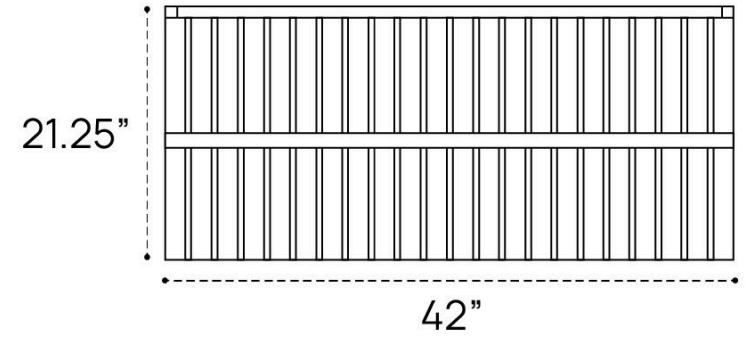

PRIMA VANITY DIMENSION GUIDE | 24 INCH

3D VIEW

FRONT VIEW

SIDE VIEW

PRIMA VANITY DIMENSION GUIDE | 24 INCH | NO TOP

3D VIEW

FRONT VIEW

SIDE VIEW

PRIMA VANITY DIMENSION GUIDE | 30 INCH

3D VIEW

FRONT VIEW

SIDE VIEW

PRIMA VANITY DIMENSION GUIDE | 30 INCH | NO TOP

3D VIEW

FRONT VIEW

SIDE VIEW

PRIMA VANITY DIMENSION GUIDE | 36 INCH

3D VIEW

FRONT VIEW

SIDE VIEW

PRIMA VANITY DIMENSION GUIDE | 36 INCH | NO TOP

3D VIEW

FRONT VIEW

SIDE VIEW

PRIMA VANITY DIMENSION GUIDE | 42 INCH

3D VIEW

FRONT VIEW

SIDE VIEW

PRIMA VANITY DIMENSION GUIDE | 42 INCH | NO TOP

3D VIEW

FRONT VIEW

SIDE VIEW