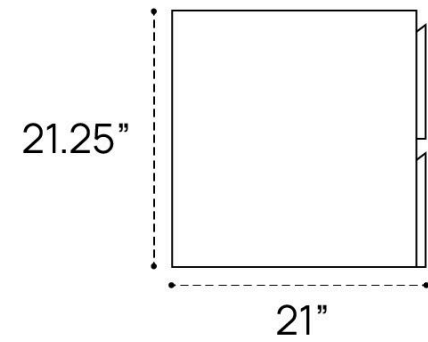

PRIMA VANITY DIMENSION GUIDE | 24 INCH

3D VIEW

FRONT VIEW

SIDE VIEW

PRIMA VANITY DIMENSION GUIDE | 24 INCH | NO TOP

3D VIEW

FRONT VIEW

SIDE VIEW

PRIMA VANITY DIMENSION GUIDE | 30 INCH

3D VIEW

FRONT VIEW

SIDE VIEW

PRIMA VANITY DIMENSION GUIDE | 30 INCH | NO TOP

3D VIEW

FRONT VIEW

SIDE VIEW

PRIMA VANITY DIMENSION GUIDE | 36 INCH

3D VIEW

FRONT VIEW

SIDE VIEW

PRIMA VANITY DIMENSION GUIDE | 36 INCH | NO TOP

3D VIEW

FRONT VIEW

SIDE VIEW

PRIMA VANITY DIMENSION GUIDE | 42 INCH

3D VIEW

FRONT VIEW

SIDE VIEW

PRIMA VANITY DIMENSION GUIDE | 42 INCH | NO TOP

3D VIEW

FRONT VIEW

SIDE VIEW