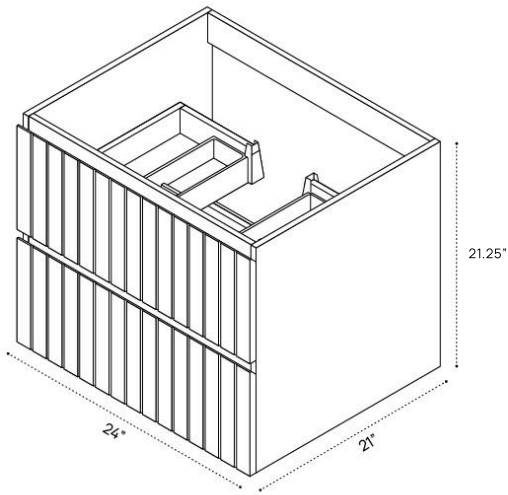

PRIMA VANITY DIMENSION GUIDE | 24 INCH

3D VIEW

FRONT VIEW

SIDE VIEW

PRIMA VANITY DIMENSION GUIDE | 24 INCH | NO TOP

3D VIEW

FRONT VIEW

SIDE VIEW

PRIMA VANITY DIMENSION GUIDE | 30 INCH

3D VIEW

FRONT VIEW

SIDE VIEW

PRIMA VANITY DIMENSION GUIDE | 30 INCH | NO TOP

3D VIEW

FRONT VIEW

SIDE VIEW

PRIMA VANITY DIMENSION GUIDE | 36 INCH

3D VIEW

FRONT VIEW

SIDE VIEW

PRIMA VANITY DIMENSION GUIDE | 36 INCH | NO TOP

3D VIEW

FRONT VIEW

SIDE VIEW

PRIMA VANITY DIMENSION GUIDE | 42 INCH

3D VIEW

FRONT VIEW

SIDE VIEW

PRIMA VANITY DIMENSION GUIDE | 42 INCH | NO TOP

3D VIEW

FRONT VIEW

SIDE VIEW